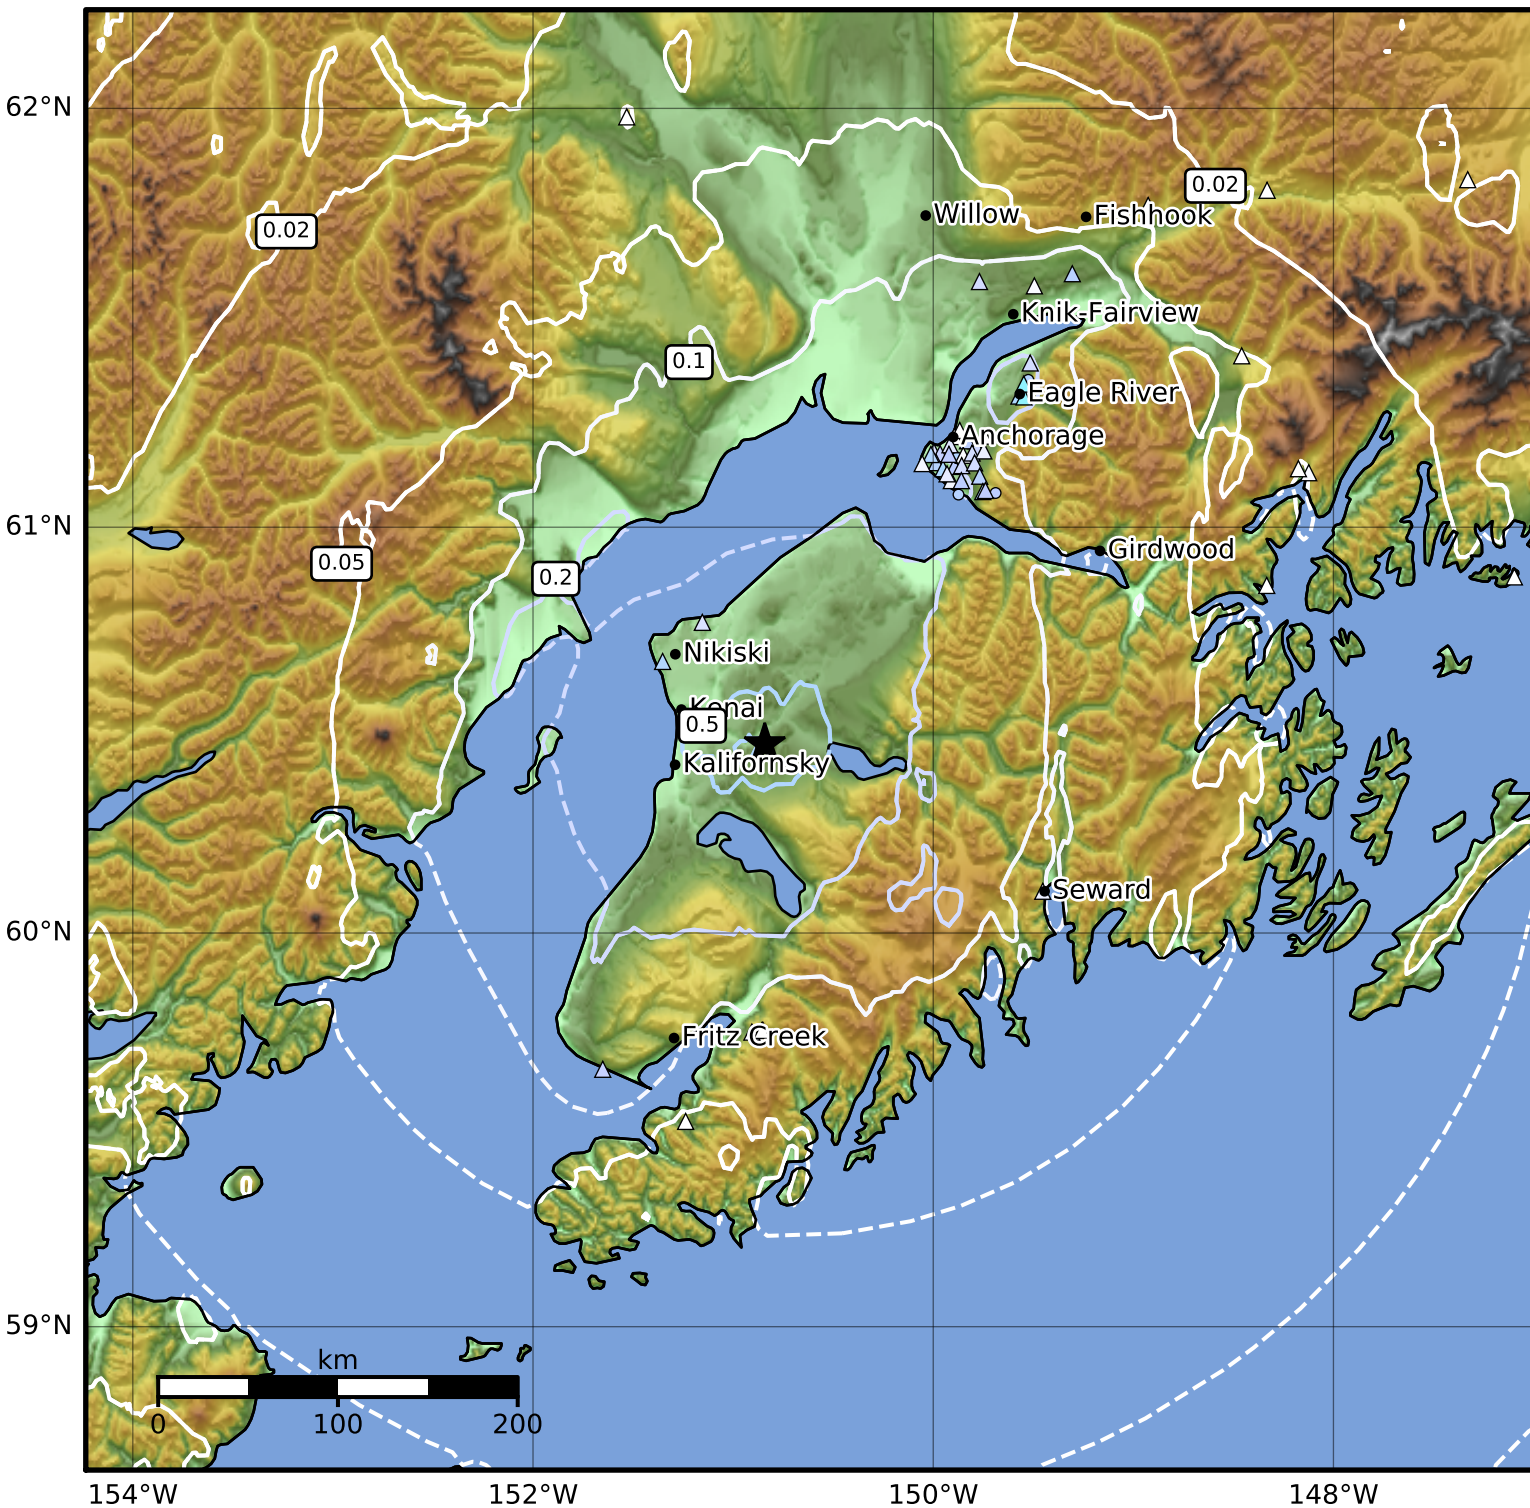

0.3 Second Peak Spectral Acceleration Map Alaska Earthquake Center
 ShakeMap: 9 km (6 miles) SSW of Sterling
 Aug 16, 2023 12:51:42 UTC M3.7 N60.47 W150.84 Depth: 55.0km ID:ak023ah9zcn5

SA(0.3) (%g)	0.1	0.2	0.5	1	2	5	10	20	50	100	200
--------------	-----	-----	-----	---	---	---	----	----	----	-----	-----

Scale based on Worden et al. (2012)

Version 2: Processed 2023-08-16T13:07:02Z

△ Seismic Instrument ○ Reported Intensity

★ Epicenter