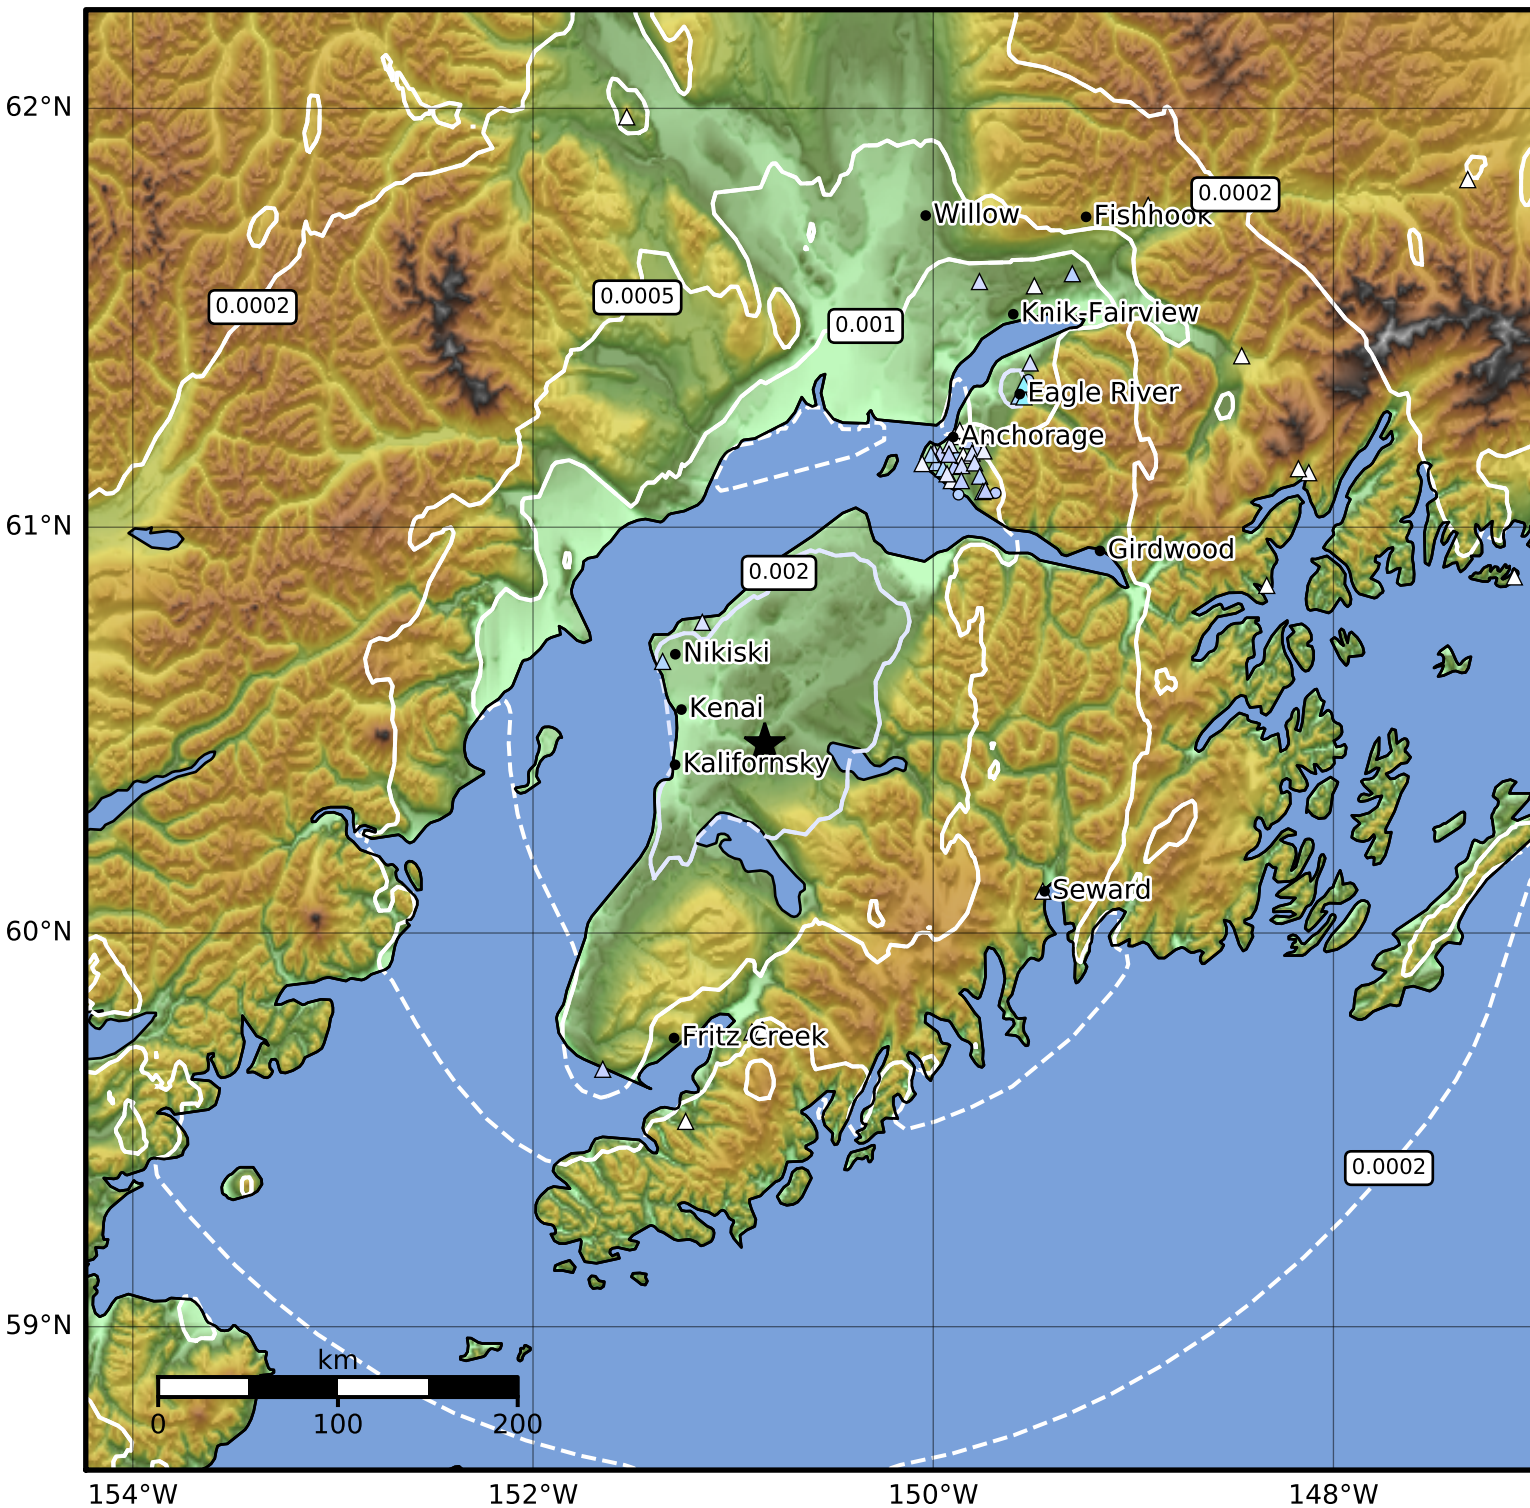

3.0 Second Peak Spectral Acceleration Map Alaska Earthquake Center
 ShakeMap: 9 km (6 miles) SSW of Sterling
 Aug 16, 2023 12:51:42 UTC M3.7 N60.47 W150.84 Depth: 55.0km ID:ak023ah9zcn5

Scale based on Worden et al. (2012)

Version 2: Processed 2023-08-16T13:07:02Z

△ Seismic Instrument ○ Reported Intensity

★ Epicenter