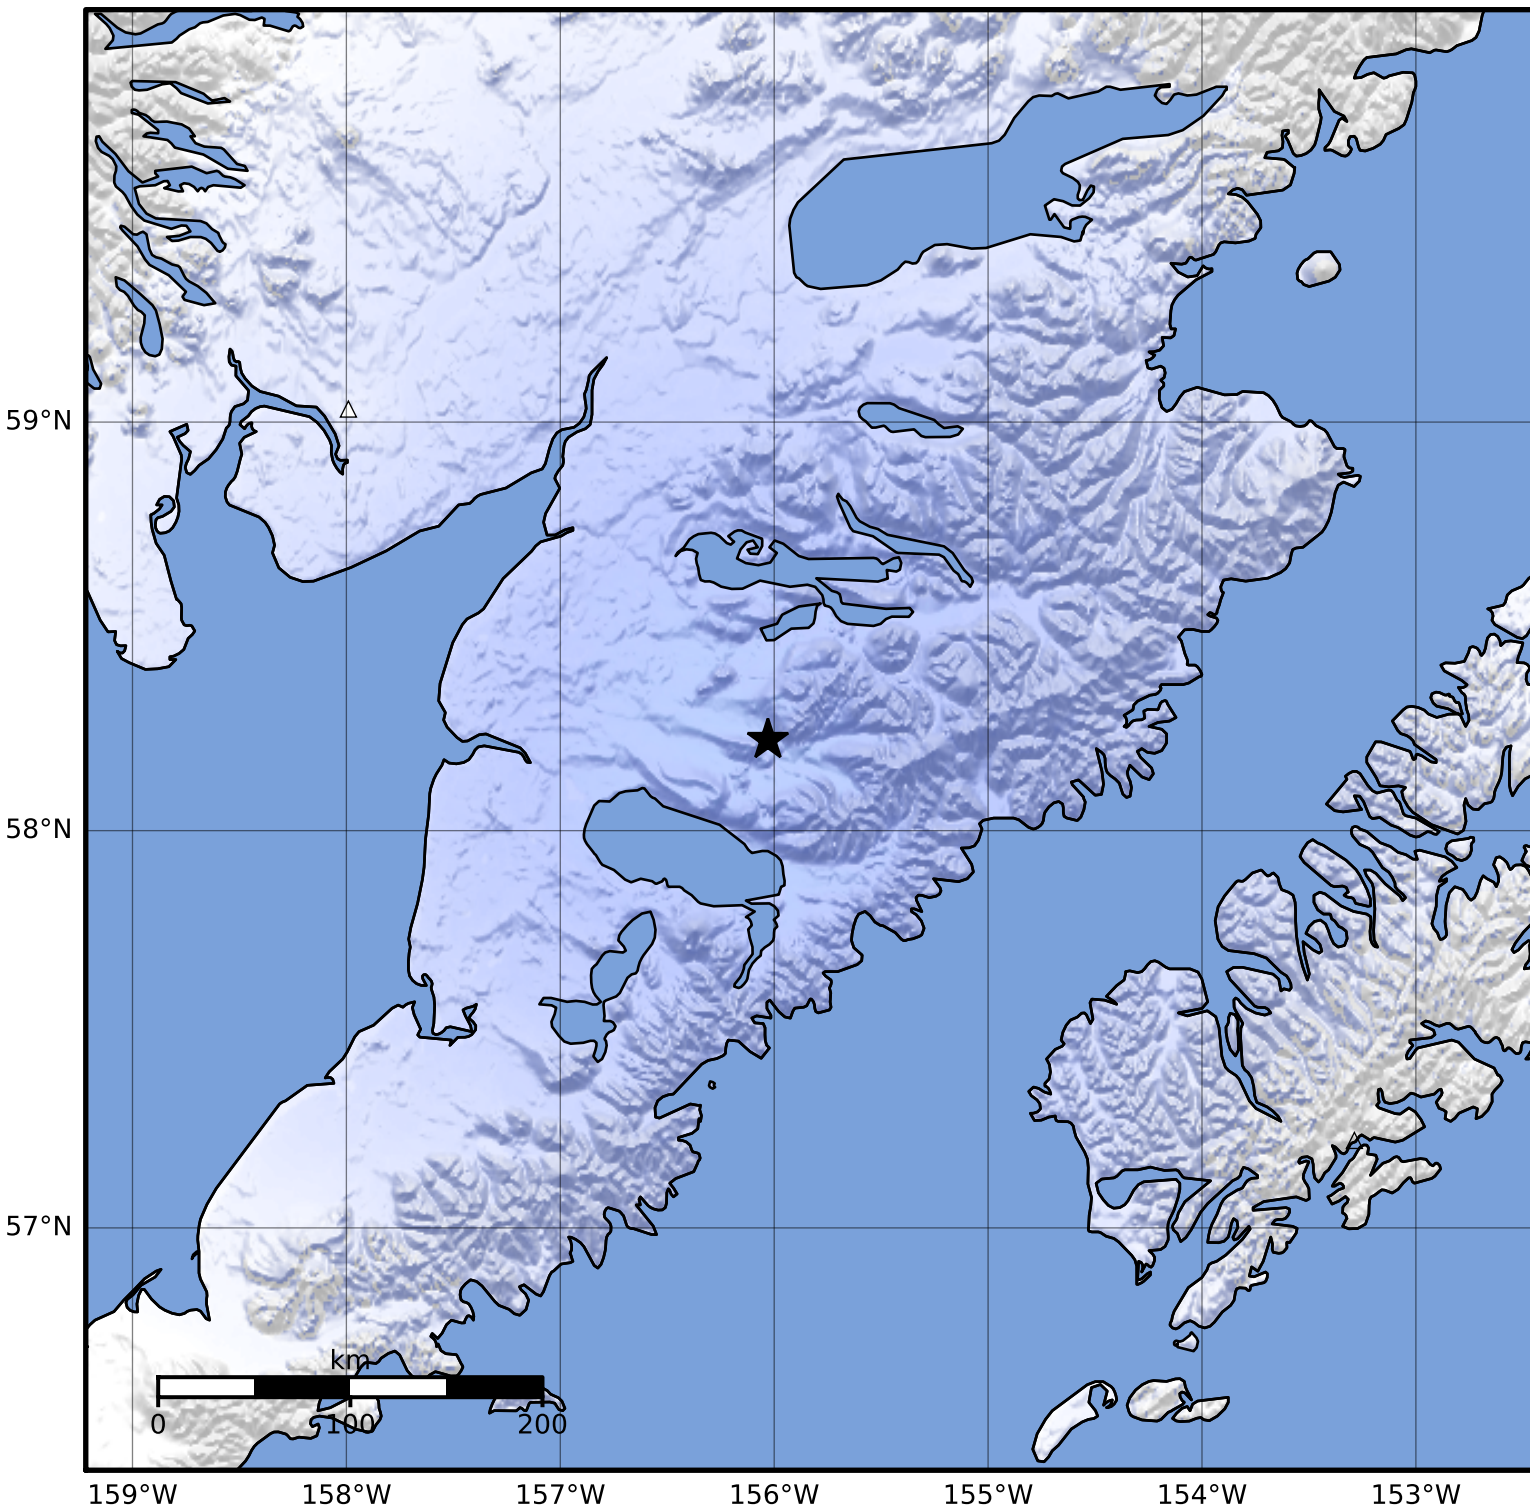

Macroseismic Intensity Map Alaska Earthquake Center  
 ShakeMap: 63 km (39 miles) SE of King Salmon  
 Aug 16, 2023 20:49:01 UTC M3.7 N58.22 W156.03 Depth: 153.9km ID:ak023ahequake

SHAKING	Not felt	Weak	Light	Moderate	Strong	Very strong	Severe	Violent	Extreme
DAMAGE	None	None	None	Very light	Light	Moderate	Moderate/heavy	Heavy	Very heavy
PGA(%g)	<0.0464	0.297	2.76	6.2	11.5	21.5	40.1	74.7	>139
PGV(cm/s)	<0.0215	0.135	1.41	4.65	9.64	20	41.4	85.8	>178
INTENSITY	<b>I</b>	<b>II-III</b>	<b>IV</b>	<b>V</b>	<b>VI</b>	<b>VII</b>	<b>VIII</b>	<b>IX</b>	<b>X+</b>

Scale based on Worden et al. (2012)

Version 1: Processed 2023-08-16T21:46:31Z

△ Seismic Instrument ○ Reported Intensity

★ Epicenter