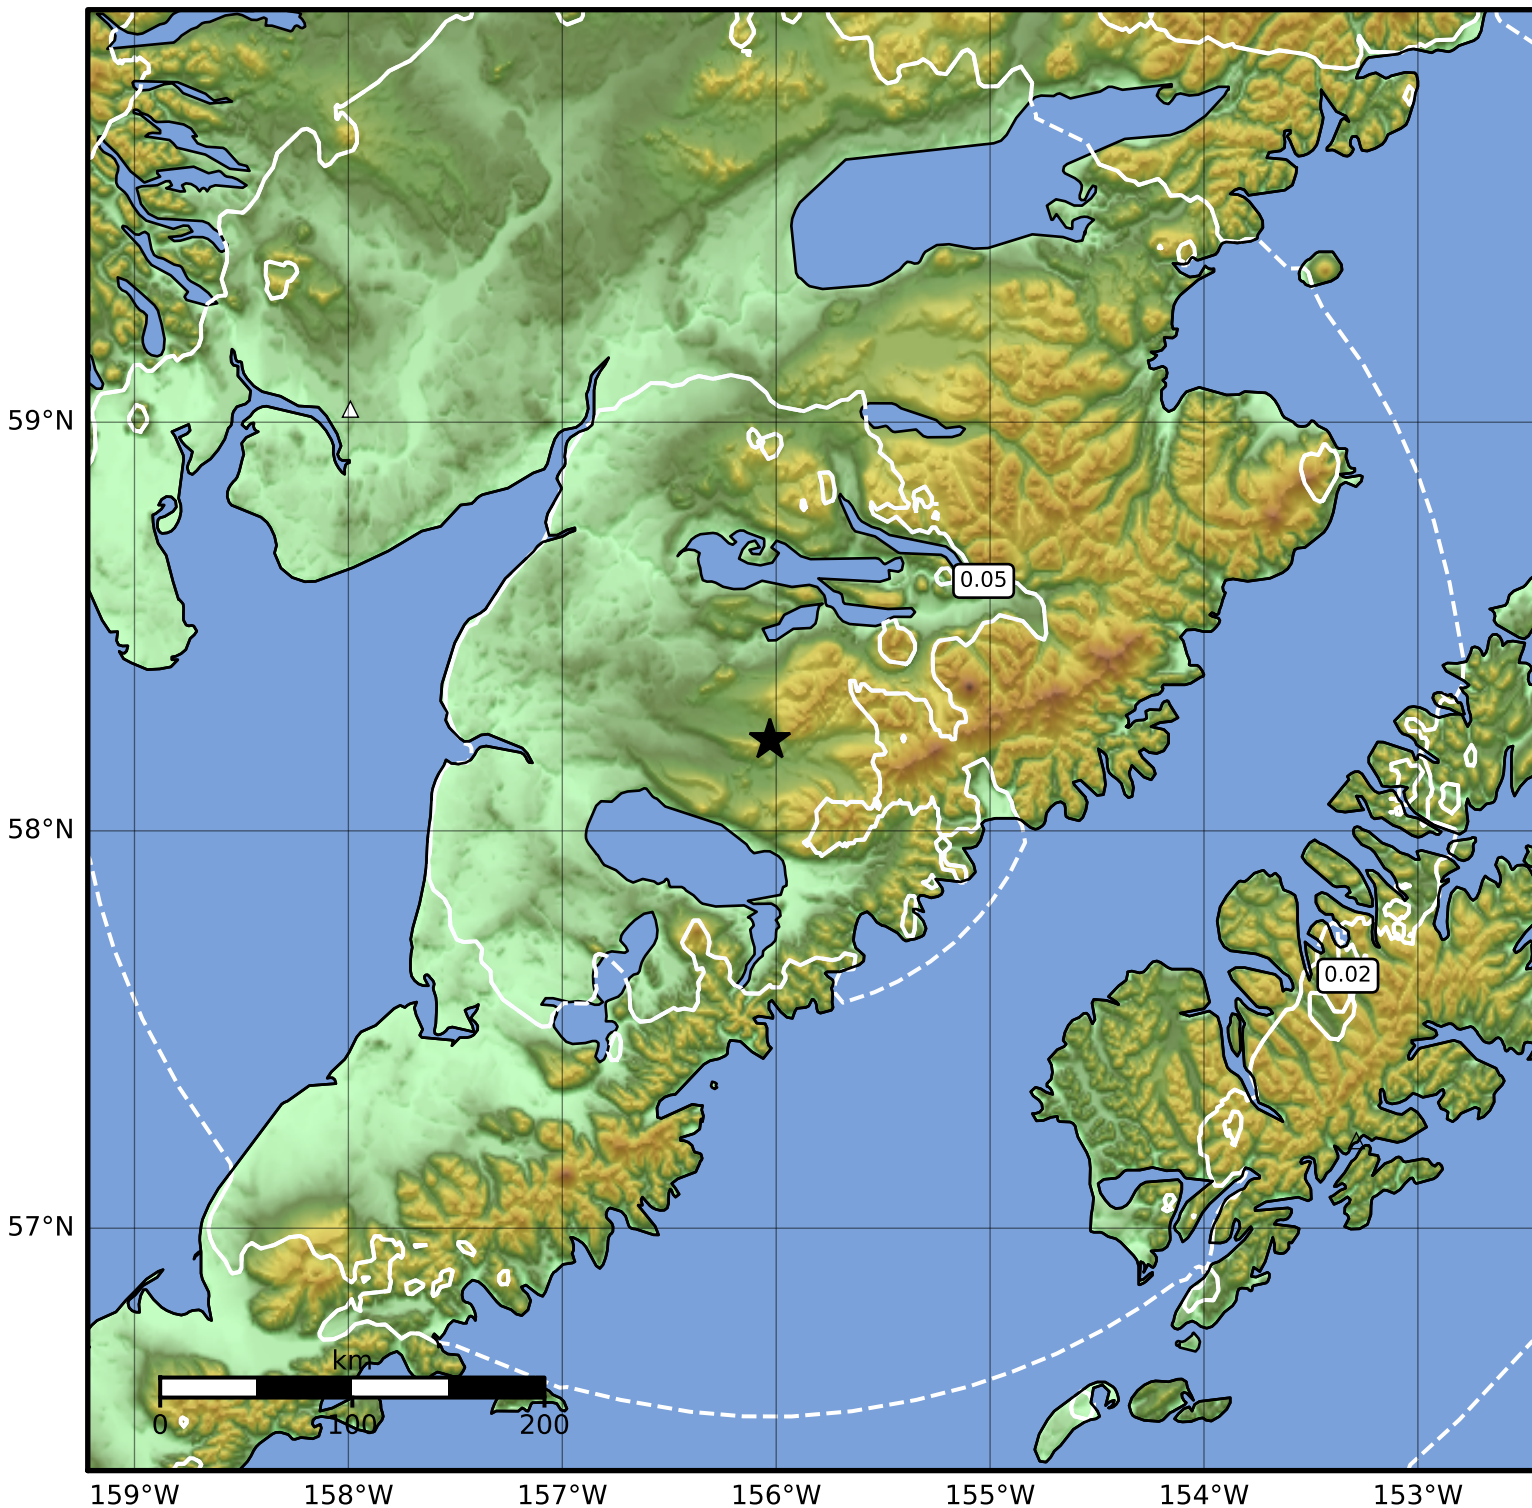

Peak Ground Acceleration Map Alaska Earthquake Center
ShakeMap: 63 km (39 miles) SE of King Salmon
Aug 16, 2023 20:49:01 UTC M3.7 N58.22 W156.03 Depth: 153.9km ID:ak023ahequake

PGA (%g)	0.1	0.2	0.5	1	2	5	10	20	50	100	200
----------	-----	-----	-----	---	---	---	----	----	----	-----	-----

Scale based on Worden et al. (2012)

△ Seismic Instrument ○ Reported Intensity

★ Epicenter

Version 1: Processed 2023-08-16T21:46:31Z