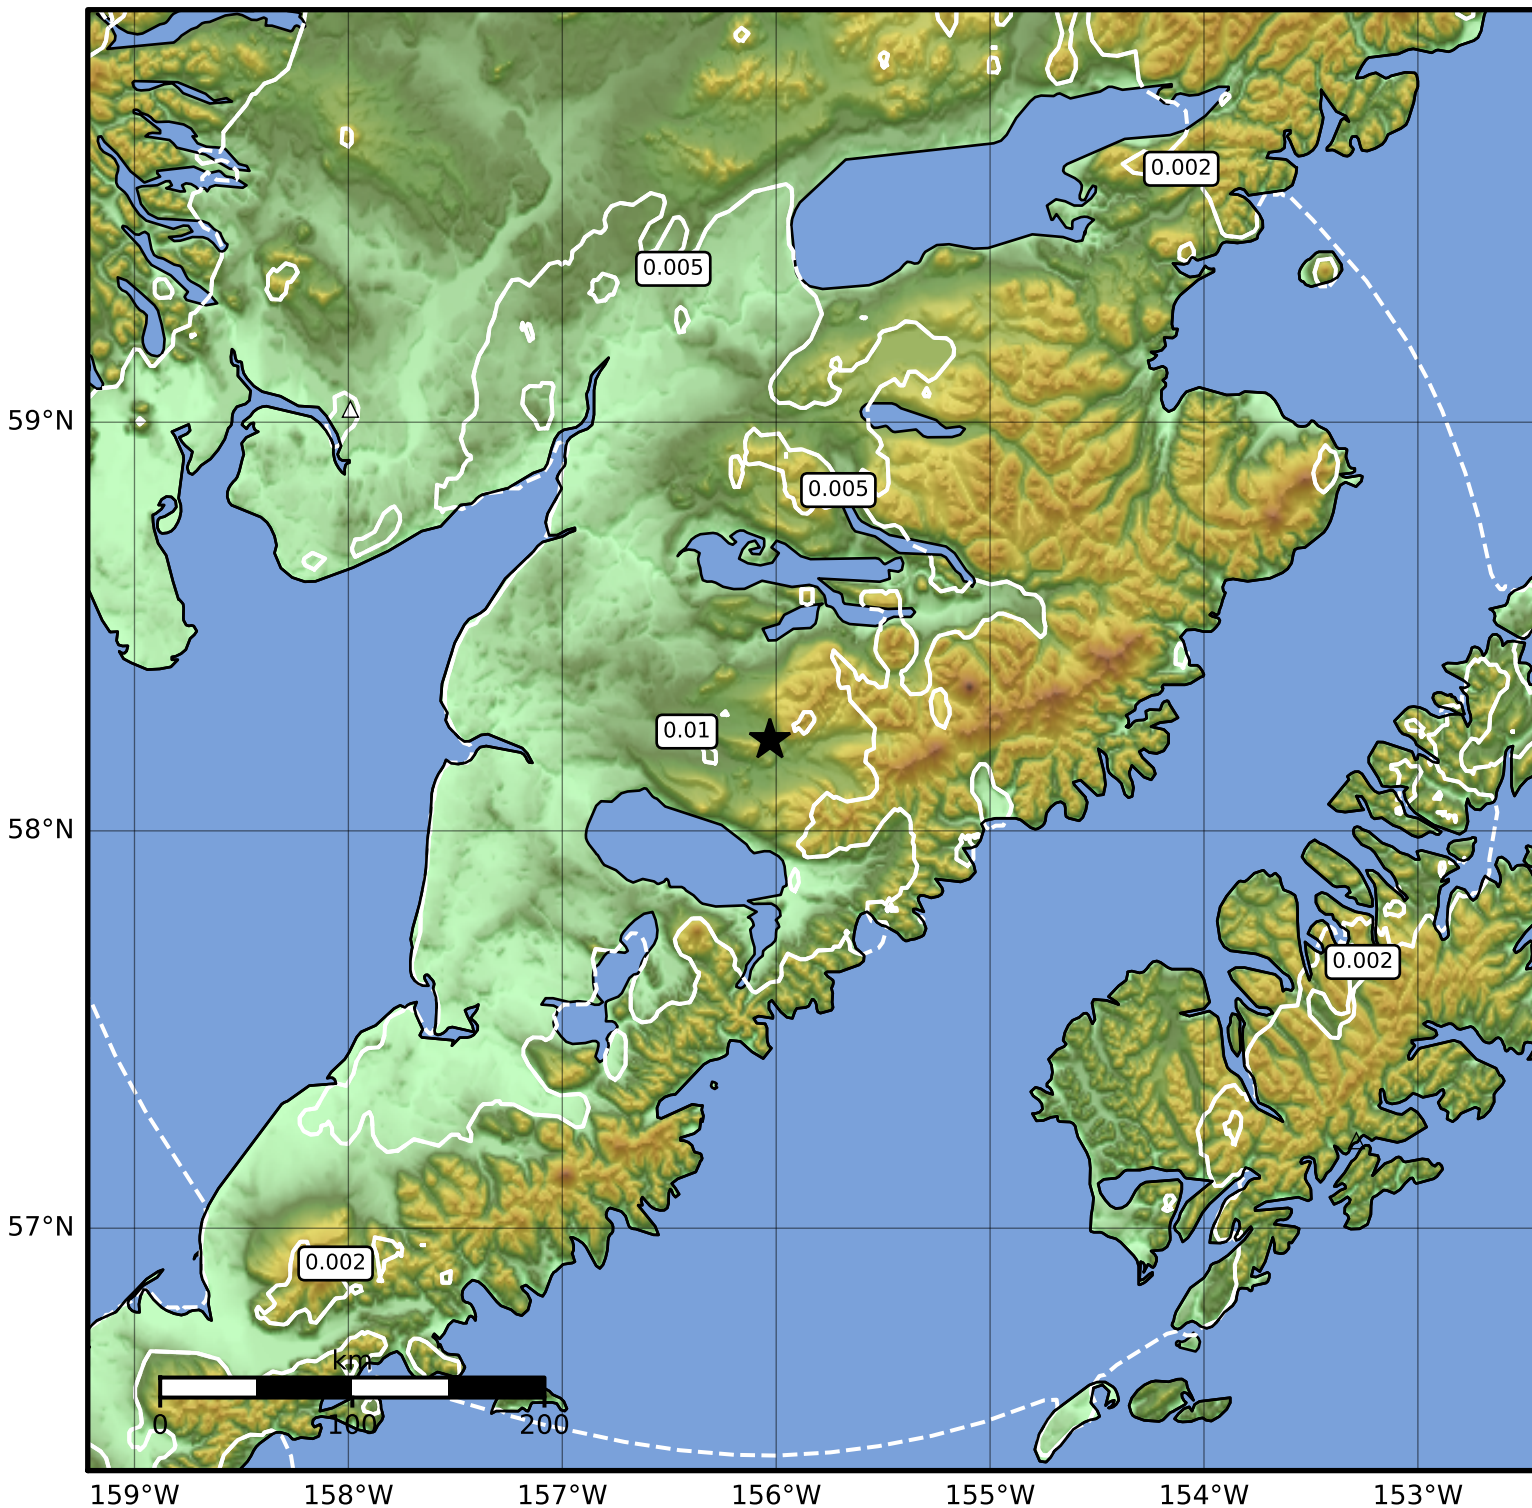

Peak Ground Velocity Map Alaska Earthquake Center
ShakeMap: 63 km (39 miles) SE of King Salmon
Aug 16, 2023 20:49:01 UTC M3.7 N58.22 W156.03 Depth: 153.9km ID:ak023ahequae

Scale based on Worden et al. (2012)

△ Seismic Instrument ○ Reported Intensity

★ Epicenter

Version 1: Processed 2023-08-16T21:46:31Z