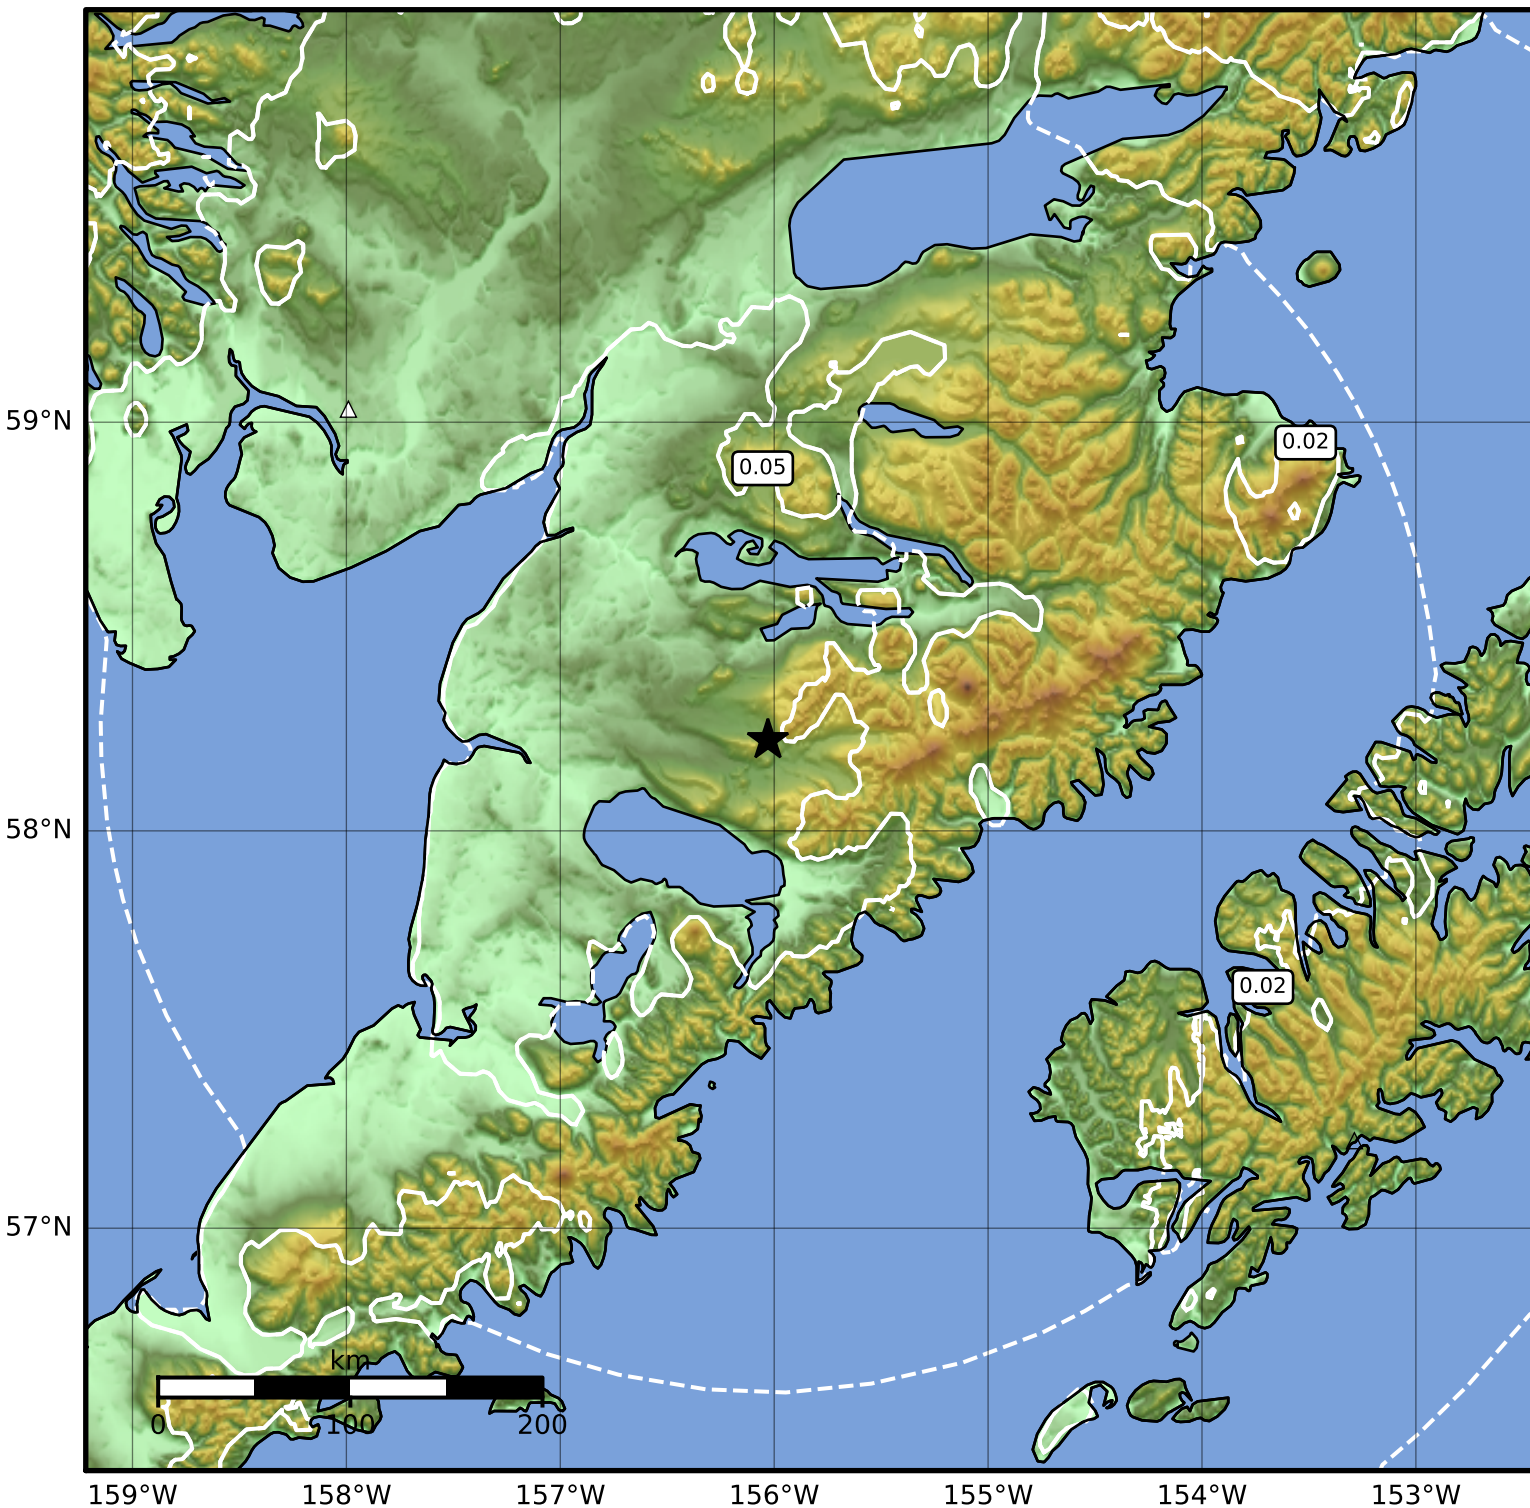

0.3 Second Peak Spectral Acceleration Map Alaska Earthquake Center
 ShakeMap: 63 km (39 miles) SE of King Salmon
 Aug 16, 2023 20:49:01 UTC M3.7 N58.22 W156.03 Depth: 153.9km ID:ak023ahequake

SA(0.3) (%g)	0.1	0.2	0.5	1	2	5	10	20	50	100	200
--------------	-----	-----	-----	---	---	---	----	----	----	-----	-----

Scale based on Worden et al. (2012)

△ Seismic Instrument ○ Reported Intensity

★ Epicenter

Version 1: Processed 2023-08-16T21:46:31Z