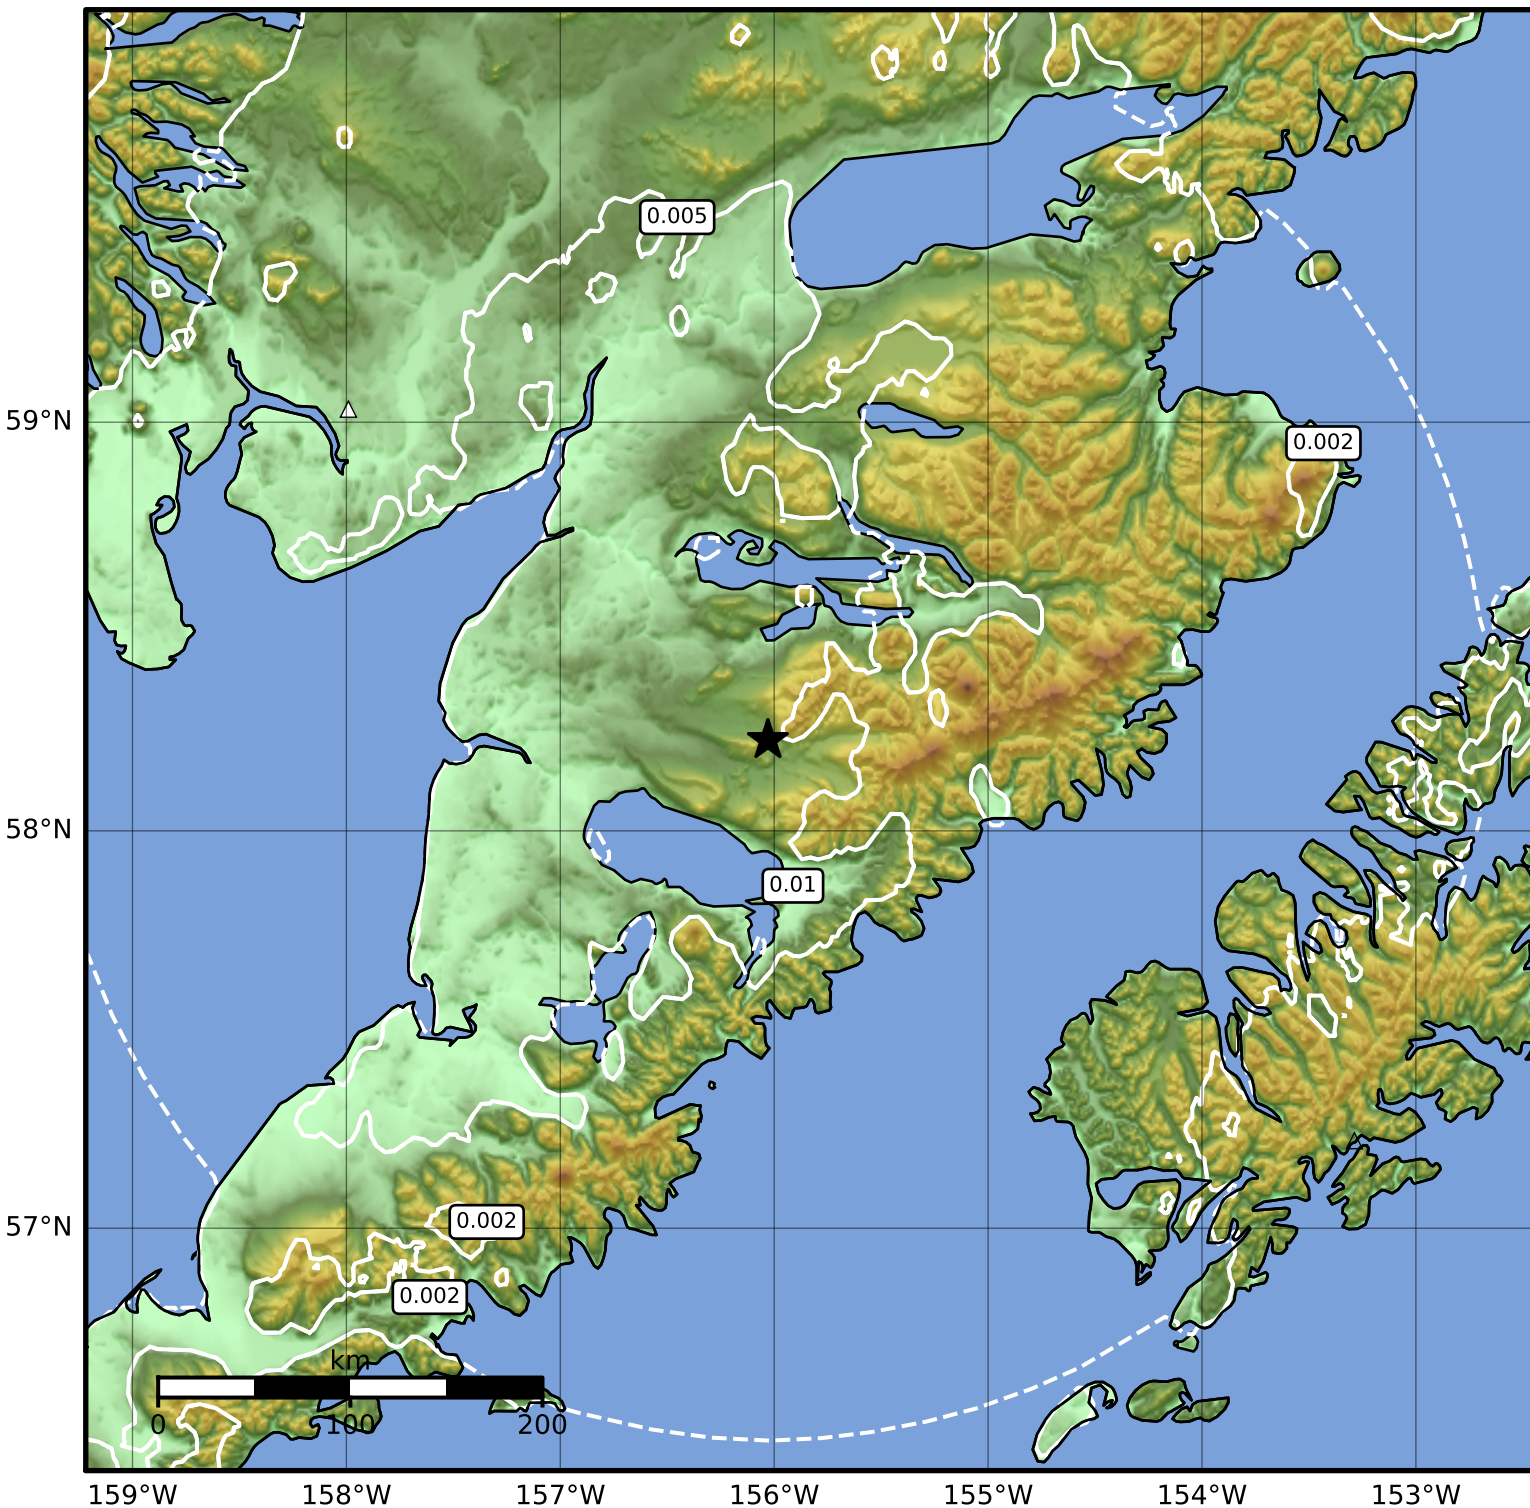

1.0 Second Peak Spectral Acceleration Map Alaska Earthquake Center
 ShakeMap: 63 km (39 miles) SE of King Salmon
 Aug 16, 2023 20:49:01 UTC M3.7 N58.22 W156.03 Depth: 153.9km ID:ak023ahequake

SA(1.0) (%g)	0.1	0.2	0.5	1	2	5	10	20	50	100	200
--------------	-----	-----	-----	---	---	---	----	----	----	-----	-----

Scale based on Worden et al. (2012)

△ Seismic Instrument ○ Reported Intensity

★ Epicenter

Version 1: Processed 2023-08-16T21:46:31Z