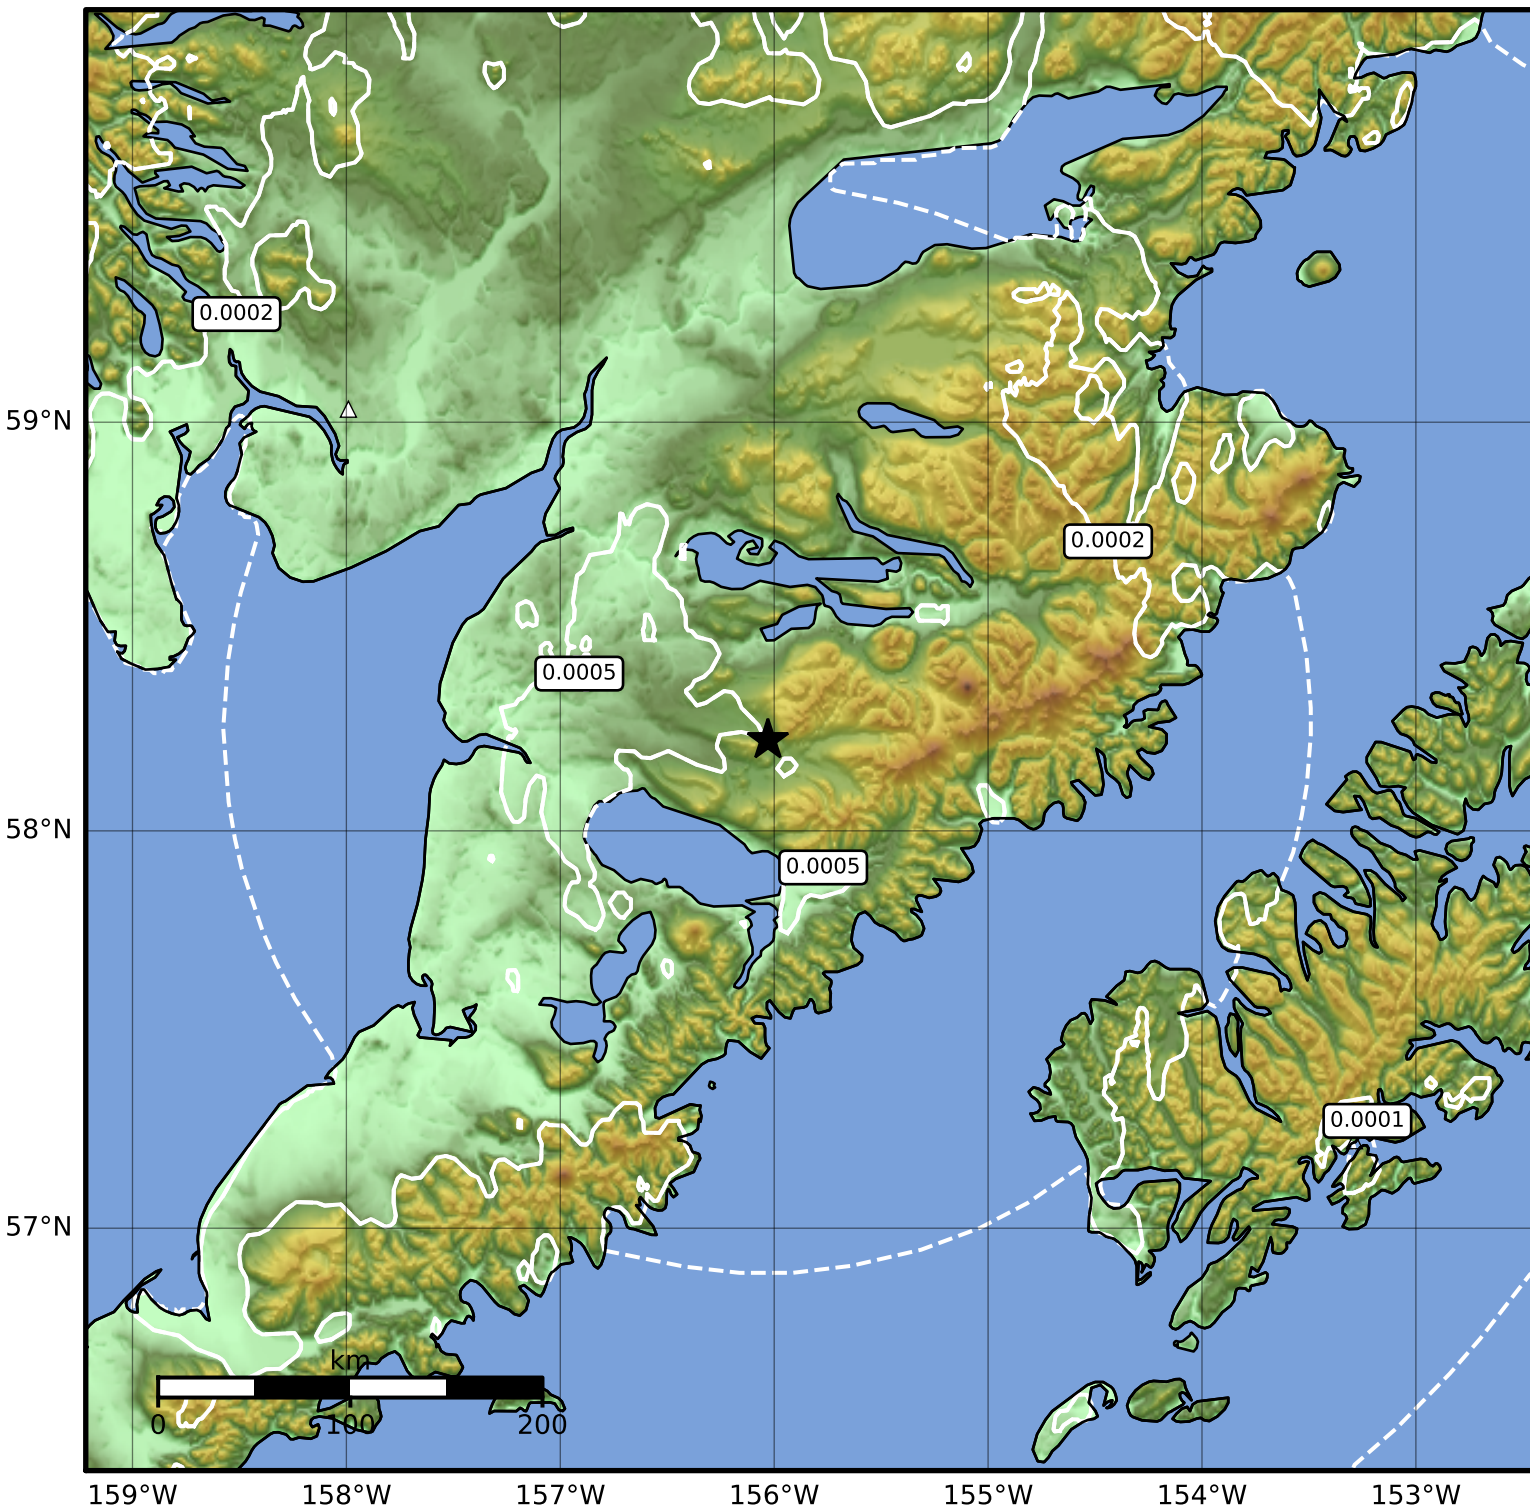

3.0 Second Peak Spectral Acceleration Map Alaska Earthquake Center  
ShakeMap: 63 km (39 miles) SE of King Salmon  
Aug 16, 2023 20:49:01 UTC M3.7 N58.22 W156.03 Depth: 153.9km ID:ak023ahequae

Scale based on Worden et al. (2012)

△ Seismic Instrument ○ Reported Intensity

★ Epicenter

Version 1: Processed 2023-08-16T21:46:31Z