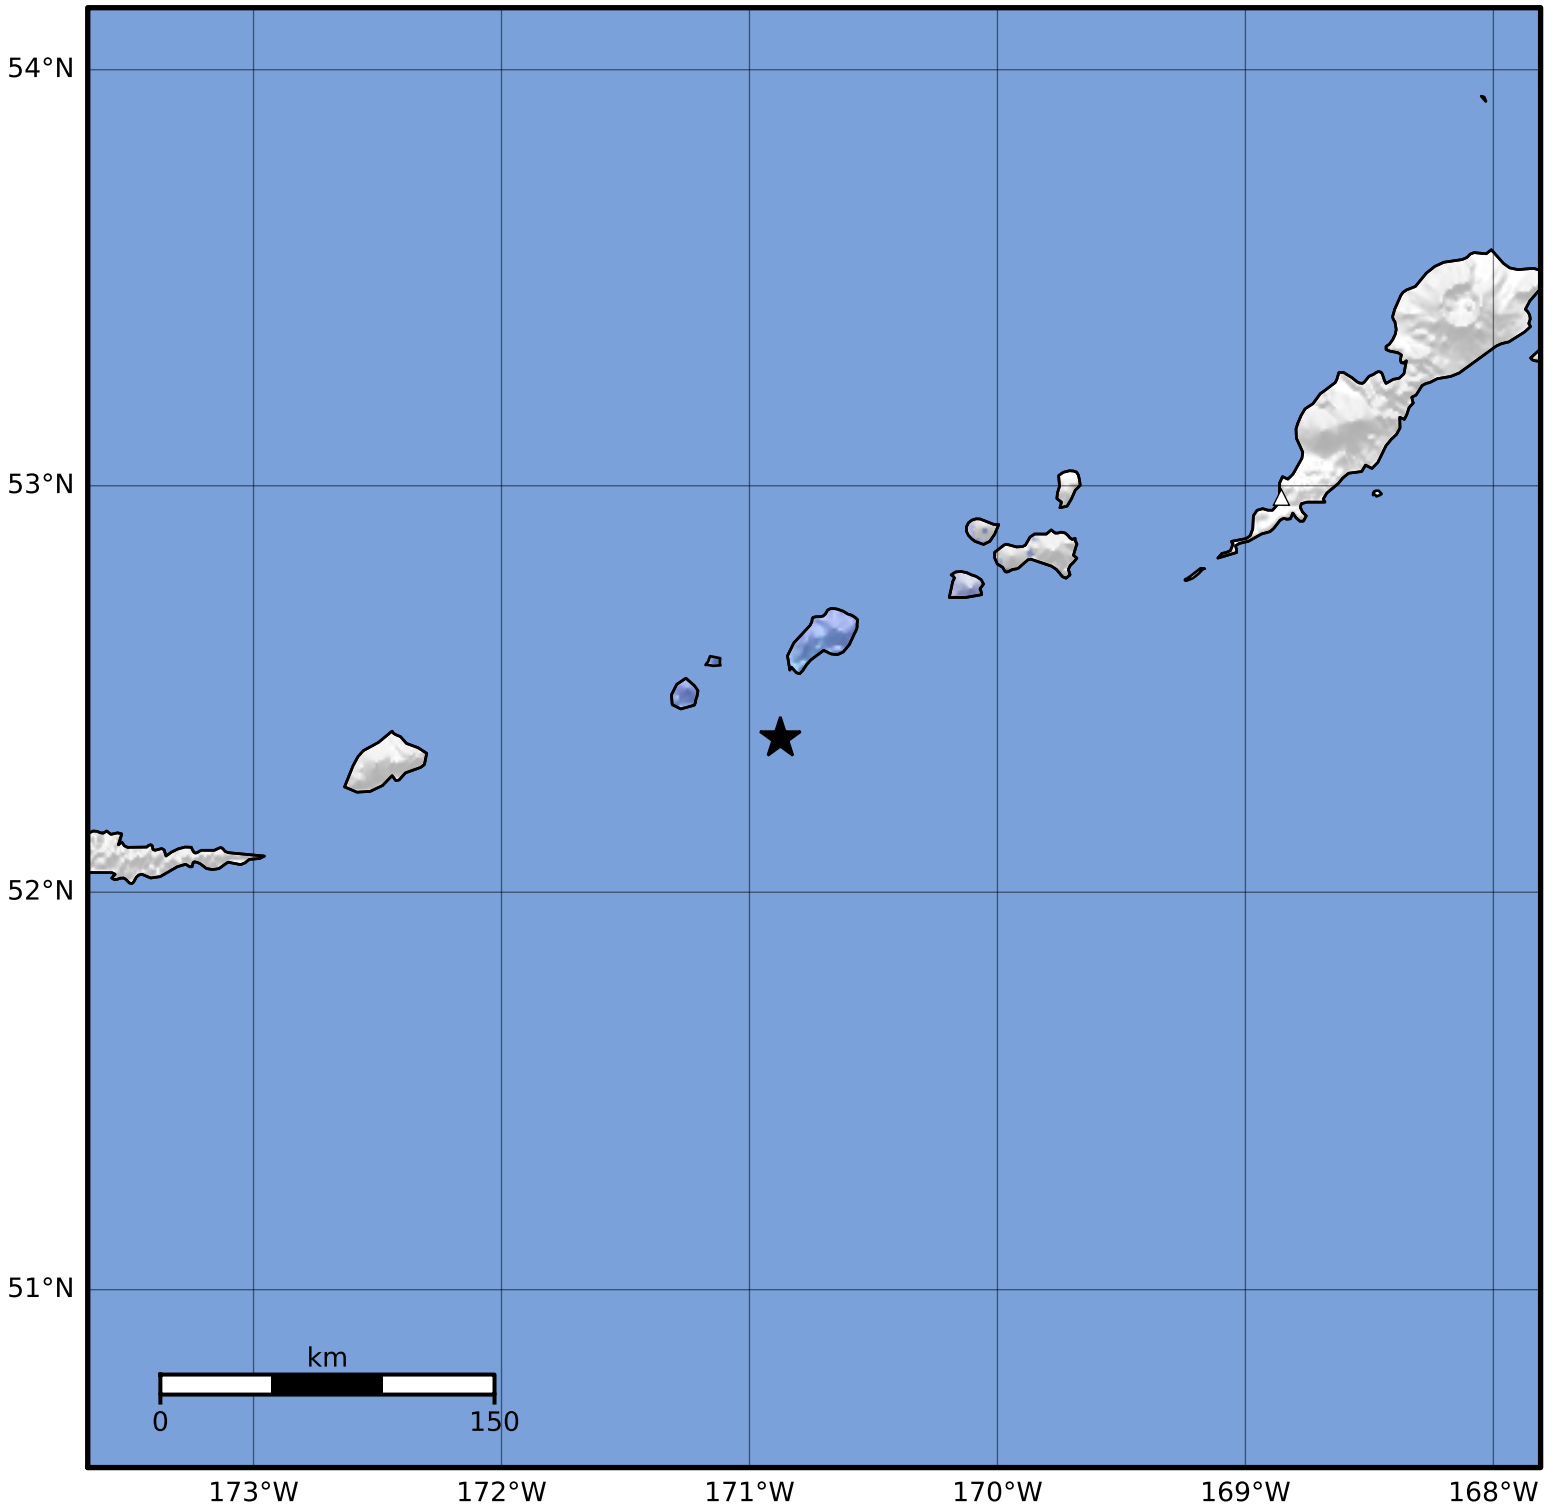

Macroseismic Intensity Map Alaska Earthquake Center
 ShakeMap: 76 km (47 miles) E of Amukta Pass
 Aug 18, 2023 09:22:04 UTC M3.8 N52.38 W170.88 Depth: 0.0km ID:ak023akj3g3i

SHAKING	Not felt	Weak	Light	Moderate	Strong	Very strong	Severe	Violent	Extreme
DAMAGE	None	None	None	Very light	Light	Moderate	Moderate/heavy	Heavy	Very heavy
PGA(%g)	<0.0464	0.297	2.76	6.2	11.5	21.5	40.1	74.7	>139
PGV(cm/s)	<0.0215	0.135	1.41	4.65	9.64	20	41.4	85.8	>178
INTENSITY	I	II-III	IV	V	VI	VII	VIII	IX	X+

Scale based on Worden et al. (2012)

Version 1: Processed 2023-08-18T09:25:49Z

△ Seismic Instrument ○ Reported Intensity

★ Epicenter