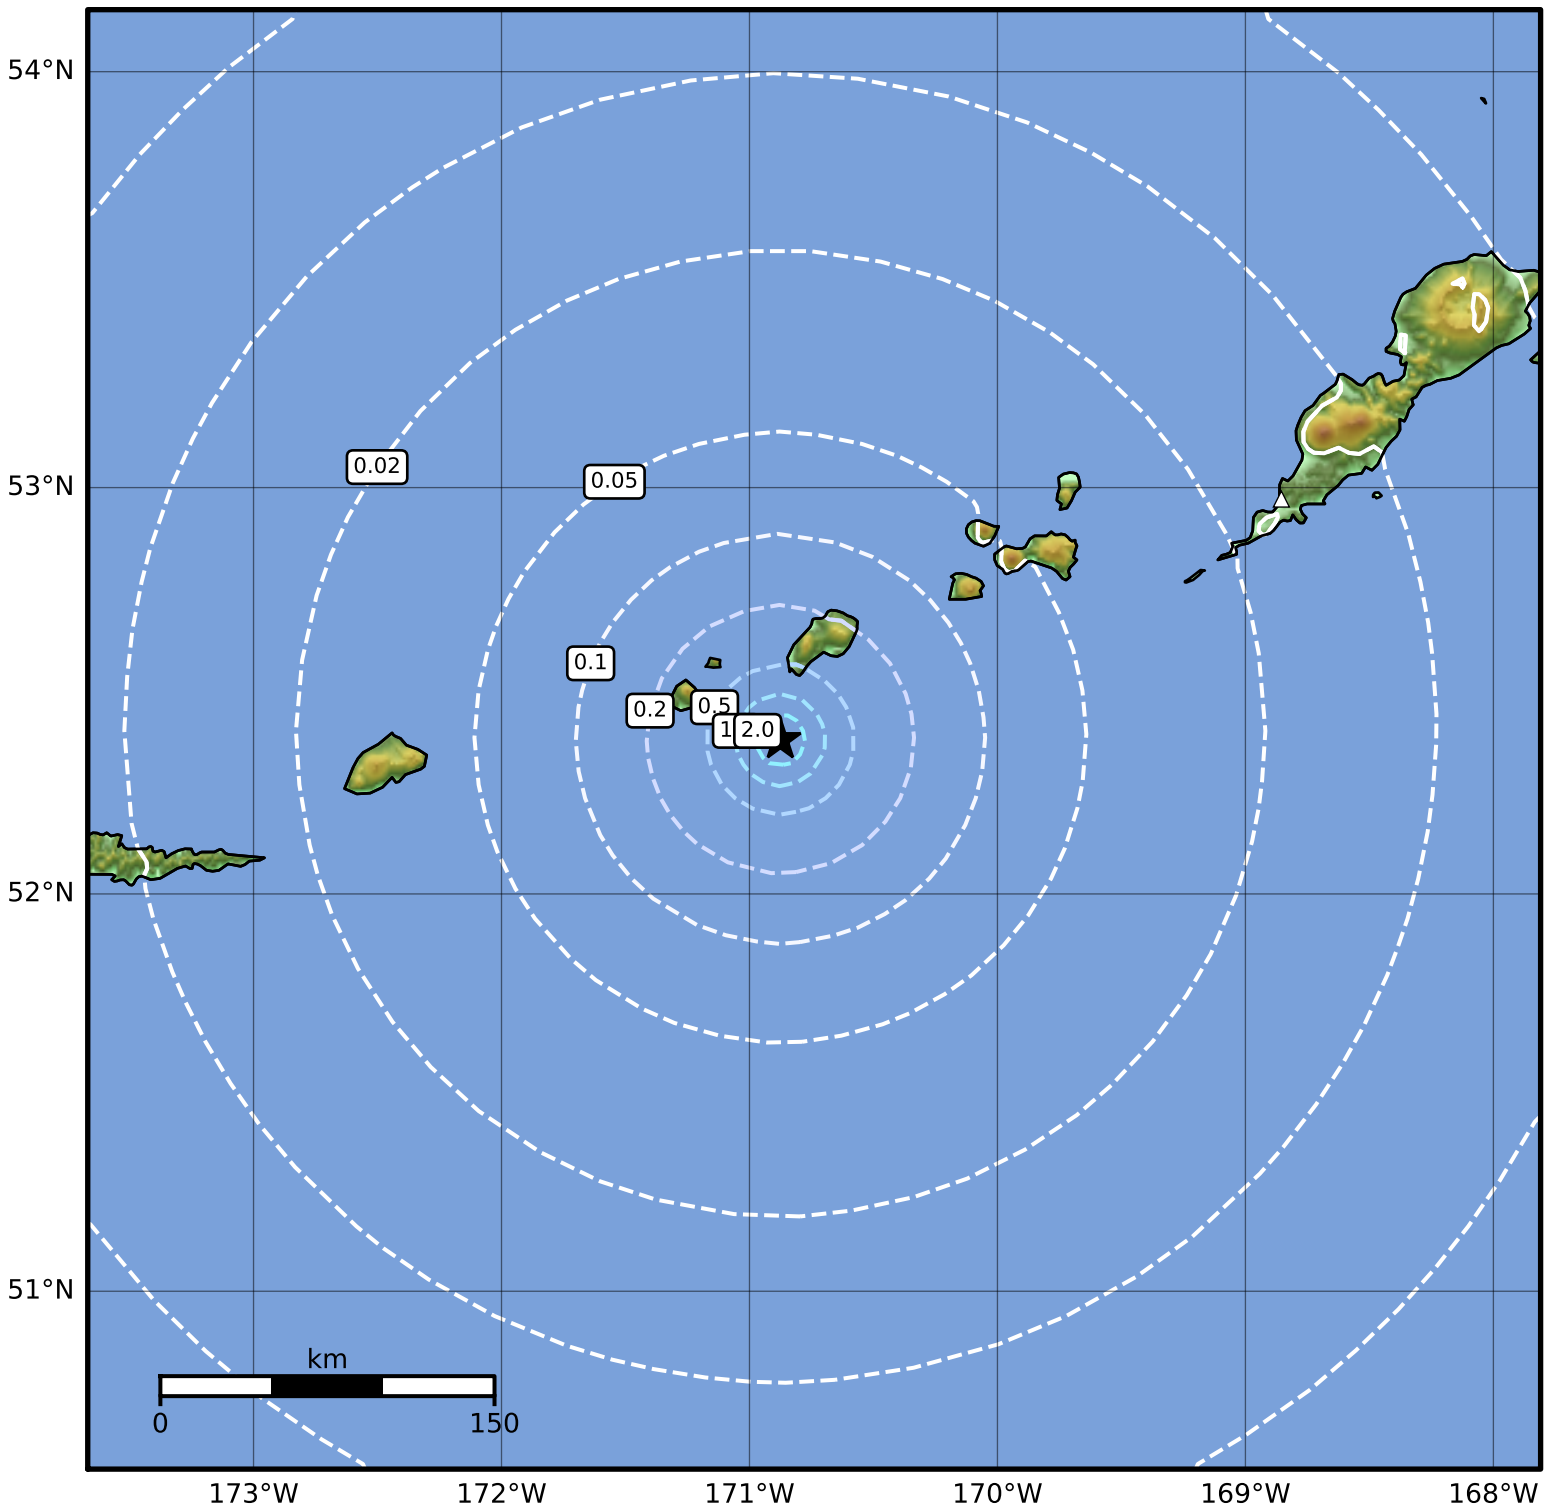

0.3 Second Peak Spectral Acceleration Map Alaska Earthquake Center
 ShakeMap: 76 km (47 miles) E of Amukta Pass
 Aug 18, 2023 09:22:04 UTC M3.8 N52.38 W170.88 Depth: 0.0km ID:ak023akj3g3i

SA(0.3) (%g)	0.1	0.2	0.5	1	2	5	10	20	50	100	200
--------------	-----	-----	-----	---	---	---	----	----	----	-----	-----

Scale based on Worden et al. (2012)

Version 1: Processed 2023-08-18T09:25:49Z

△ Seismic Instrument ○ Reported Intensity

★ Epicenter