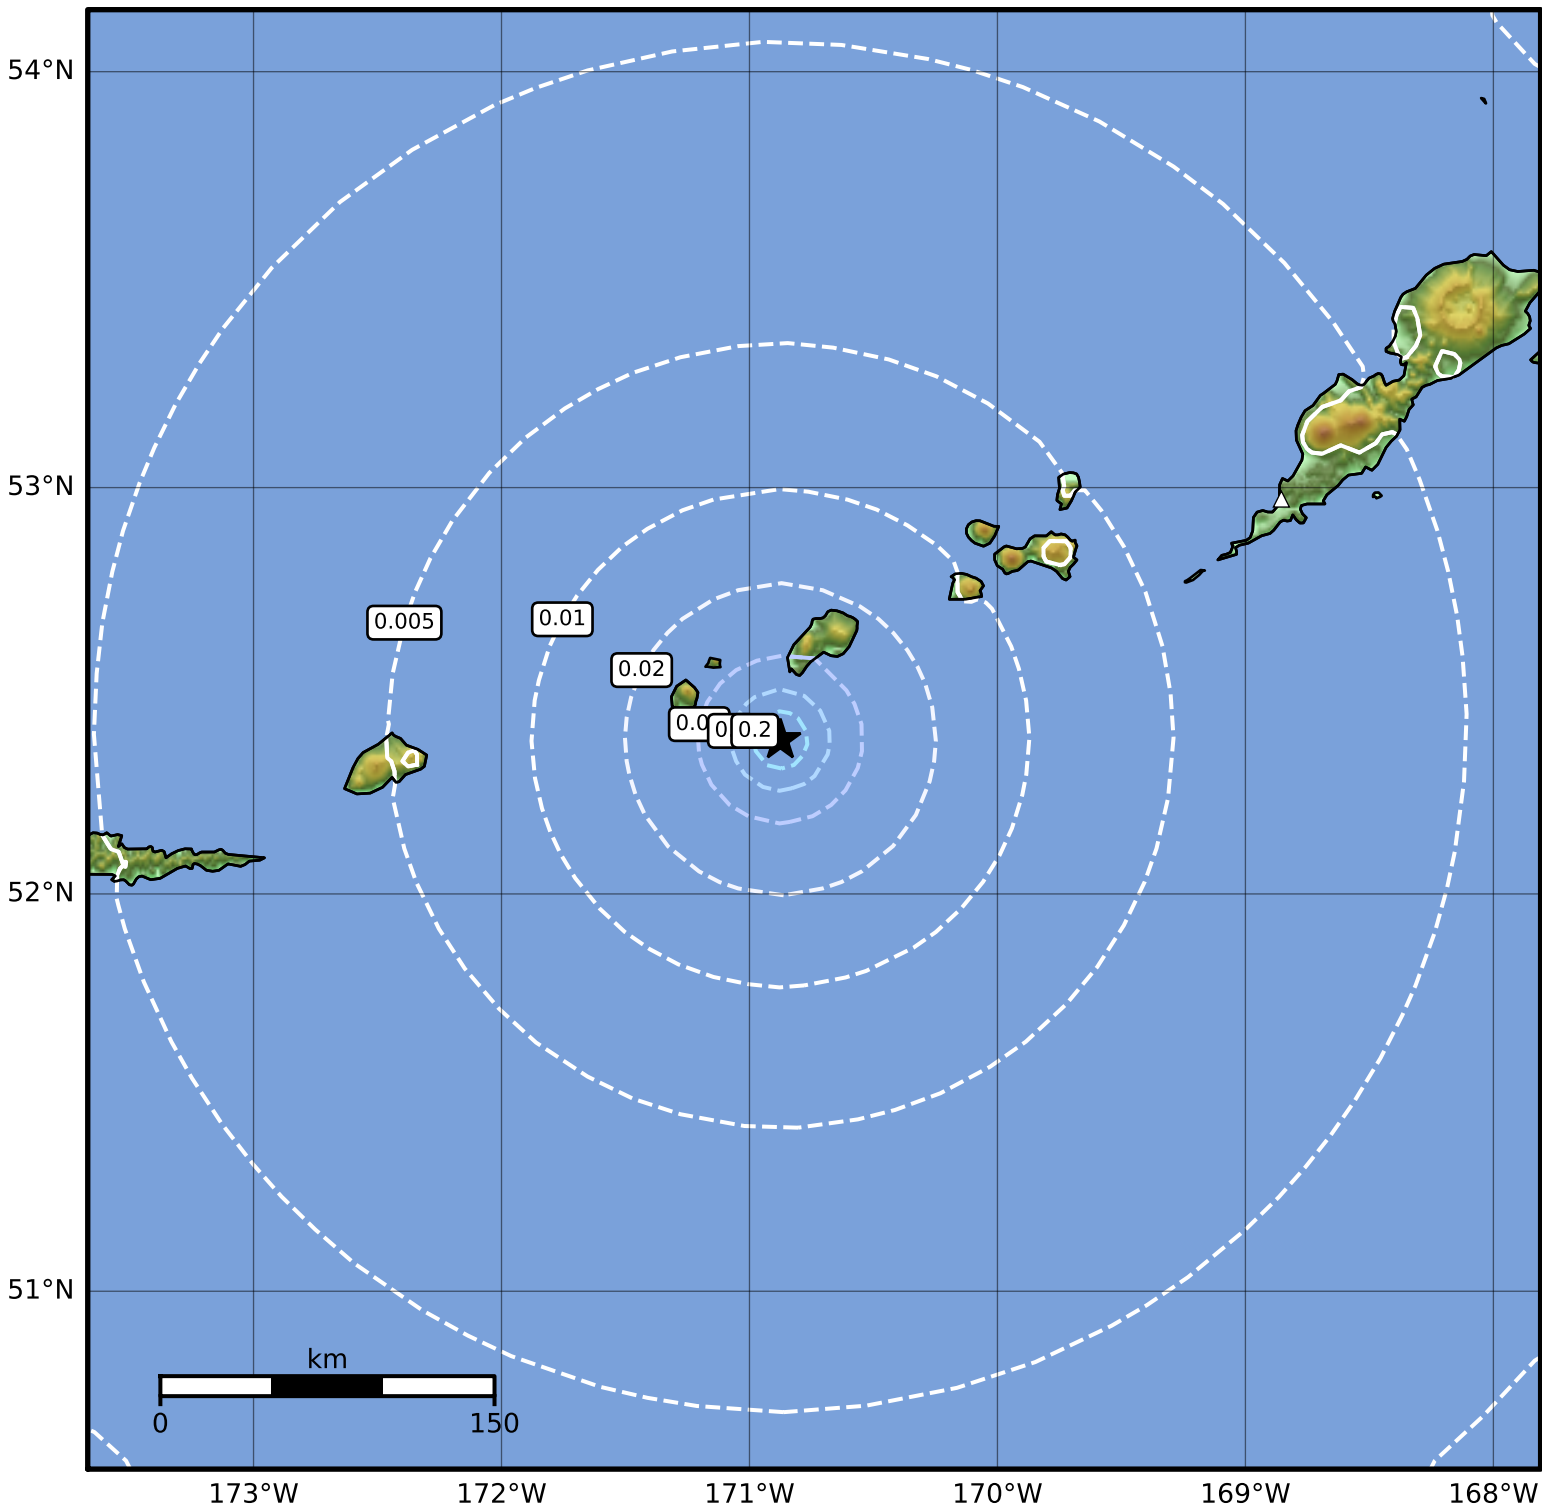

1.0 Second Peak Spectral Acceleration Map Alaska Earthquake Center  
 ShakeMap: 76 km (47 miles) E of Amukta Pass  
 Aug 18, 2023 09:22:04 UTC M3.8 N52.38 W170.88 Depth: 0.0km ID:ak023akj3g3i

SA(1.0) (%g)	0.1	0.2	0.5	1	2	5	10	20	50	100	200
--------------	-----	-----	-----	---	---	---	----	----	----	-----	-----

Scale based on Worden et al. (2012)

Version 1: Processed 2023-08-18T09:25:49Z

△ Seismic Instrument ○ Reported Intensity

★ Epicenter