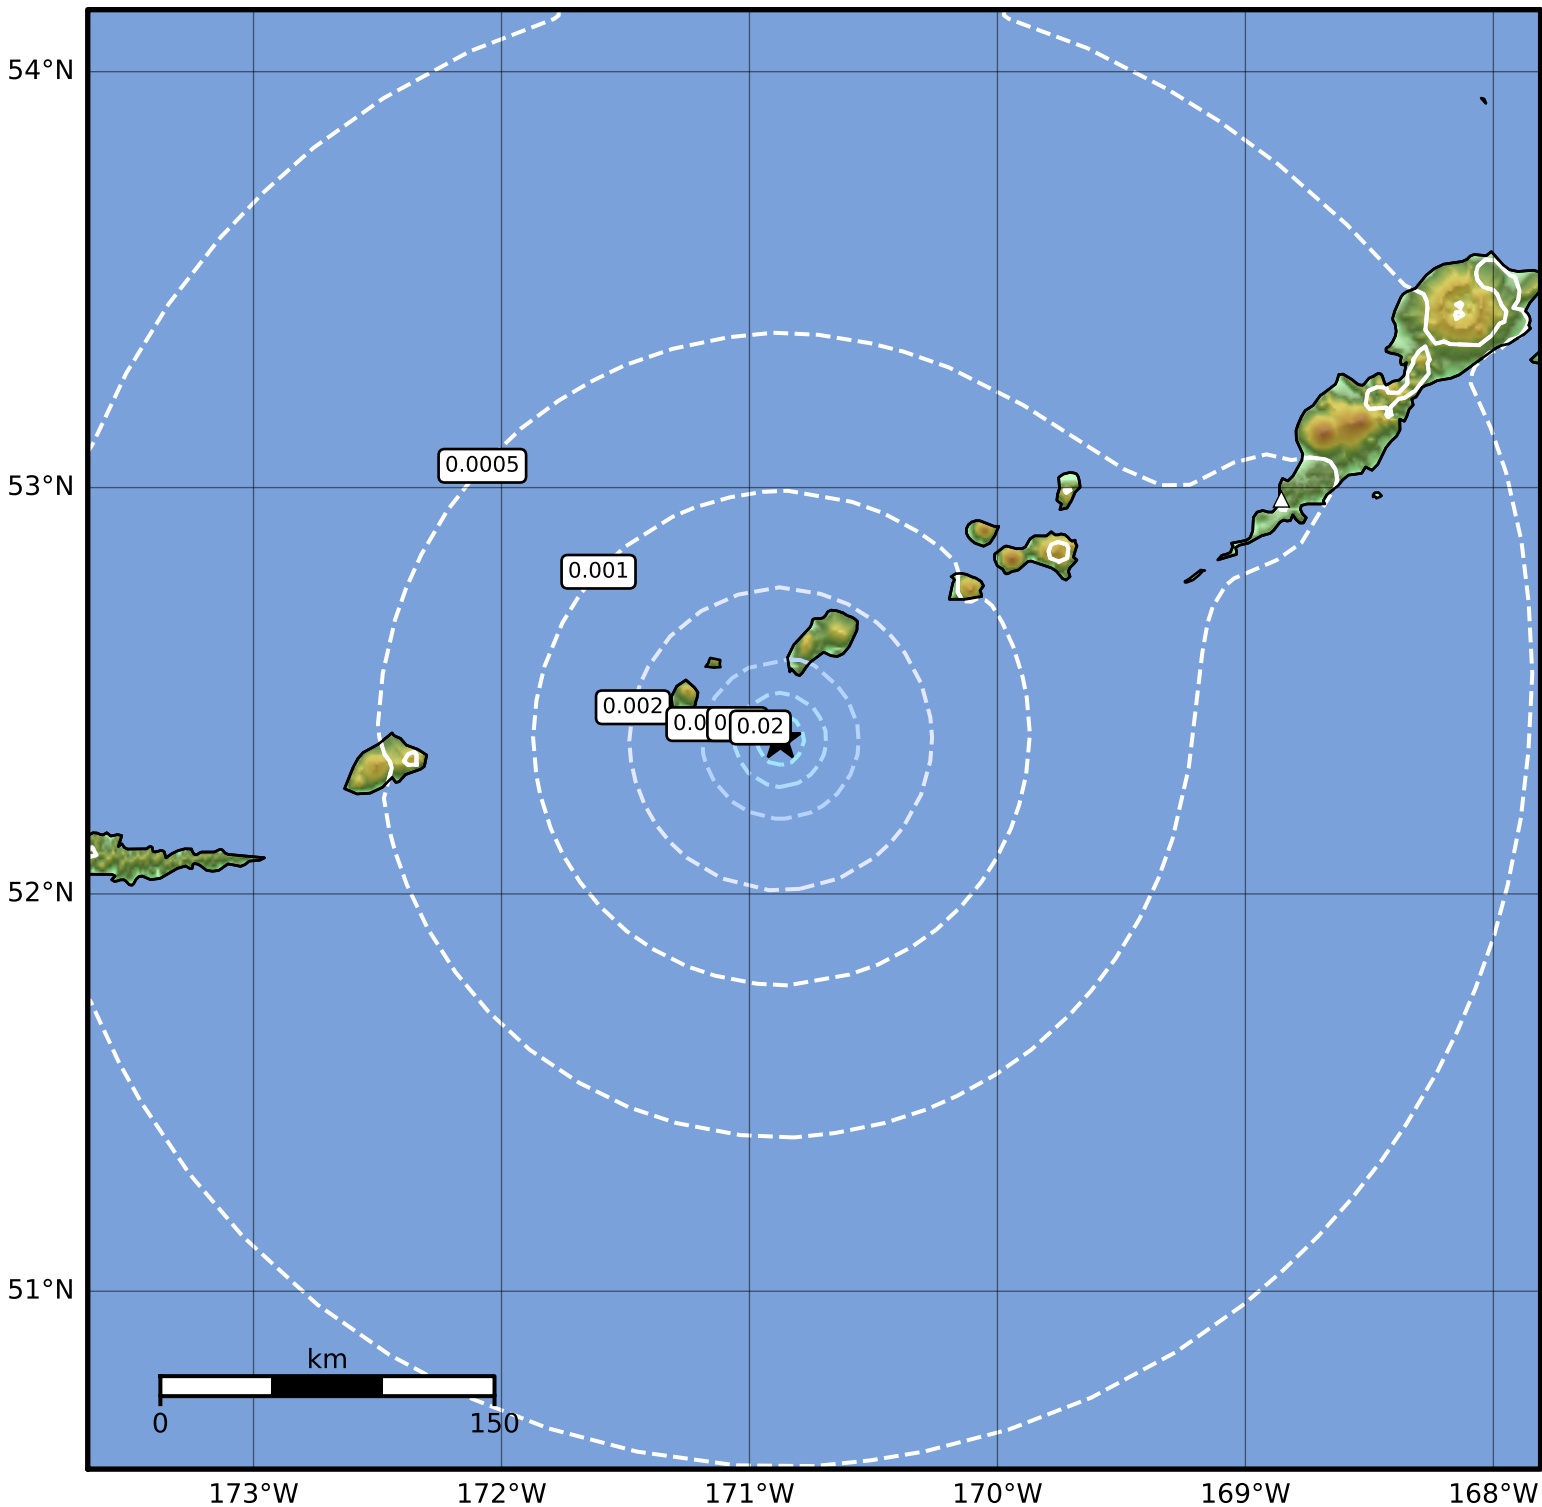

3.0 Second Peak Spectral Acceleration Map Alaska Earthquake Center
ShakeMap: 76 km (47 miles) E of Amukta Pass
Aug 18, 2023 09:22:04 UTC M3.8 N52.38 W170.88 Depth: 0.0km ID:ak023akj3g3i

Scale based on Worden et al. (2012)

Version 1: Processed 2023-08-18T09:25:49Z

△ Seismic Instrument ○ Reported Intensity

★ Epicenter