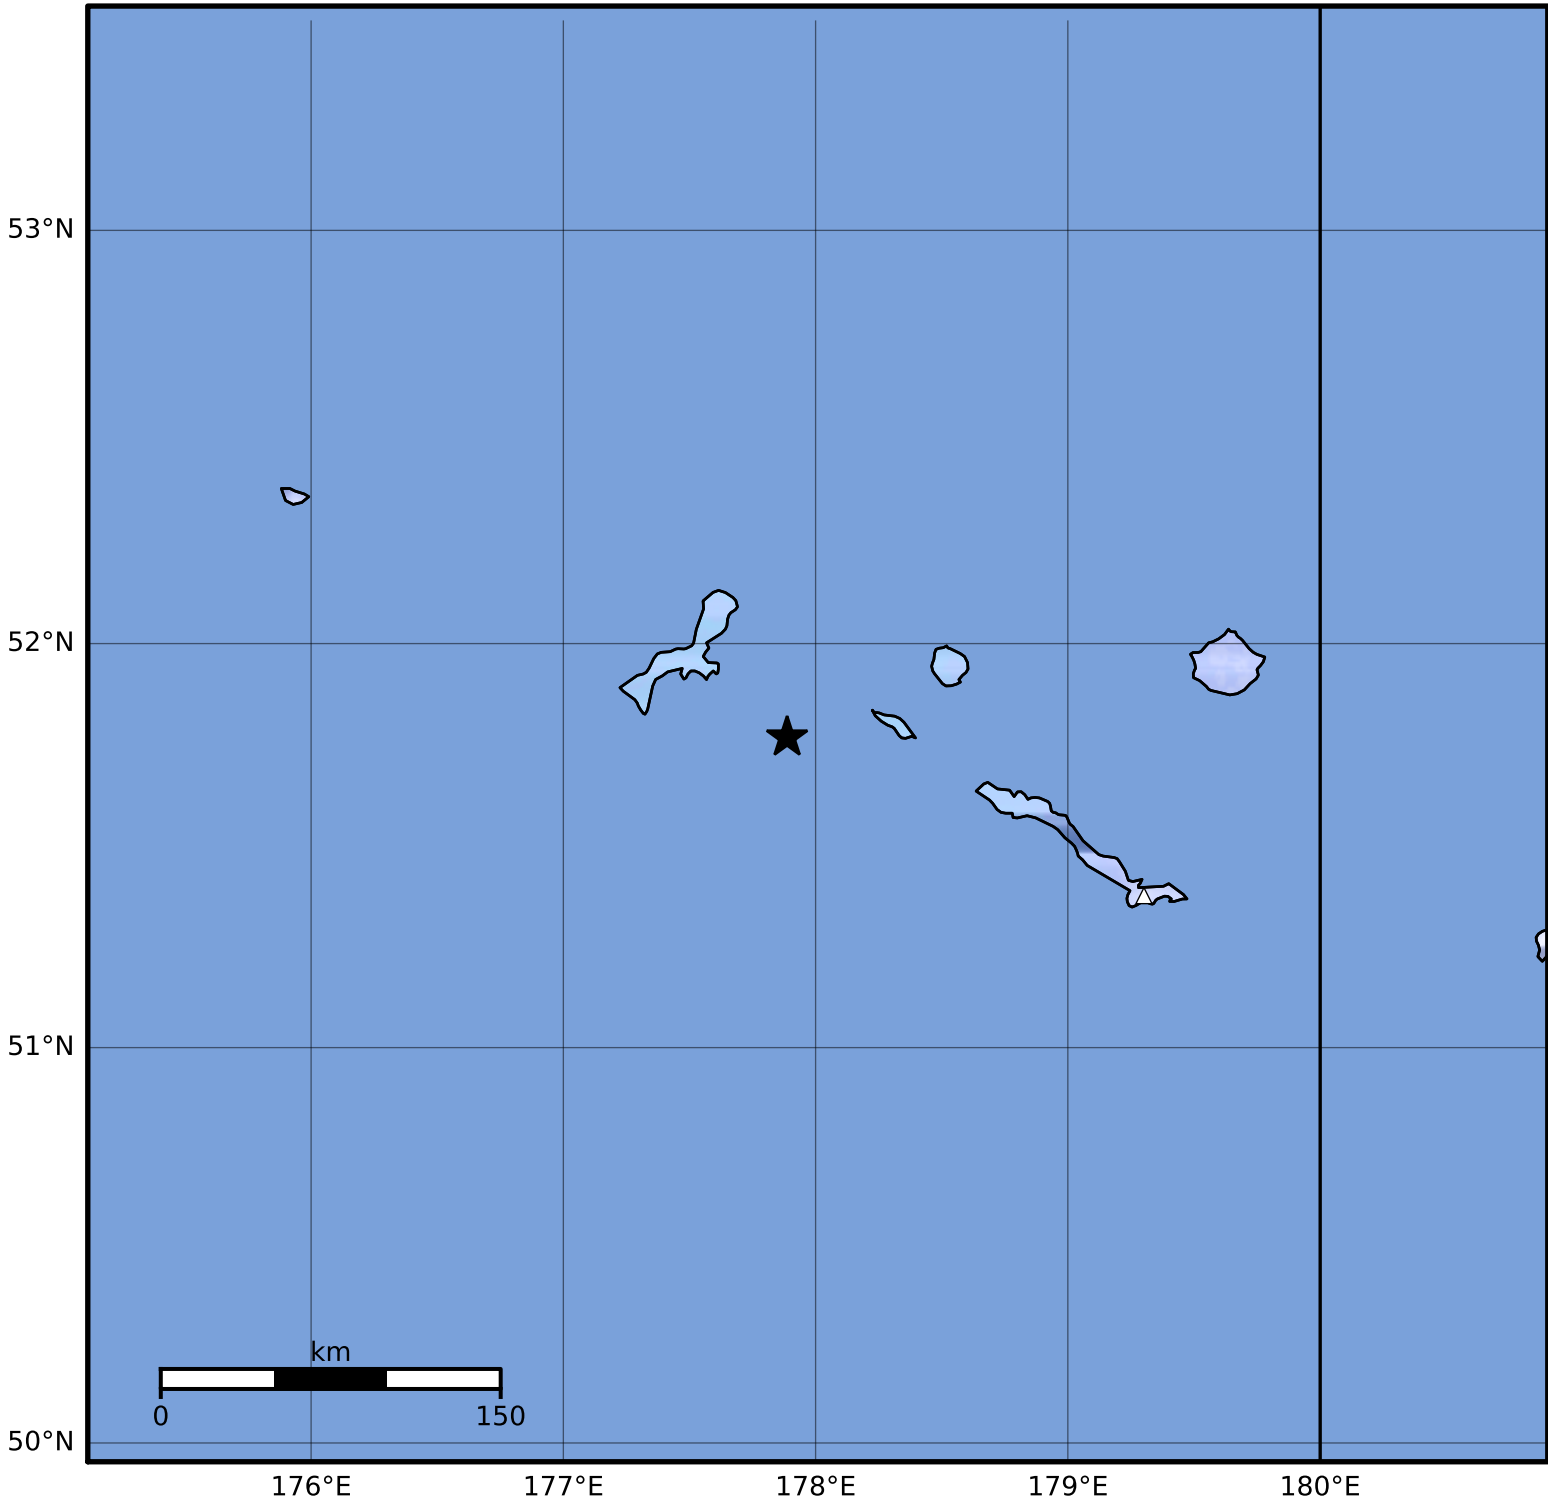

Macroseismic Intensity Map Alaska Earthquake Center
 ShakeMap: 81 km (50 miles) WNW of Amchitka
 Aug 18, 2023 11:22:39 UTC M4.0 N51.77 E177.89 Depth: 136.4km ID:ak023akkaez8

SHAKING	Not felt	Weak	Light	Moderate	Strong	Very strong	Severe	Violent	Extreme
DAMAGE	None	None	None	Very light	Light	Moderate	Moderate/heavy	Heavy	Very heavy
PGA(%g)	<0.0464	0.297	2.76	6.2	11.5	21.5	40.1	74.7	>139
PGV(cm/s)	<0.0215	0.135	1.41	4.65	9.64	20	41.4	85.8	>178
INTENSITY	I	II-III	IV	V	VI	VII	VIII	IX	X+

Scale based on Worden et al. (2012)

Version 2: Processed 2023-08-18T15:53:10Z

△ Seismic Instrument ○ Reported Intensity

★ Epicenter