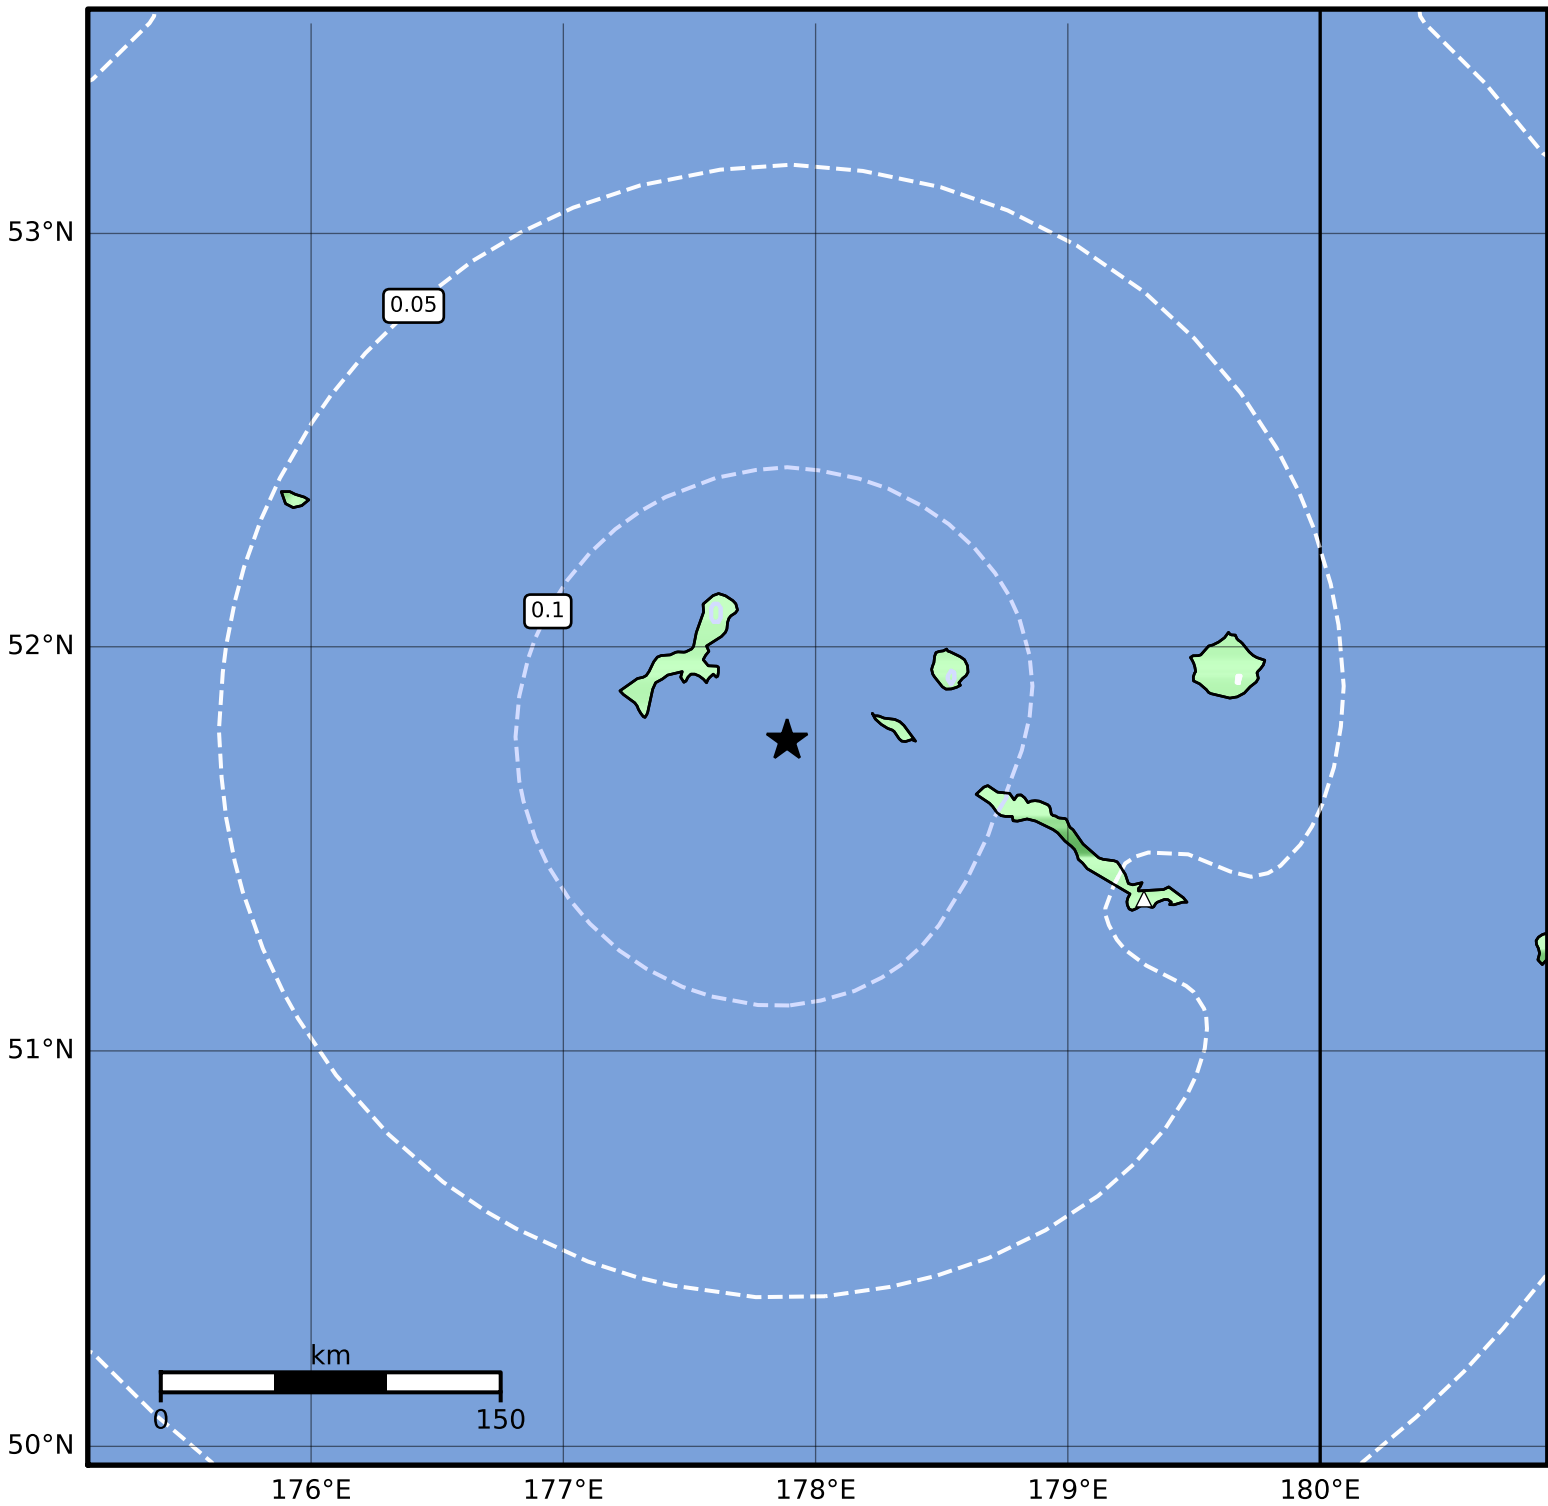

Peak Ground Acceleration Map Alaska Earthquake Center
ShakeMap: 81 km (50 miles) WNW of Amchitka
Aug 18, 2023 11:22:39 UTC M4.0 N51.77 E177.89 Depth: 136.4km ID:ak023akkaez8

PGA (%g)	0.1	0.2	0.5	1	2	5	10	20	50	100	200
----------	-----	-----	-----	---	---	---	----	----	----	-----	-----

Scale based on Worden et al. (2012)

Version 2: Processed 2023-08-18T15:53:10Z

△ Seismic Instrument ○ Reported Intensity

★ Epicenter