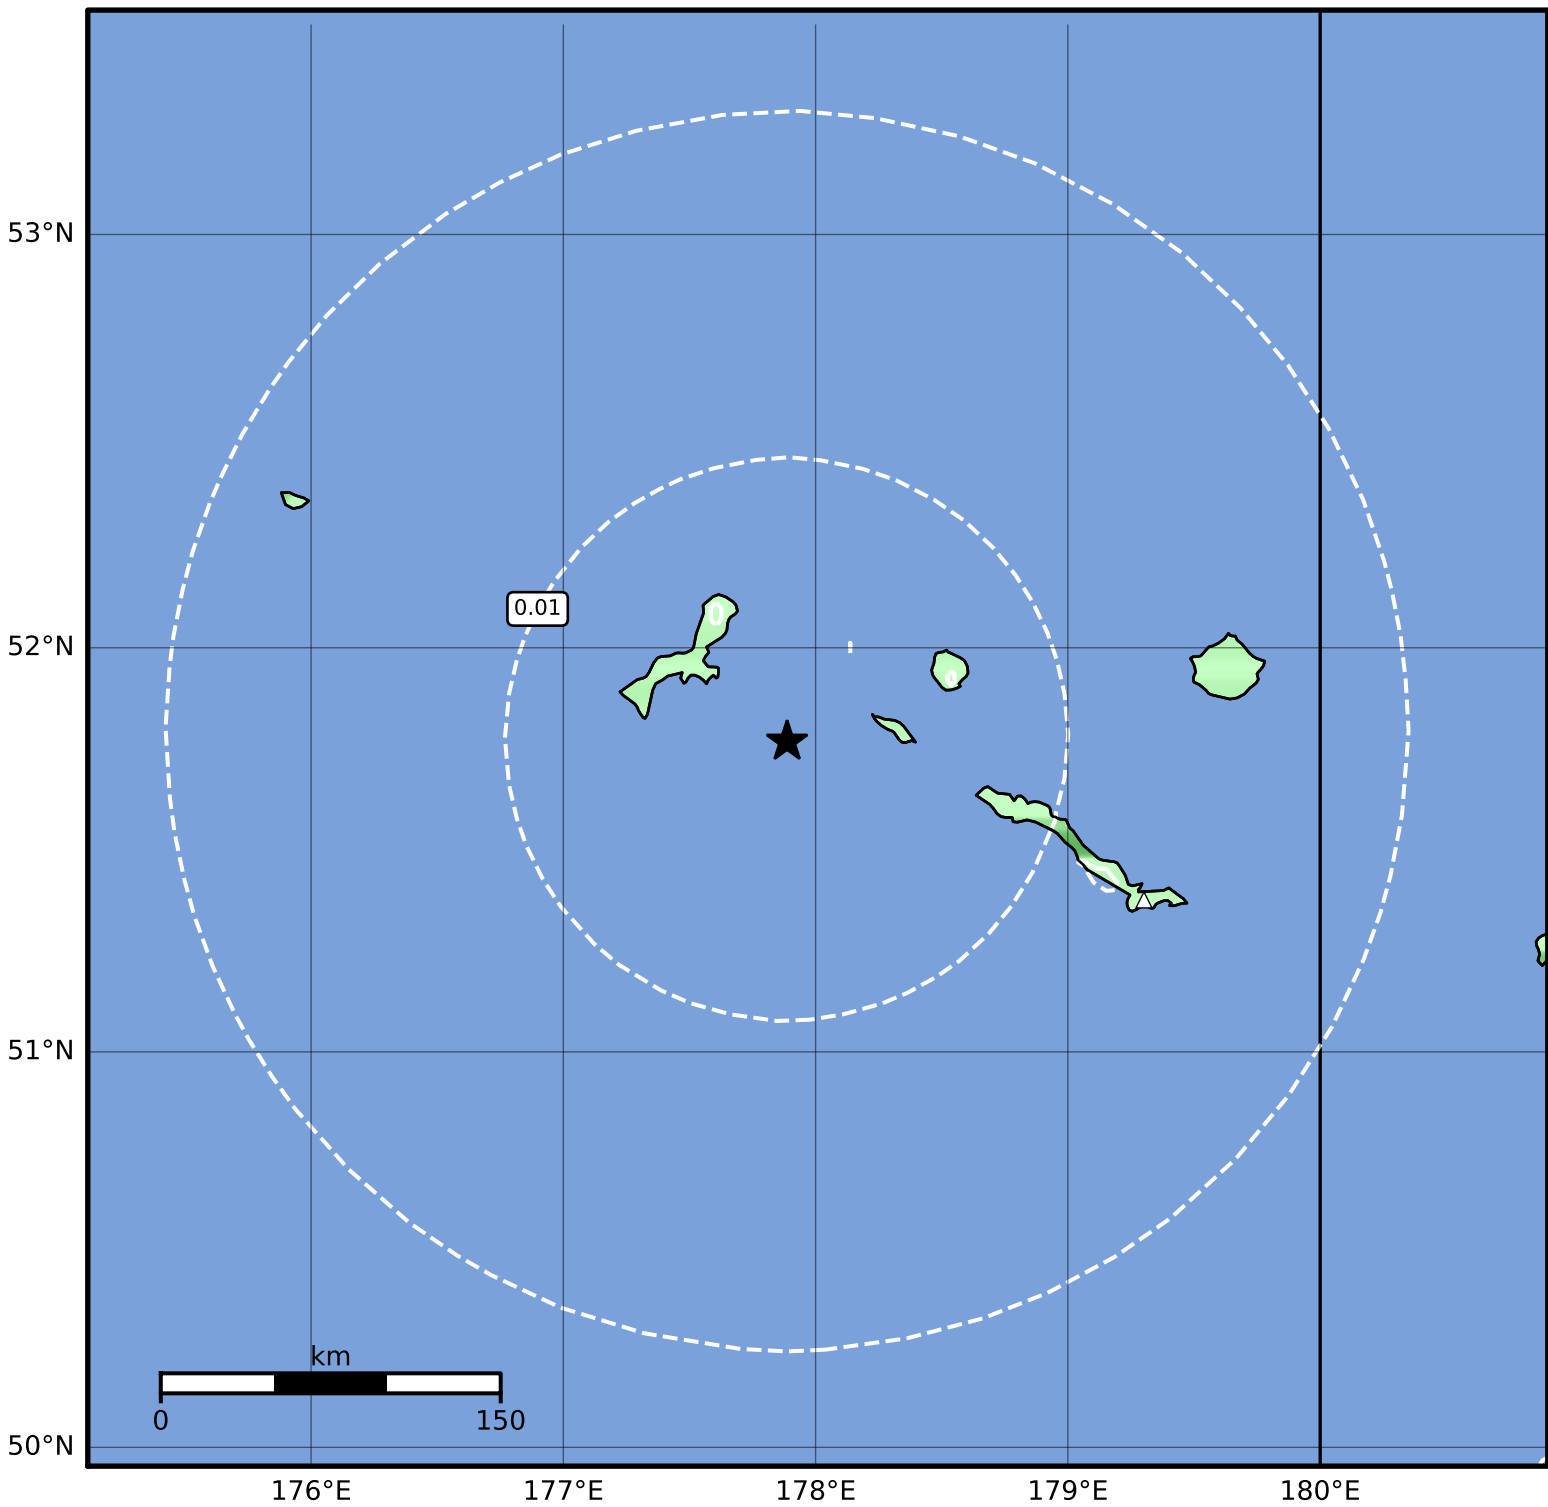

Peak Ground Velocity Map Alaska Earthquake Center  
ShakeMap: 81 km (50 miles) WNW of Amchitka  
Aug 18, 2023 11:22:39 UTC M4.0 N51.77 E177.89 Depth: 136.4km ID:ak023akkaez8

Scale based on Worden et al. (2012)

Version 2: Processed 2023-08-18T15:53:10Z

△ Seismic Instrument ○ Reported Intensity

★ Epicenter