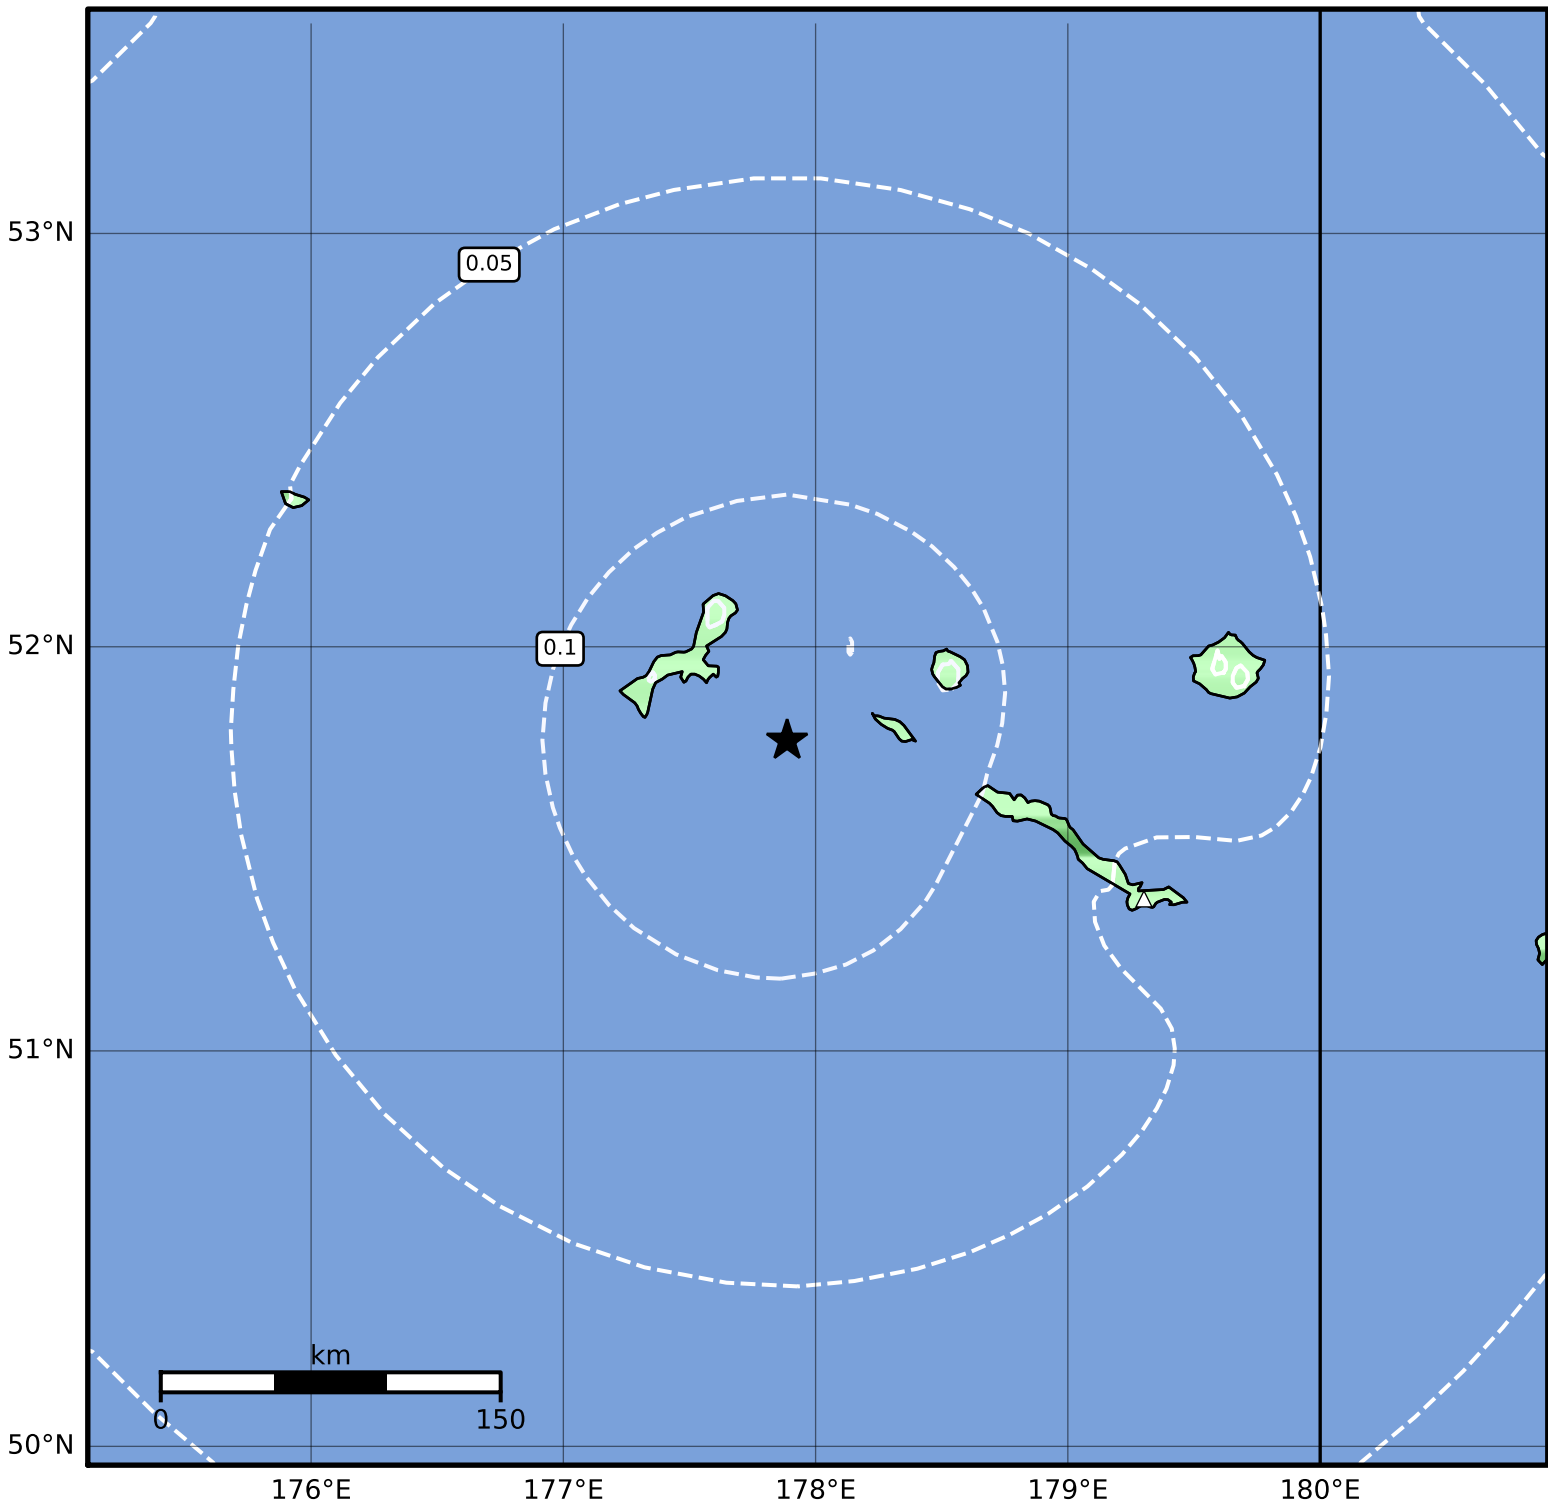

0.3 Second Peak Spectral Acceleration Map Alaska Earthquake Center
 ShakeMap: 81 km (50 miles) WNW of Amchitka
 Aug 18, 2023 11:22:39 UTC M4.0 N51.77 E177.89 Depth: 136.4km ID:ak023akkaez8

SA(0.3) (%g)	0.1	0.2	0.5	1	2	5	10	20	50	100	200
--------------	-----	-----	-----	---	---	---	----	----	----	-----	-----

Scale based on Worden et al. (2012)

Version 2: Processed 2023-08-18T15:53:10Z

△ Seismic Instrument ○ Reported Intensity

★ Epicenter