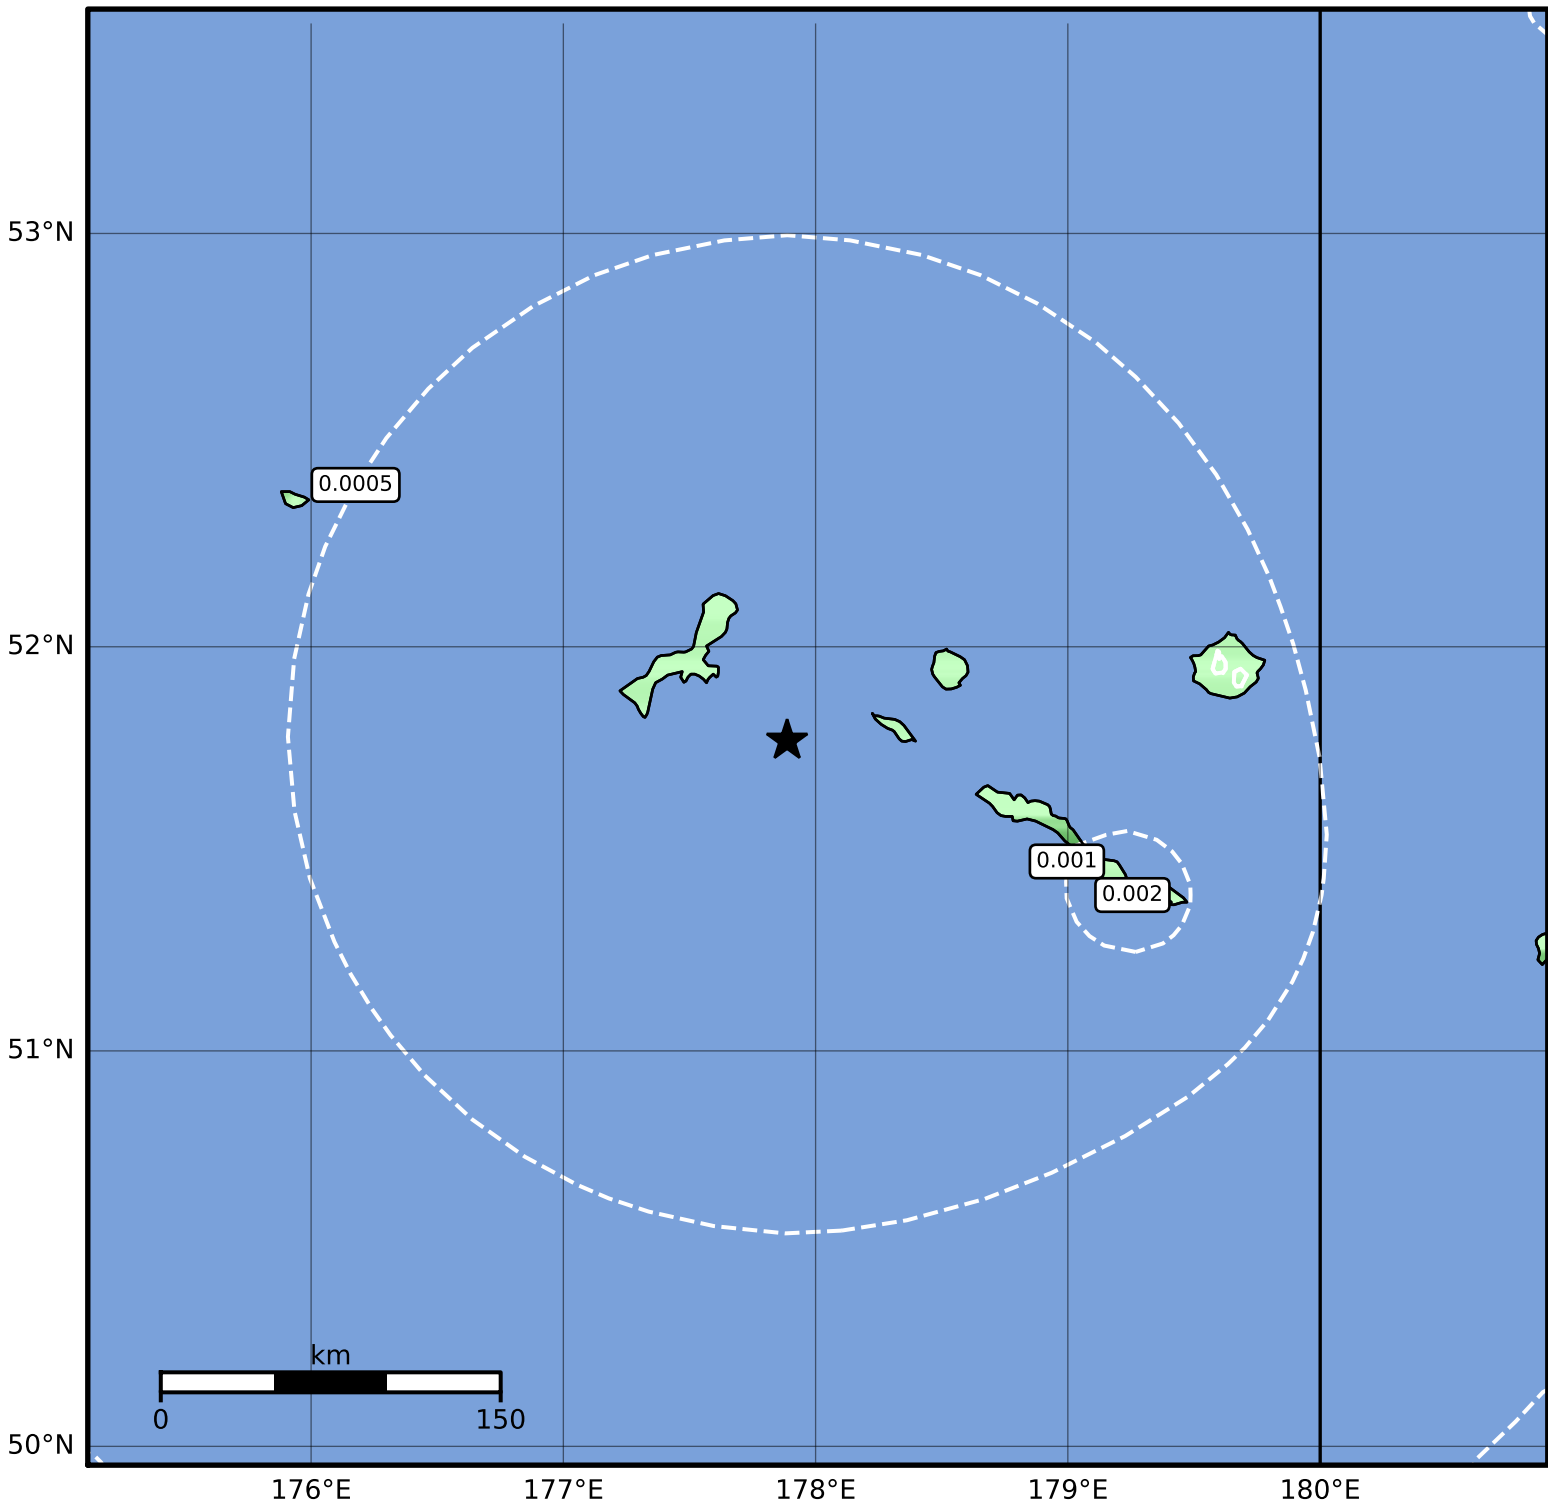

3.0 Second Peak Spectral Acceleration Map Alaska Earthquake Center
ShakeMap: 81 km (50 miles) WNW of Amchitka
Aug 18, 2023 11:22:39 UTC M4.0 N51.77 E177.89 Depth: 136.4km ID:ak023akkaez8

Scale based on Worden et al. (2012)

Version 2: Processed 2023-08-18T15:53:10Z

△ Seismic Instrument ○ Reported Intensity

★ Epicenter