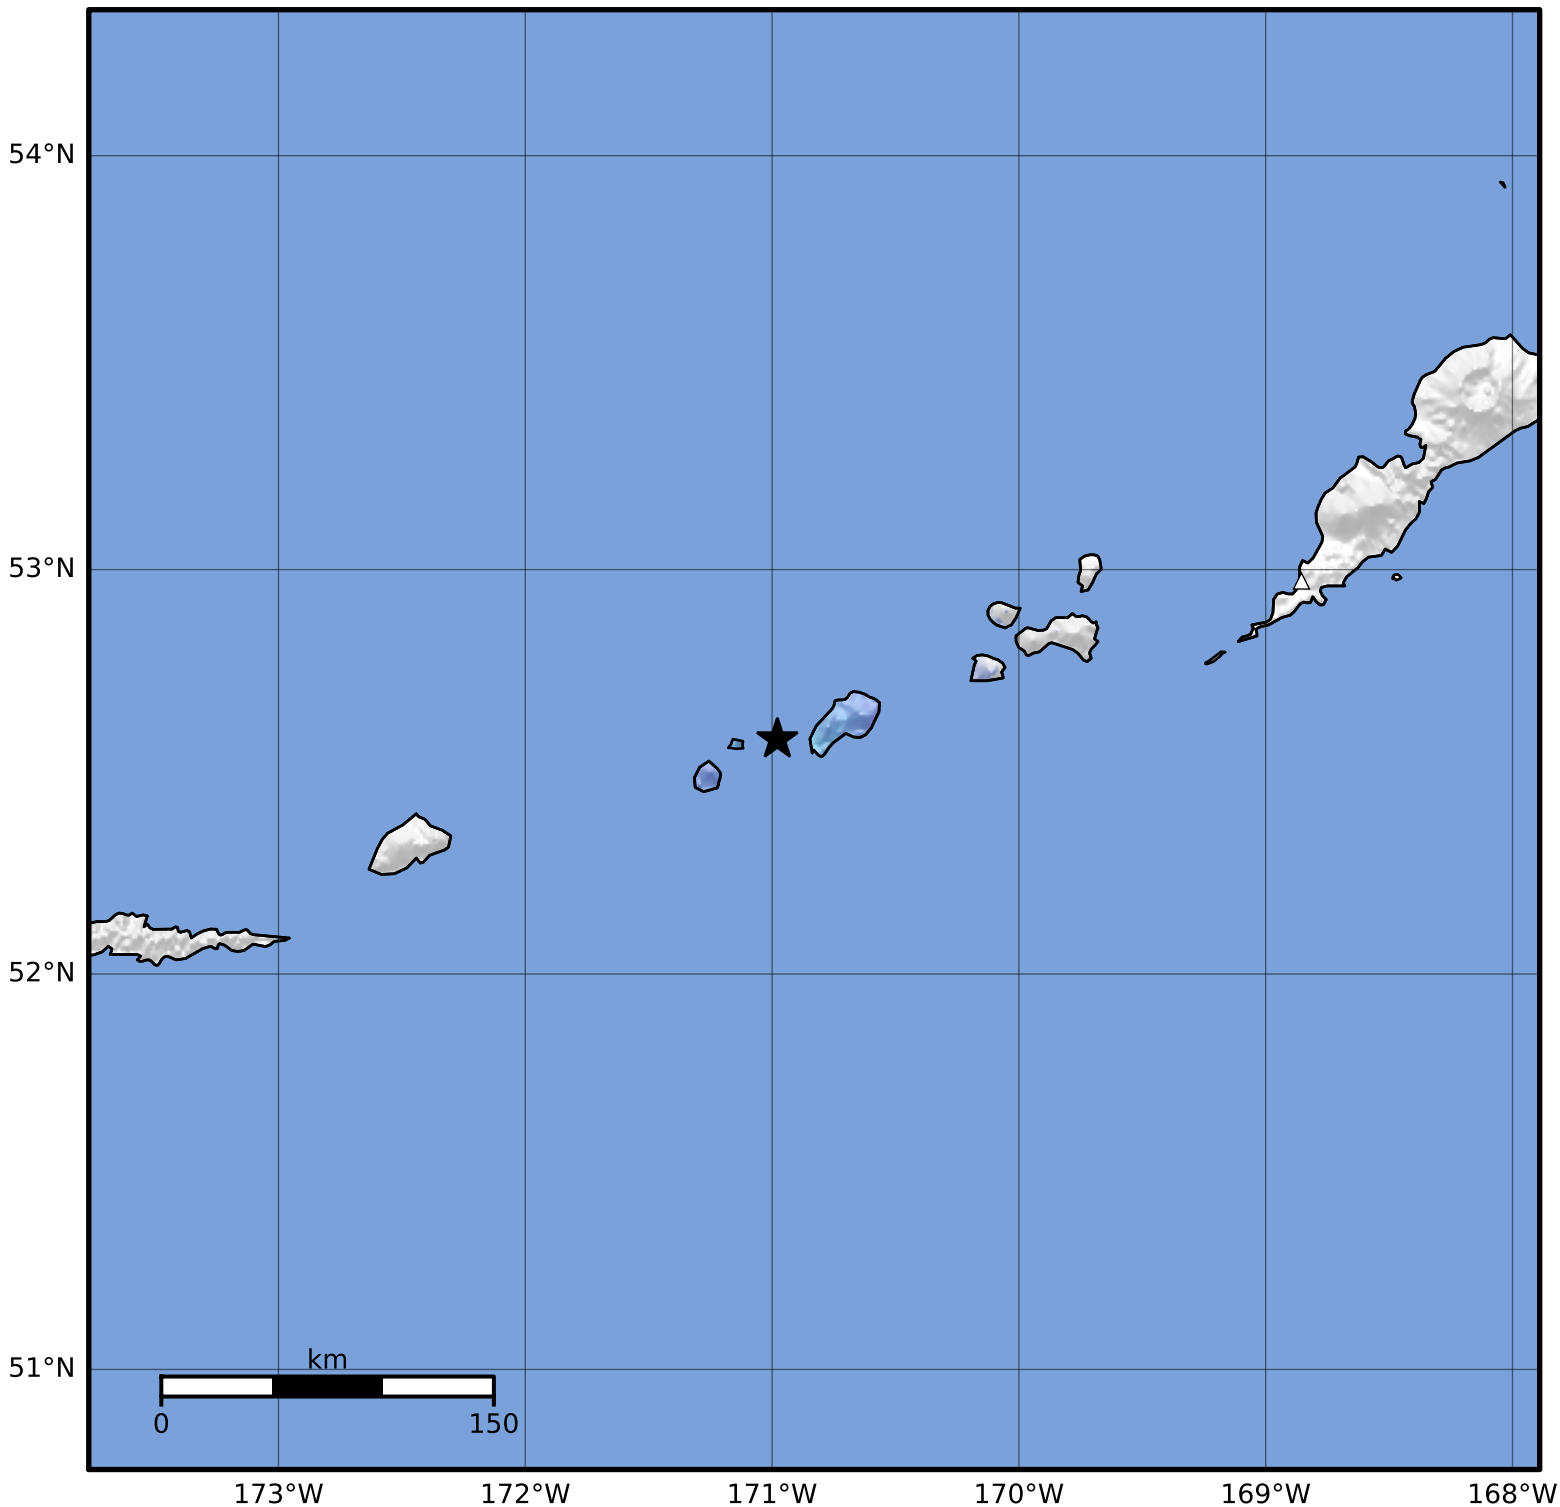

Macroseismic Intensity Map Alaska Earthquake Center
 ShakeMap: 74 km (46 miles) ENE of Amukta Pass
 Aug 18, 2023 15:35:13 UTC M3.7 N52.58 W170.98 Depth: 0.0km ID:ak023akmqurv

SHAKING	Not felt	Weak	Light	Moderate	Strong	Very strong	Severe	Violent	Extreme
DAMAGE	None	None	None	Very light	Light	Moderate	Moderate/heavy	Heavy	Very heavy
PGA(%g)	<0.0464	0.297	2.76	6.2	11.5	21.5	40.1	74.7	>139
PGV(cm/s)	<0.0215	0.135	1.41	4.65	9.64	20	41.4	85.8	>178
INTENSITY	I	II-III	IV	V	VI	VII	VIII	IX	X+

Scale based on Worden et al. (2012)

Version 1: Processed 2023-08-18T15:39:40Z

△ Seismic Instrument ○ Reported Intensity

★ Epicenter