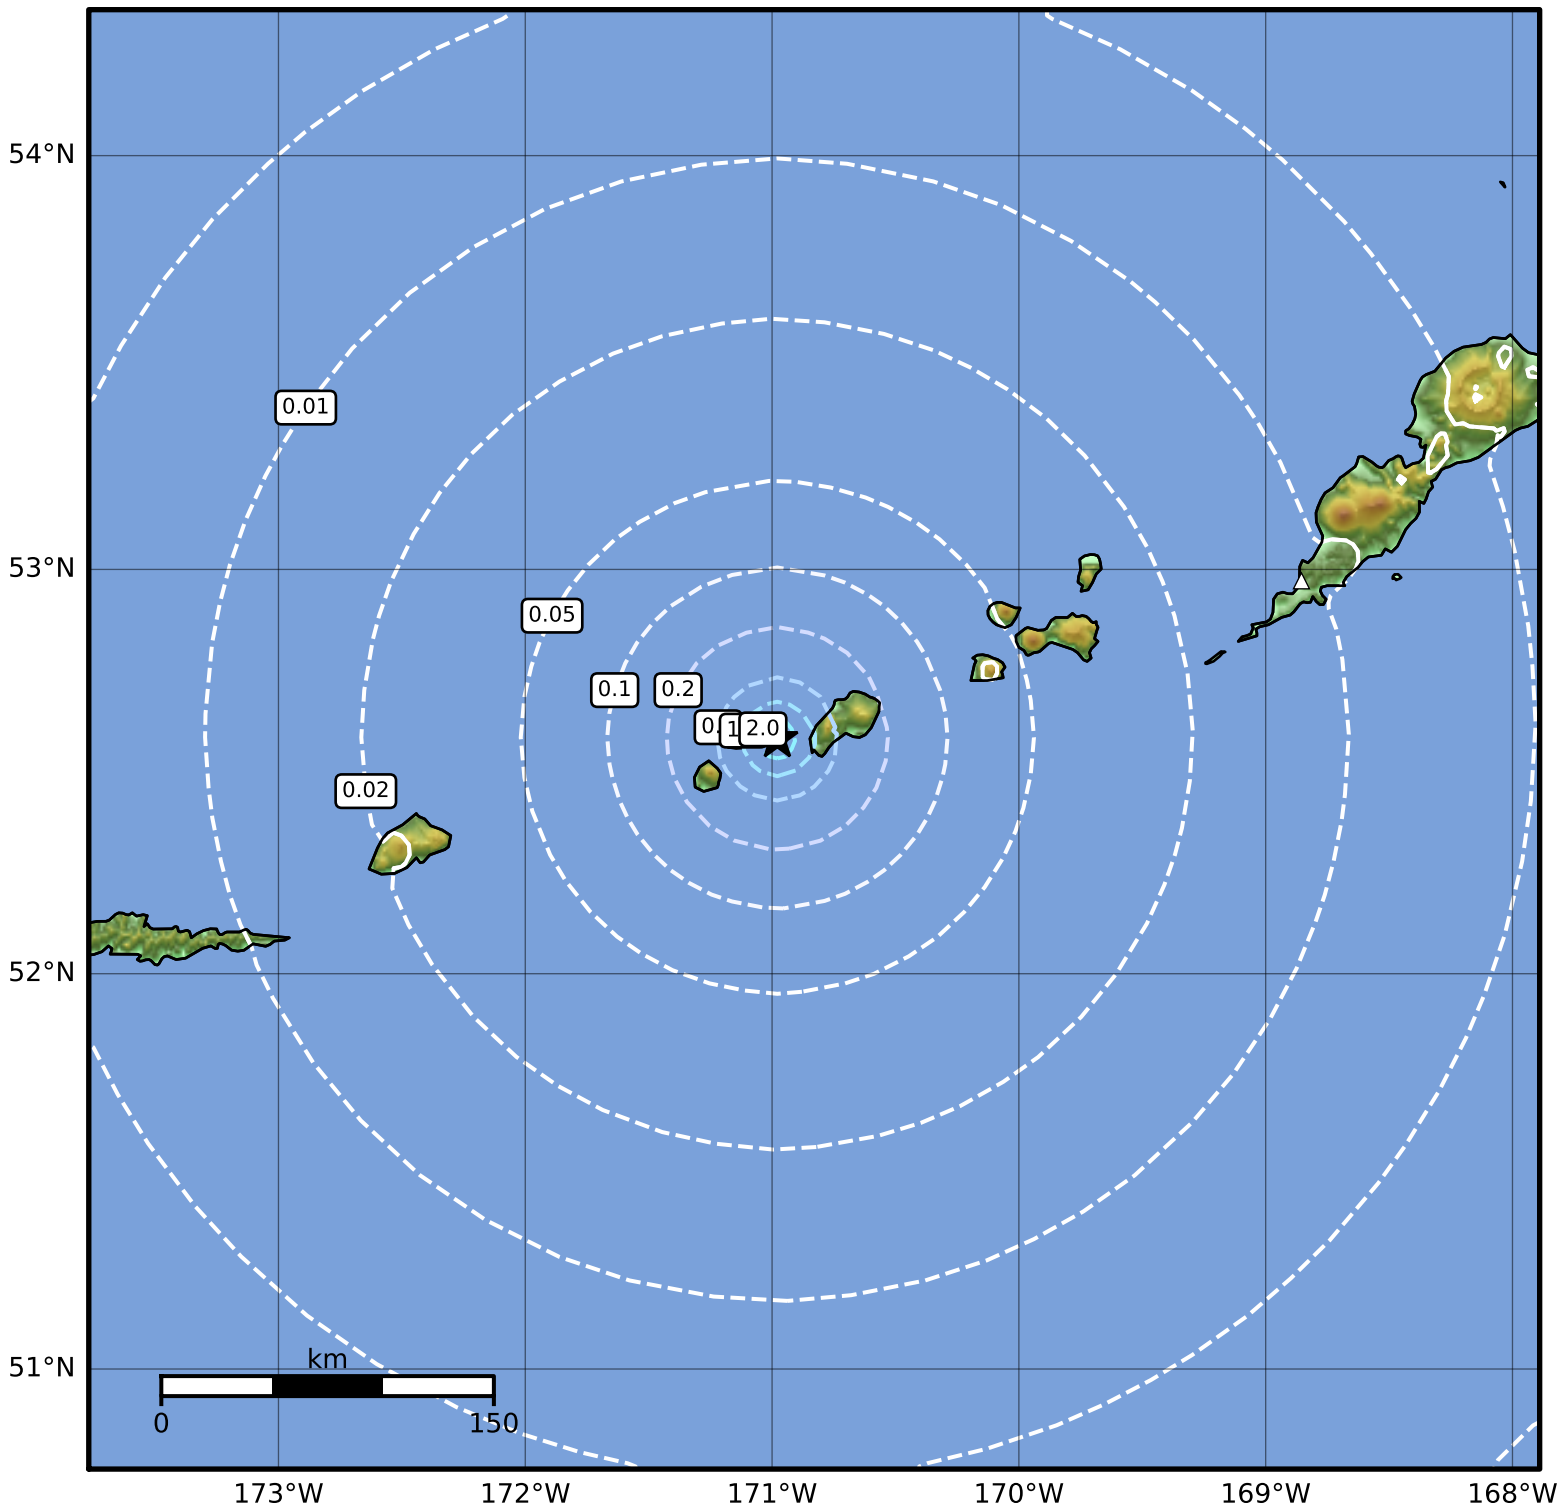

0.3 Second Peak Spectral Acceleration Map Alaska Earthquake Center
 ShakeMap: 74 km (46 miles) ENE of Amukta Pass
 Aug 18, 2023 15:35:13 UTC M3.7 N52.58 W170.98 Depth: 0.0km ID:ak023akmqurv

SA(0.3) (%g)	0.1	0.2	0.5	1	2	5	10	20	50	100	200
--------------	-----	-----	-----	---	---	---	----	----	----	-----	-----

Scale based on Worden et al. (2012)

Version 1: Processed 2023-08-18T15:39:40Z

△ Seismic Instrument ○ Reported Intensity

★ Epicenter