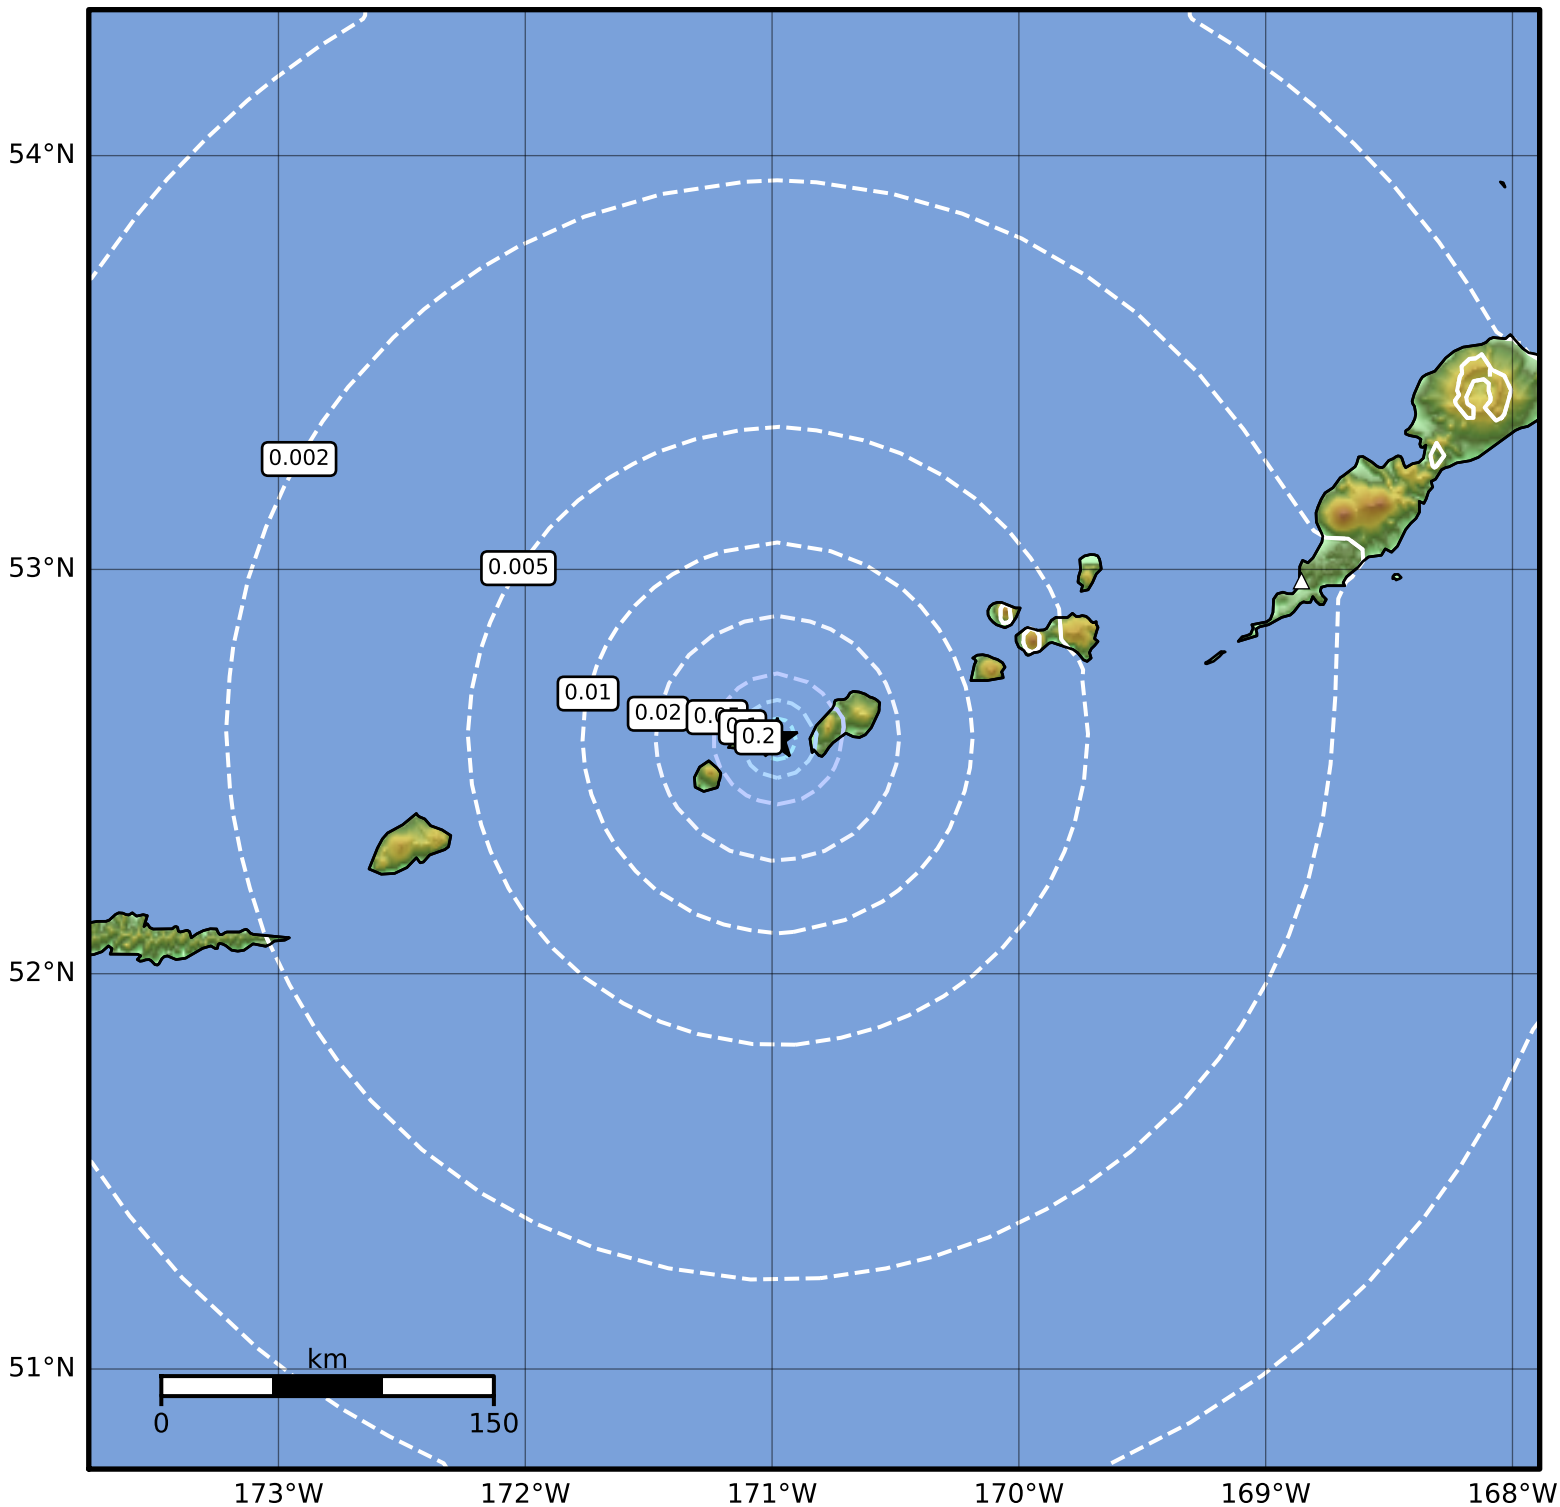

1.0 Second Peak Spectral Acceleration Map Alaska Earthquake Center
 ShakeMap: 74 km (46 miles) ENE of Amukta Pass
 Aug 18, 2023 15:35:13 UTC M3.7 N52.58 W170.98 Depth: 0.0km ID:ak023akmqurv

SA(1.0) (%g)	0.1	0.2	0.5	1	2	5	10	20	50	100	200
--------------	-----	-----	-----	---	---	---	----	----	----	-----	-----

Scale based on Worden et al. (2012)

Version 1: Processed 2023-08-18T15:39:40Z

△ Seismic Instrument ○ Reported Intensity

★ Epicenter