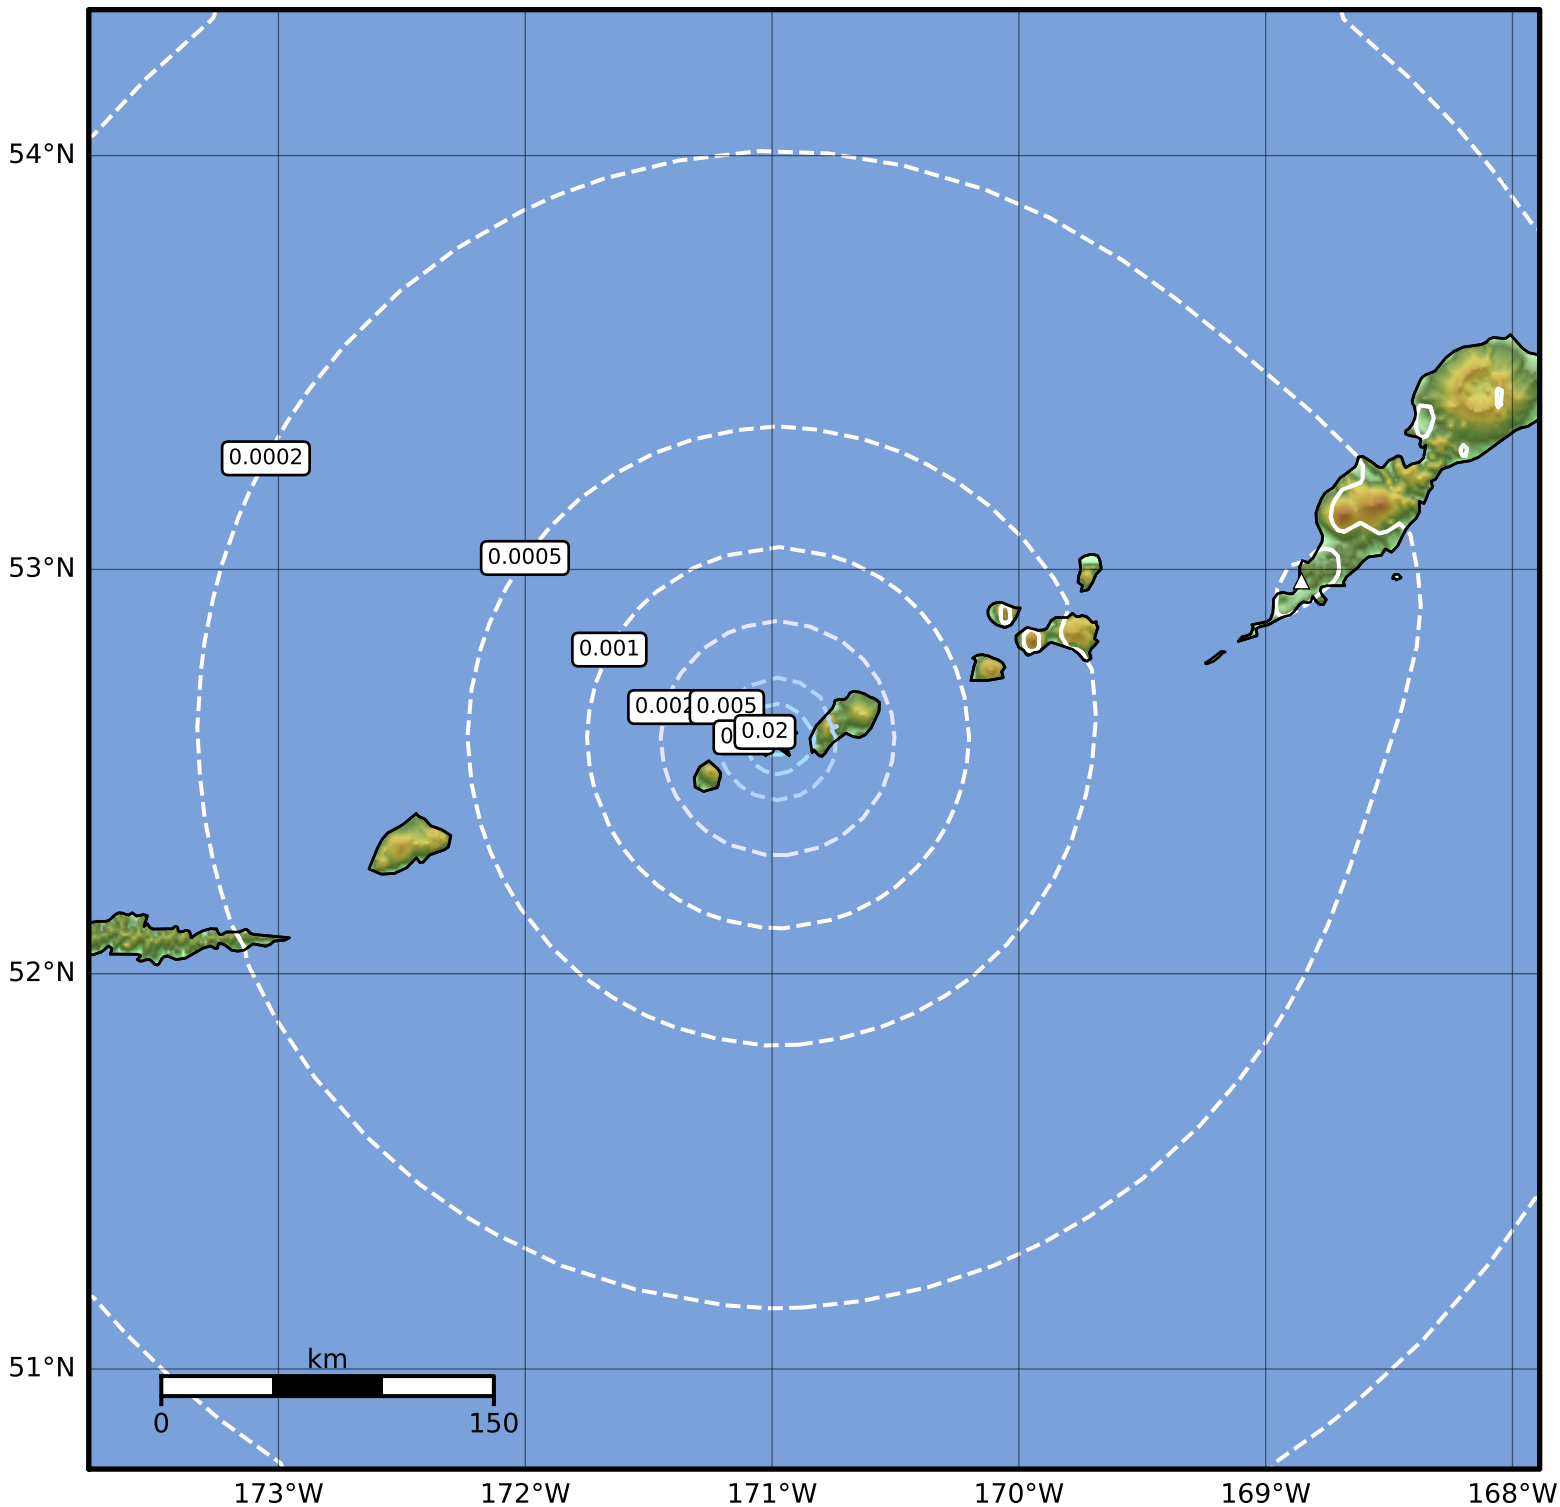

3.0 Second Peak Spectral Acceleration Map Alaska Earthquake Center
ShakeMap: 74 km (46 miles) ENE of Amukta Pass
Aug 18, 2023 15:35:13 UTC M3.7 N52.58 W170.98 Depth: 0.0km ID:ak023akmqurv

Scale based on Worden et al. (2012)

Version 1: Processed 2023-08-18T15:39:40Z

△ Seismic Instrument ○ Reported Intensity

★ Epicenter