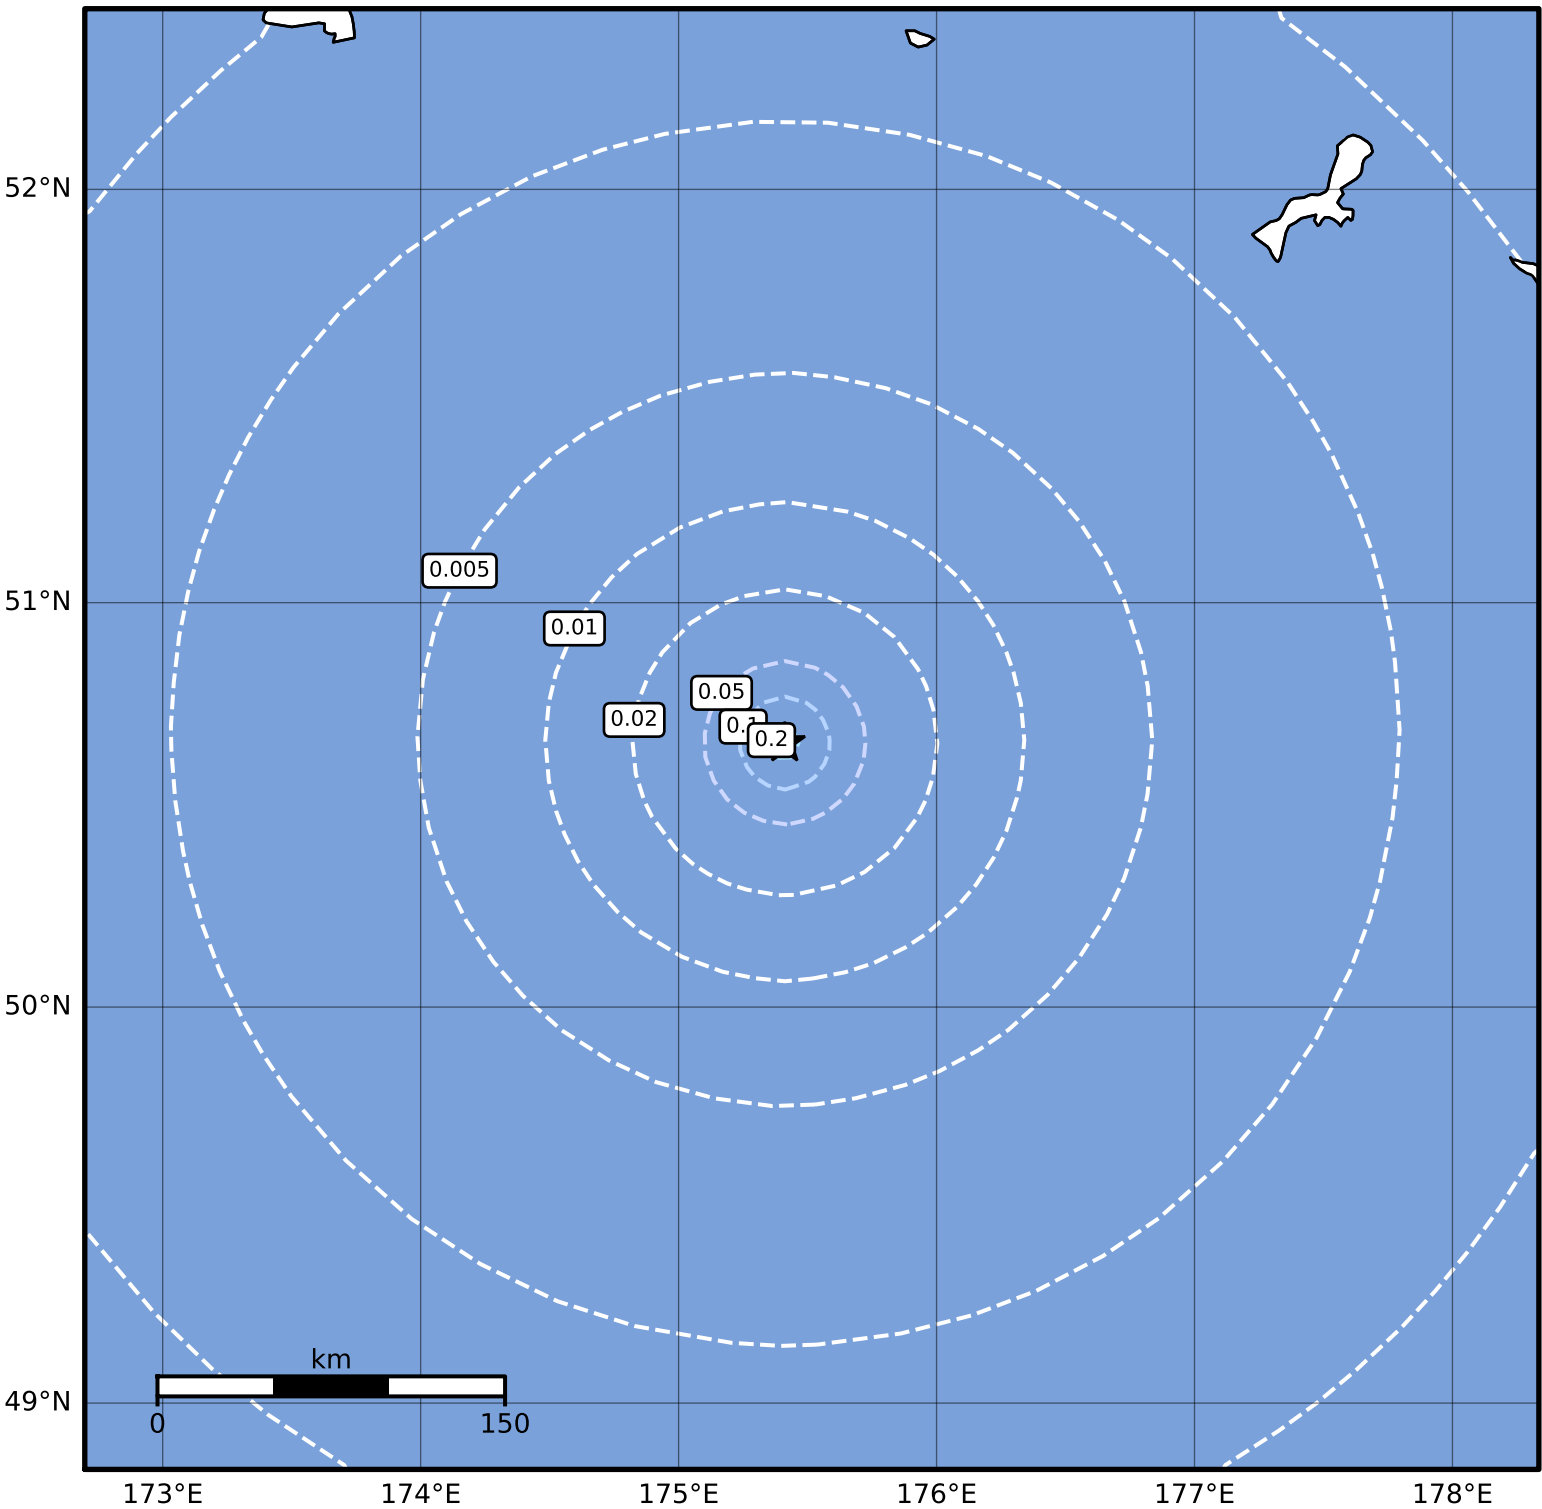

Peak Ground Velocity Map Alaska Earthquake Center  
ShakeMap: 192 km (119 miles) S of Buldir Is  
Aug 18, 2023 17:37:35 UTC M3.5 N50.66 E175.41 Depth: 10.0km ID:ak023aknyc90

<b>PGV (cm/s)</b>	<b>0.1</b>	<b>0.2</b>	<b>0.5</b>	<b>1</b>	<b>2</b>	<b>5</b>	<b>10</b>	<b>20</b>	<b>50</b>	<b>100</b>	<b>200</b>
-------------------	------------	------------	------------	----------	----------	----------	-----------	-----------	-----------	------------	------------

Scale based on Worden et al. (2012)

Version 1: Processed 2023-08-18T18:21:55Z

△ Seismic Instrument ○ Reported Intensity

★ Epicenter