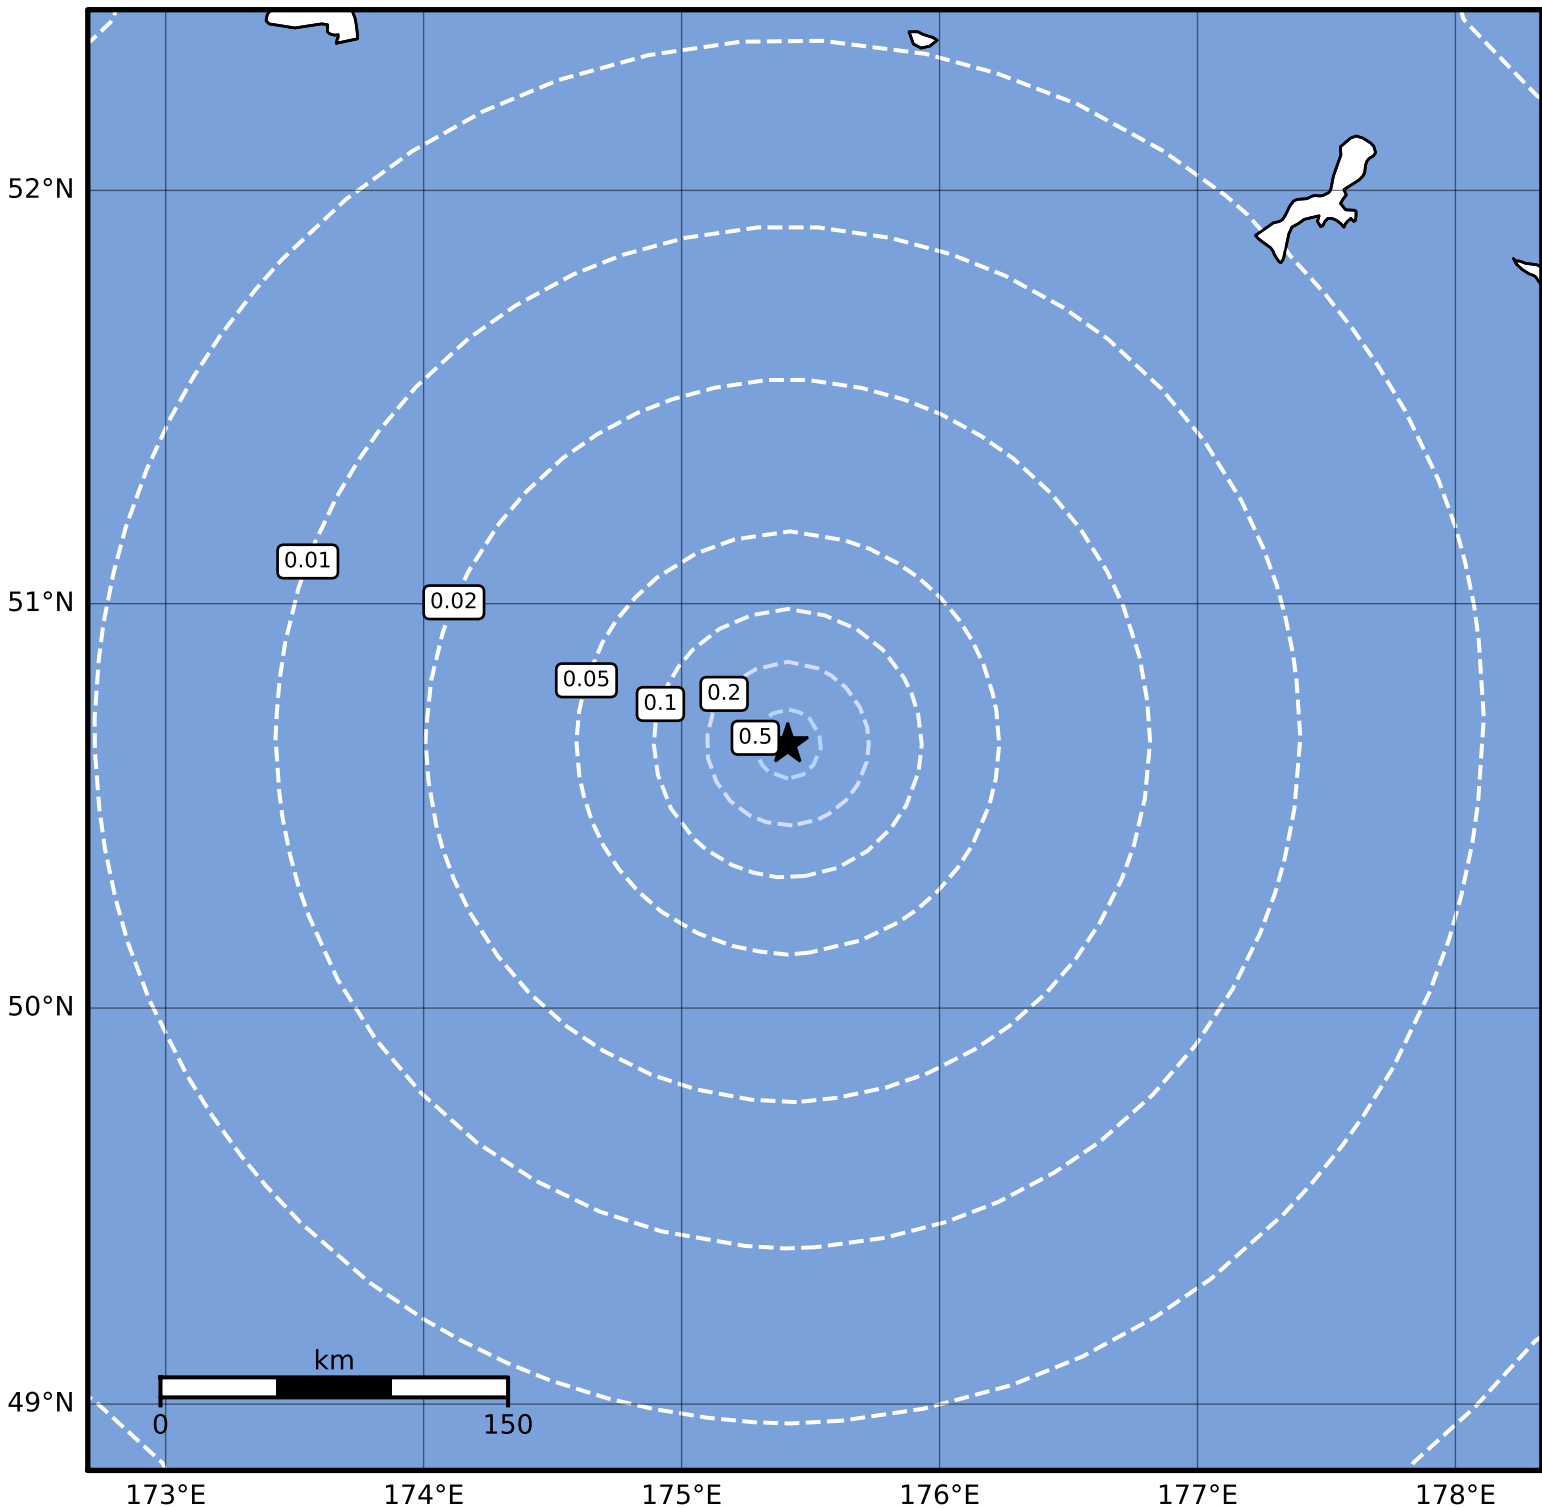

0.3 Second Peak Spectral Acceleration Map Alaska Earthquake Center
 ShakeMap: 192 km (119 miles) S of Buldir Is
 Aug 18, 2023 17:37:35 UTC M3.5 N50.66 E175.41 Depth: 10.0km ID:ak023aknyc90

SA(0.3) (%g)	0.1	0.2	0.5	1	2	5	10	20	50	100	200
---------------------	------------	------------	------------	----------	----------	----------	-----------	-----------	-----------	------------	------------

Scale based on Worden et al. (2012)

Version 1: Processed 2023-08-18T18:21:55Z

△ Seismic Instrument ○ Reported Intensity

★ Epicenter