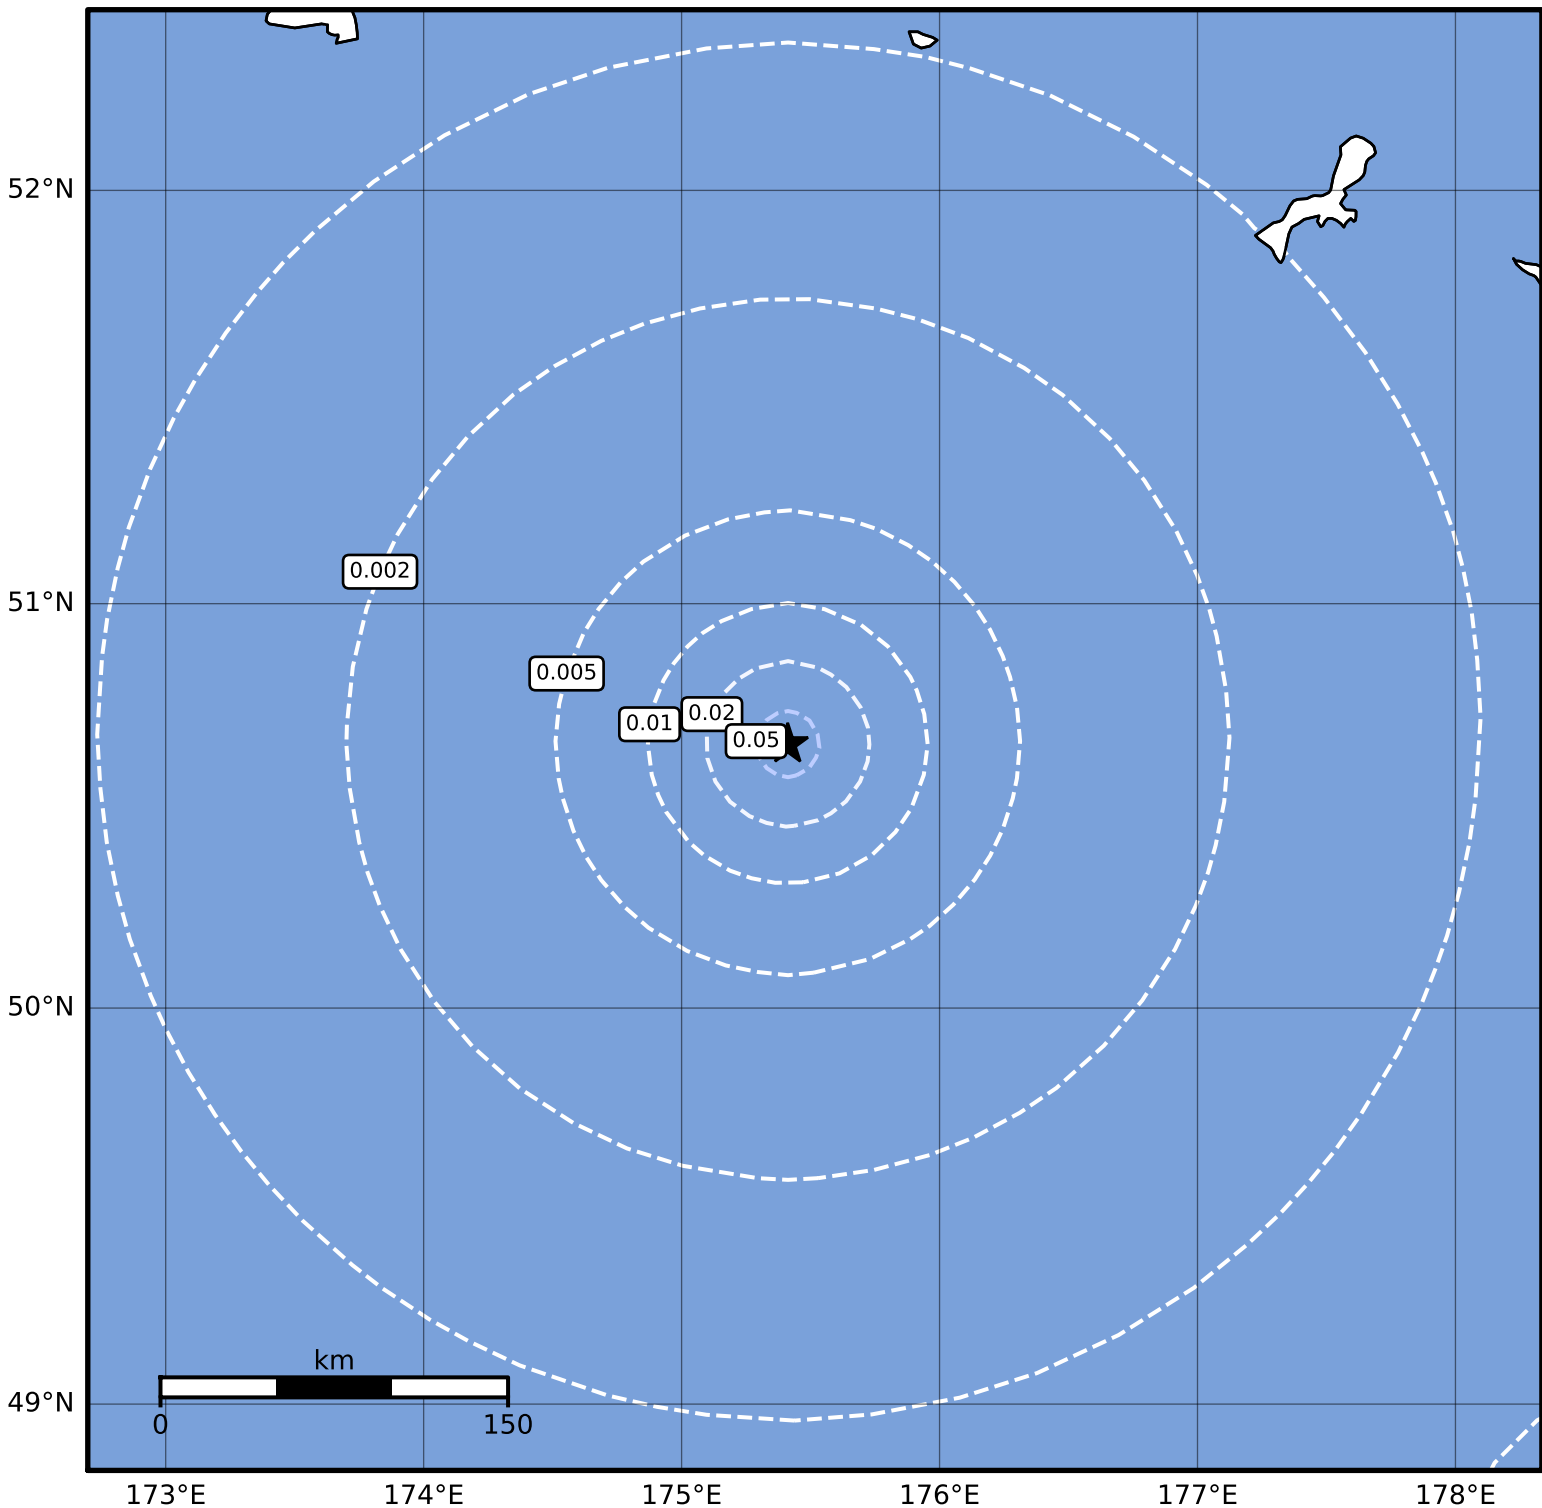

1.0 Second Peak Spectral Acceleration Map Alaska Earthquake Center
ShakeMap: 192 km (119 miles) S of Buldir Is
Aug 18, 2023 17:37:35 UTC M3.5 N50.66 E175.41 Depth: 10.0km ID:ak023aknyc90

SA(1.0) (%g)	0.1	0.2	0.5	1	2	5	10	20	50	100	200
--------------	-----	-----	-----	---	---	---	----	----	----	-----	-----

Scale based on Worden et al. (2012)

Version 1: Processed 2023-08-18T18:21:55Z

△ Seismic Instrument ○ Reported Intensity

★ Epicenter