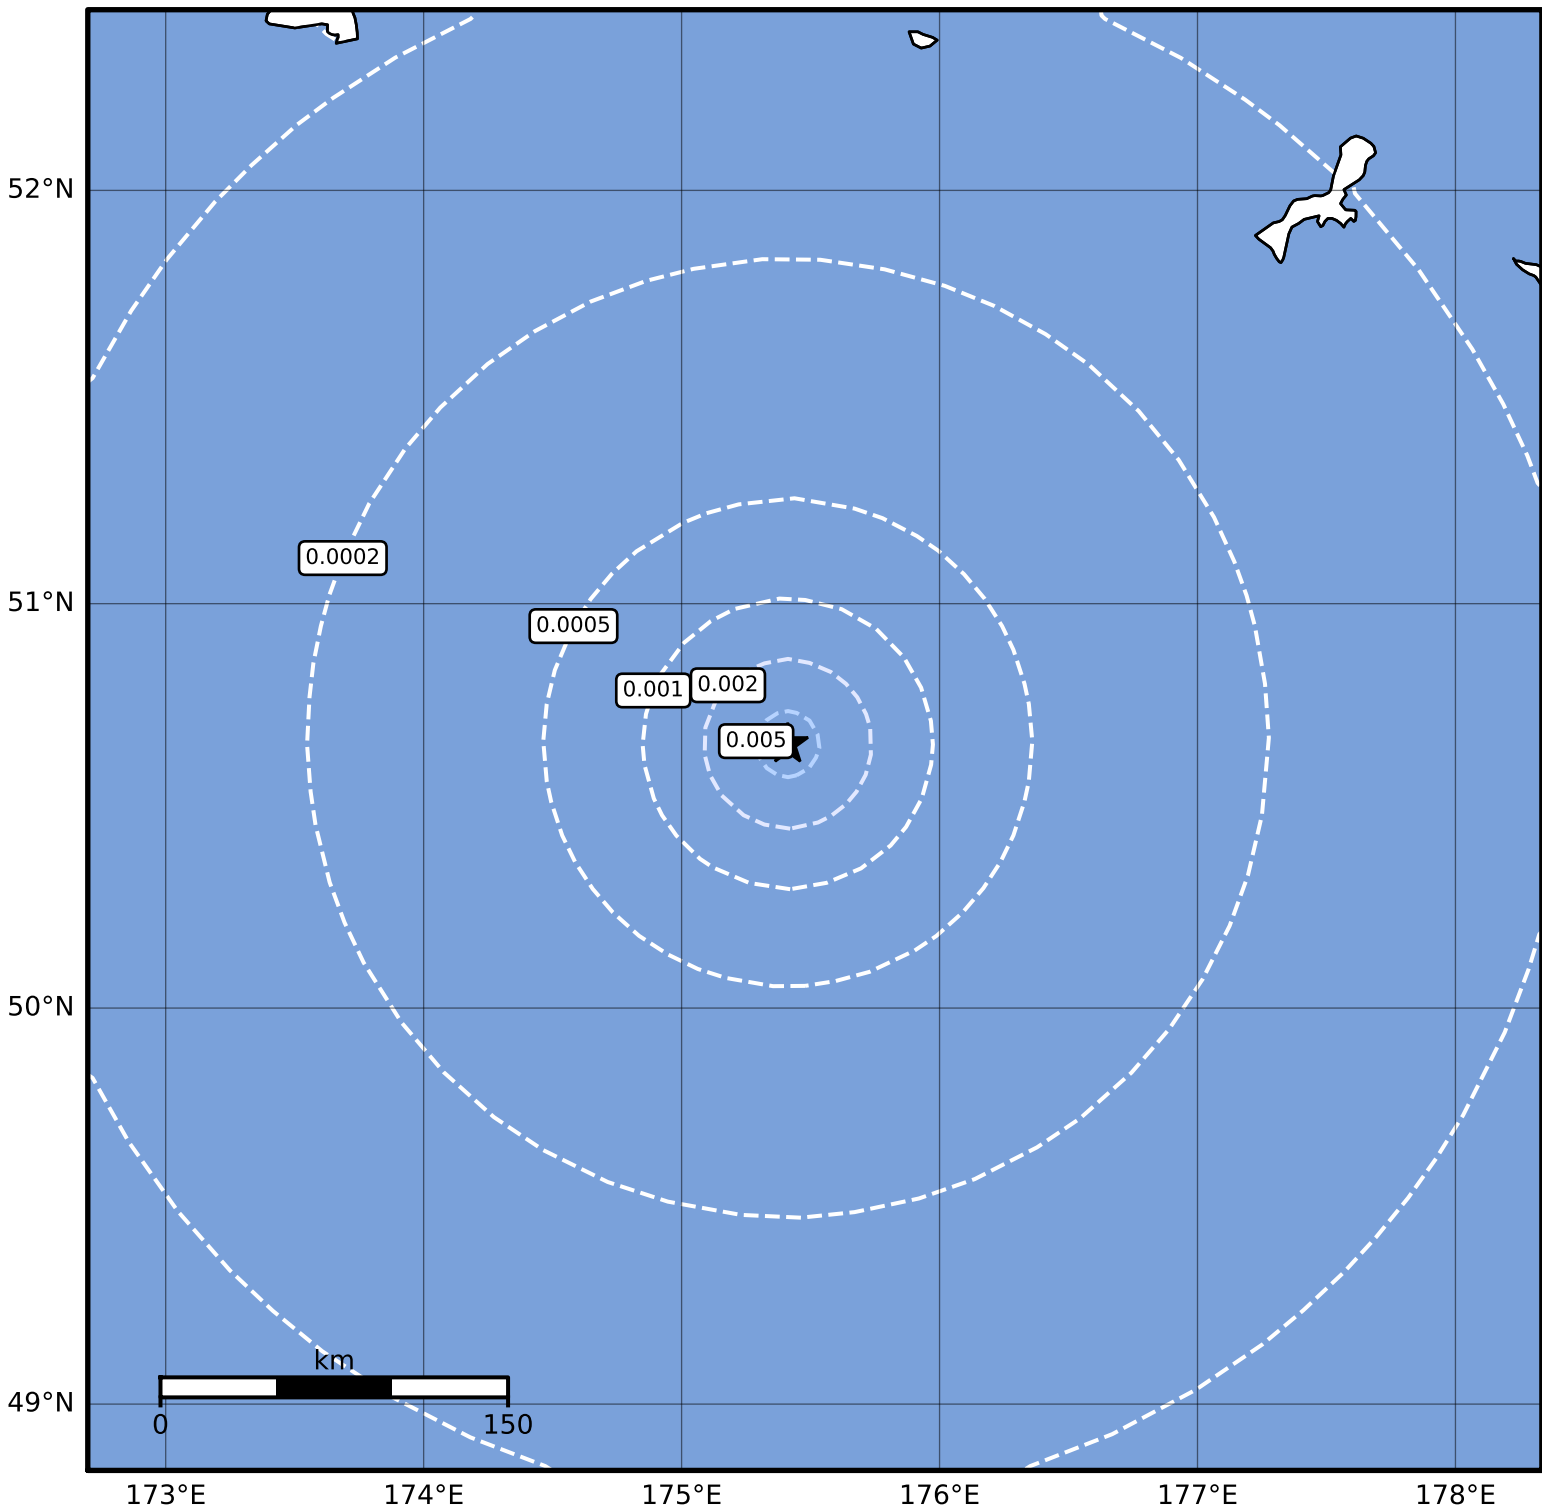

3.0 Second Peak Spectral Acceleration Map Alaska Earthquake Center
ShakeMap: 192 km (119 miles) S of Buldir Is
Aug 18, 2023 17:37:35 UTC M3.5 N50.66 E175.41 Depth: 10.0km ID:ak023aknyc90

Scale based on Worden et al. (2012)

Version 1: Processed 2023-08-18T18:21:55Z

△ Seismic Instrument ○ Reported Intensity

★ Epicenter