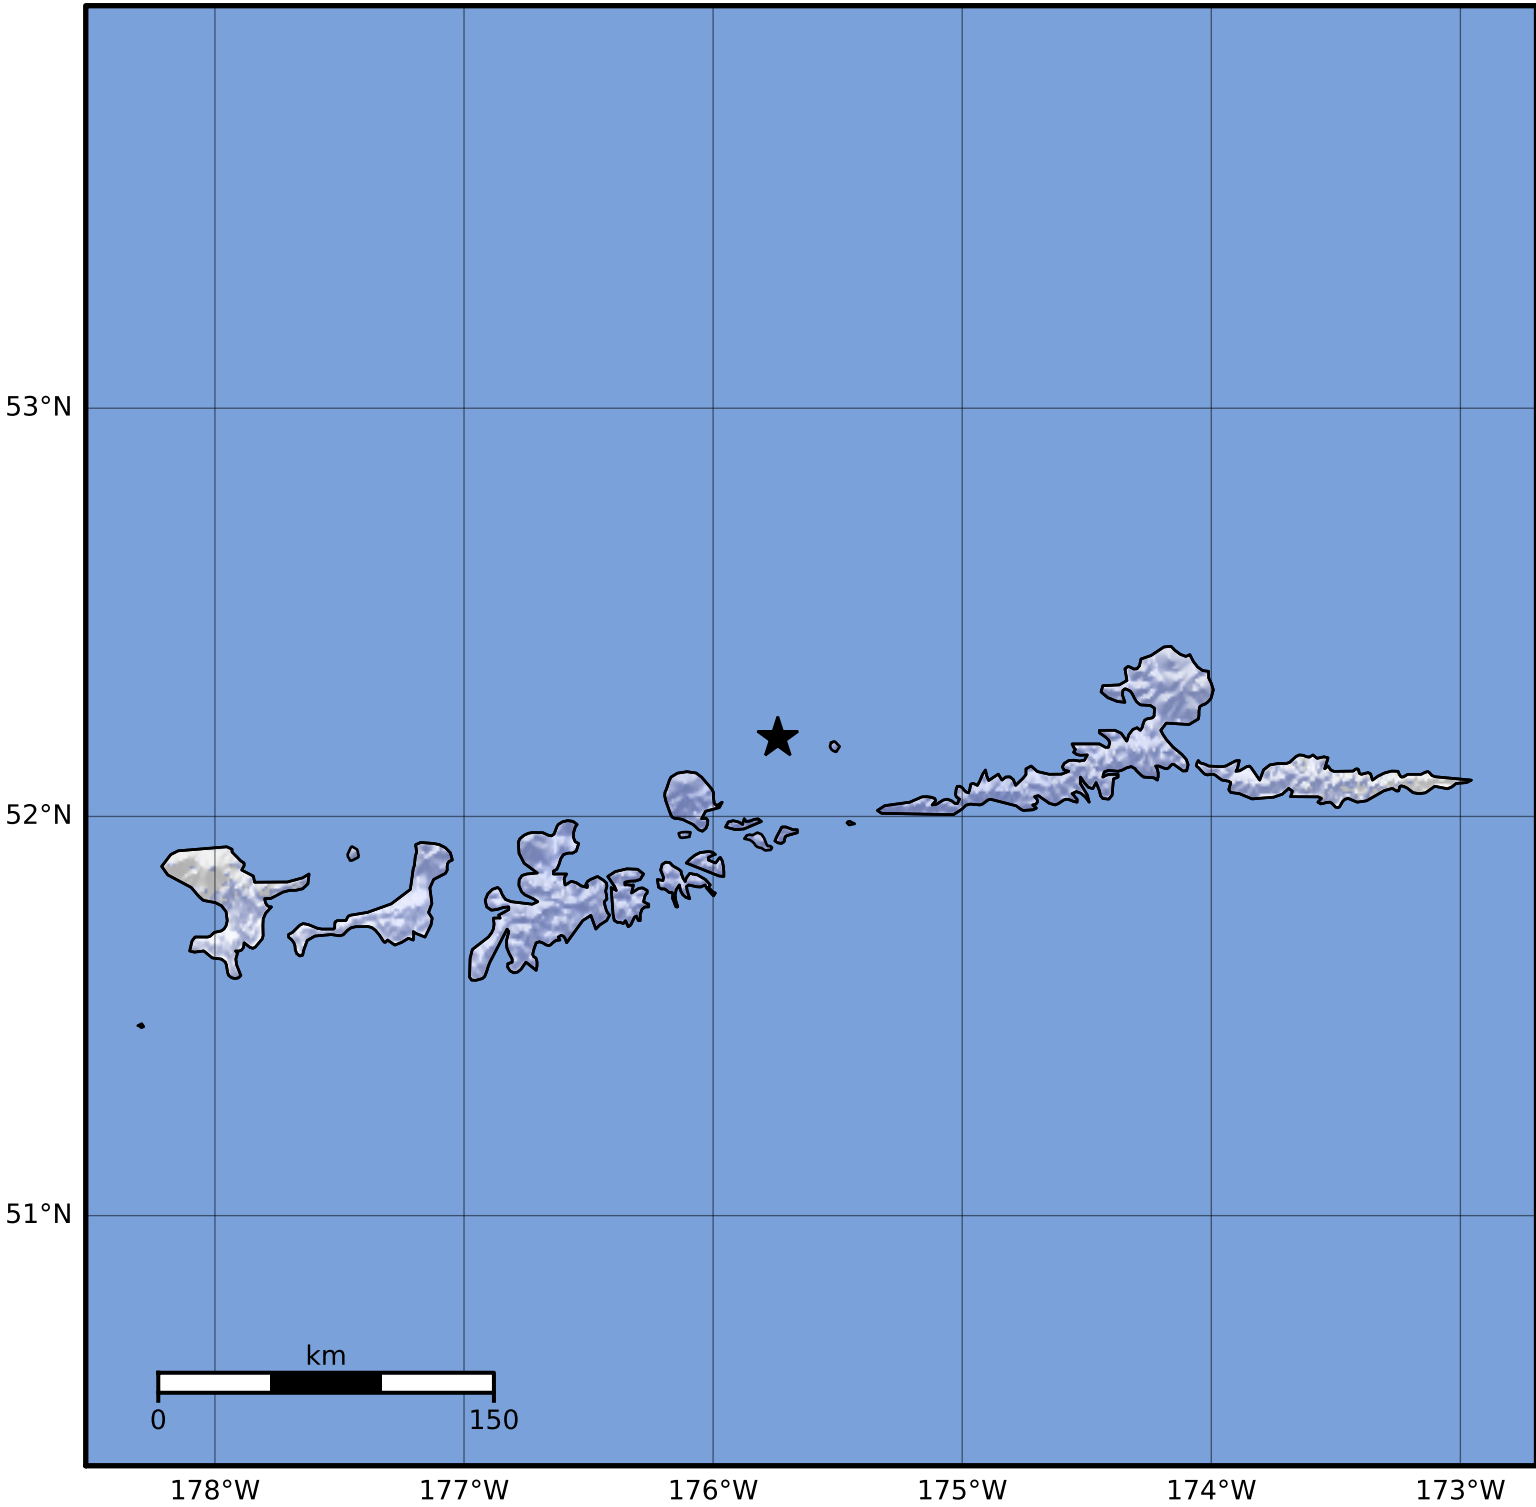

Macroseismic Intensity Map Alaska Earthquake Center  
 ShakeMap: 72 km (45 miles) ENE of Adak  
 Aug 19, 2023 17:45:06 UTC M3.7 N52.19 W175.74 Depth: 178.0km ID:ak023ambj71w

SHAKING	Not felt	Weak	Light	Moderate	Strong	Very strong	Severe	Violent	Extreme
DAMAGE	None	None	None	Very light	Light	Moderate	Moderate/heavy	Heavy	Very heavy
PGA(%g)	<0.0464	0.297	2.76	6.2	11.5	21.5	40.1	74.7	>139
PGV(cm/s)	<0.0215	0.135	1.41	4.65	9.64	20	41.4	85.8	>178
INTENSITY	<b>I</b>	<b>II-III</b>	<b>IV</b>	<b>V</b>	<b>VI</b>	<b>VII</b>	<b>VIII</b>	<b>IX</b>	<b>X+</b>

Scale based on Worden et al. (2012)

Version 1: Processed 2023-08-19T20:33:47Z

△ Seismic Instrument ○ Reported Intensity

★ Epicenter