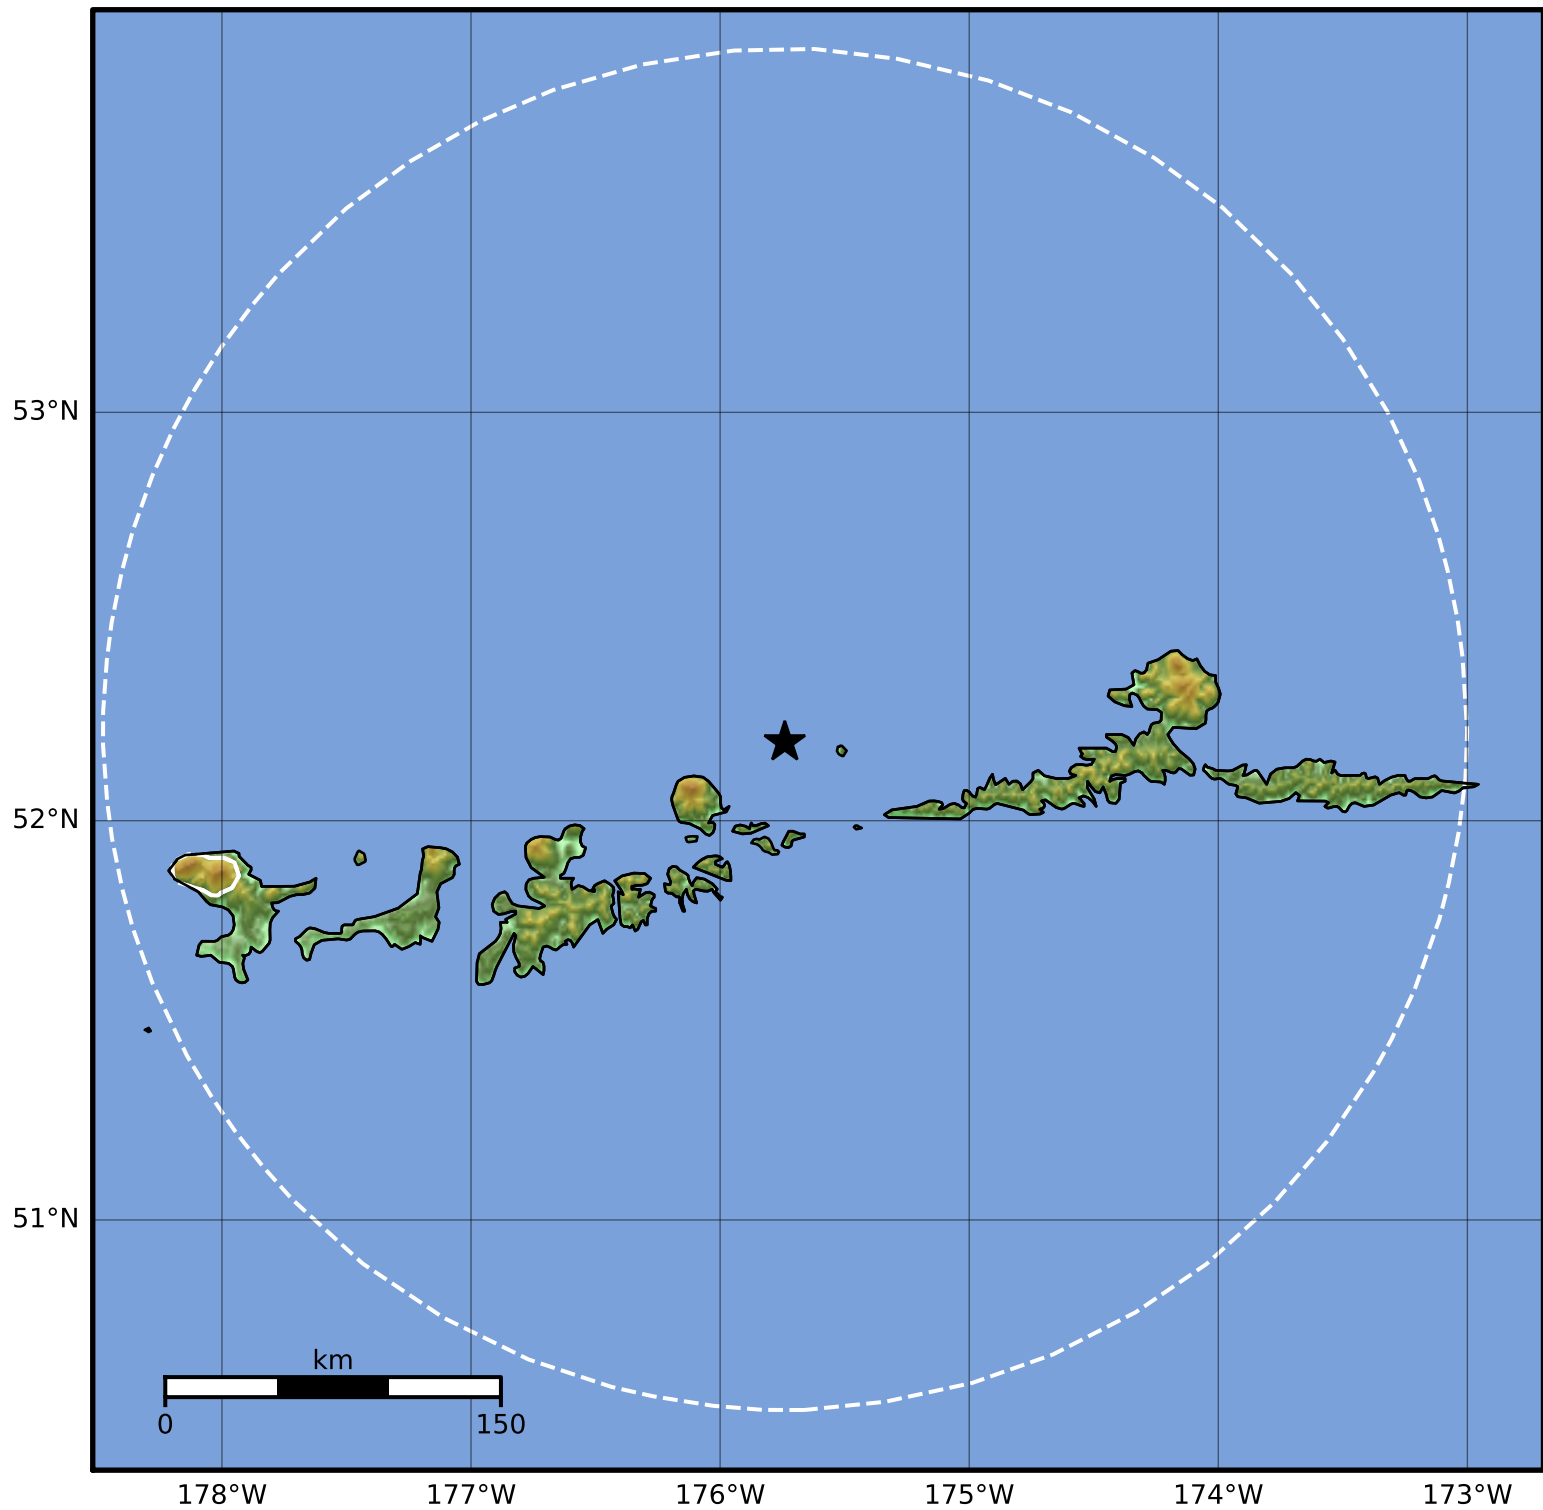

Peak Ground Velocity Map Alaska Earthquake Center
ShakeMap: 72 km (45 miles) ENE of Adak
Aug 19, 2023 17:45:06 UTC M3.7 N52.19 W175.74 Depth: 178.0km ID:ak023ambj71w

Scale based on Worden et al. (2012)

Version 1: Processed 2023-08-19T20:33:47Z

△ Seismic Instrument ○ Reported Intensity

★ Epicenter