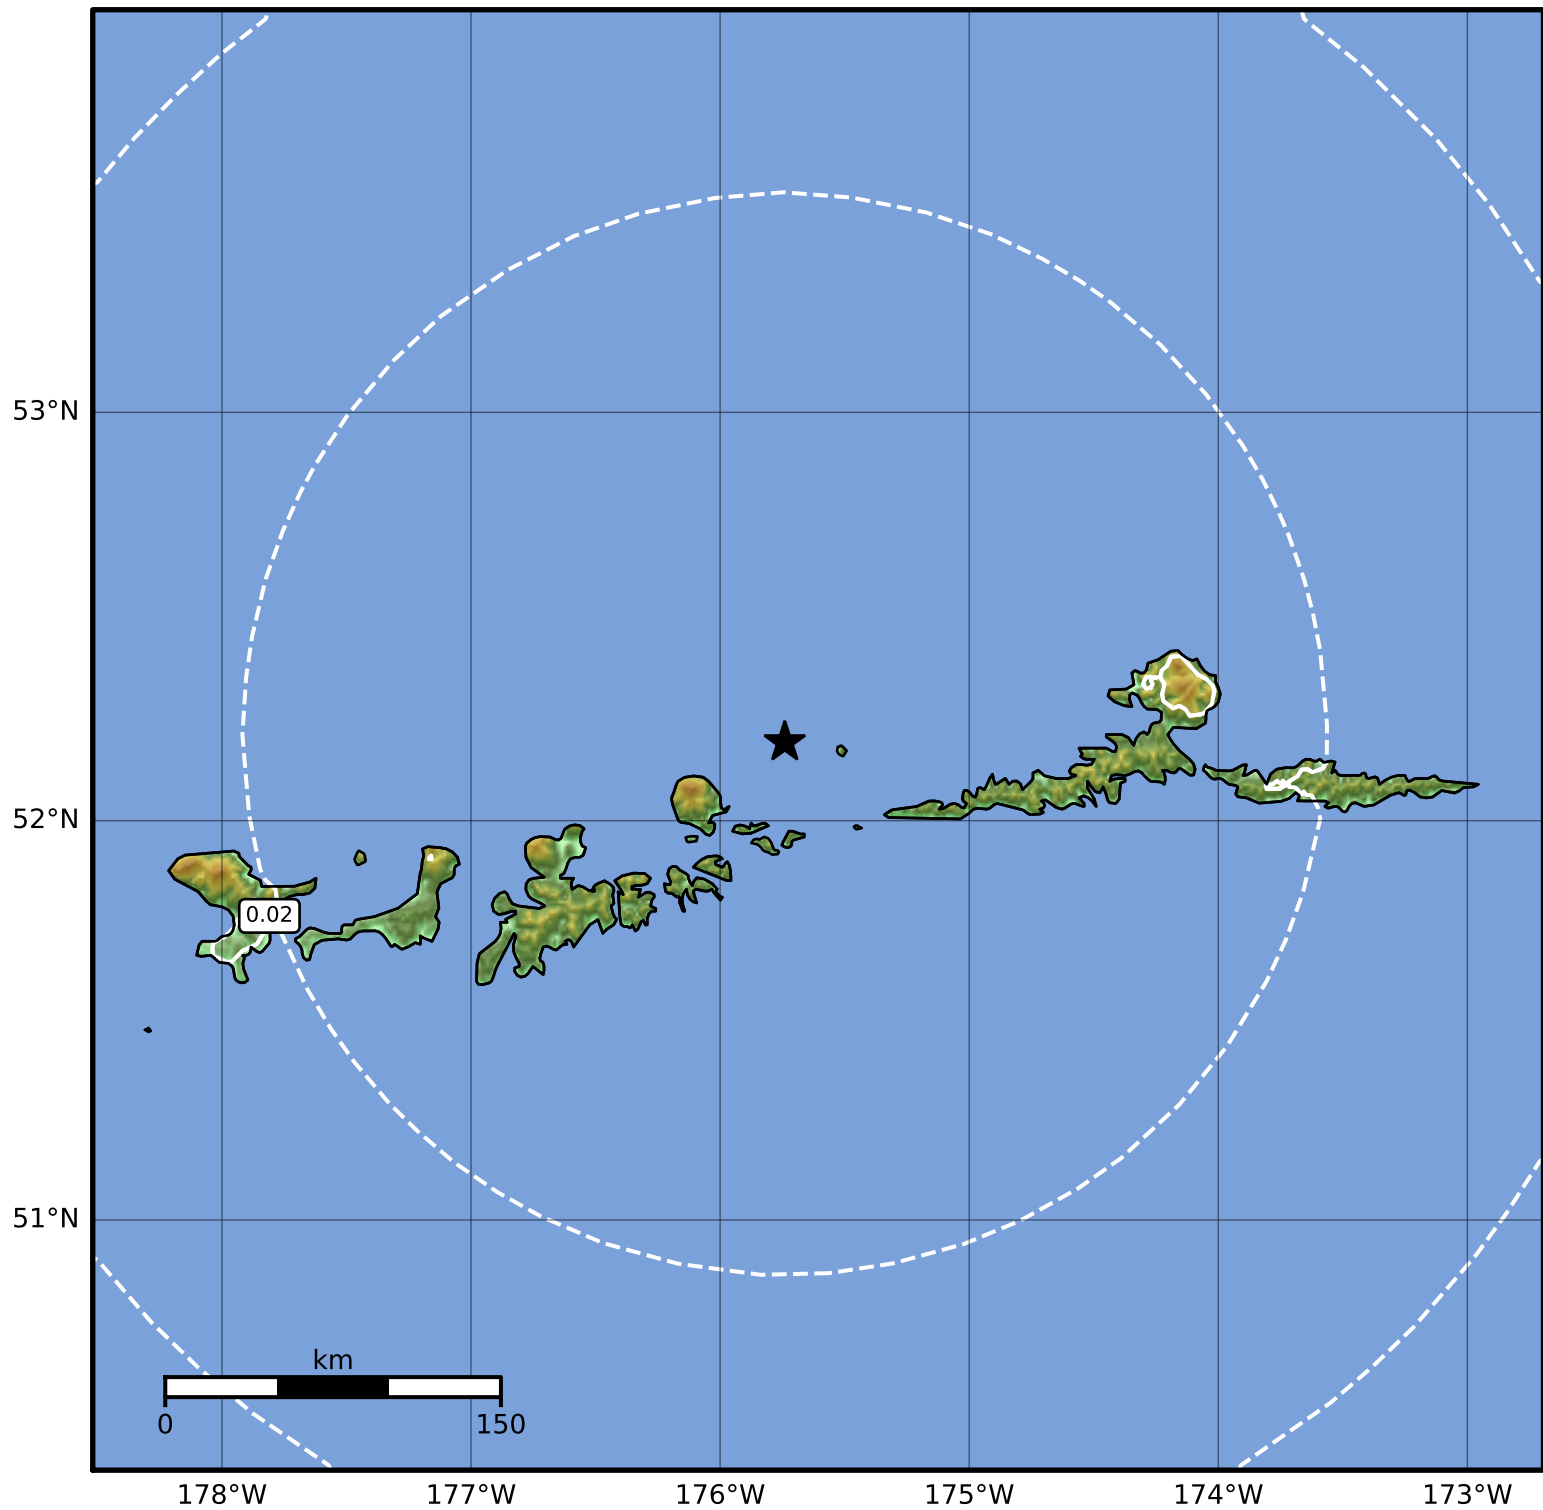

0.3 Second Peak Spectral Acceleration Map Alaska Earthquake Center
 ShakeMap: 72 km (45 miles) ENE of Adak
 Aug 19, 2023 17:45:06 UTC M3.7 N52.19 W175.74 Depth: 178.0km ID:ak023ambj71w

SA(0.3) (%g)	0.1	0.2	0.5	1	2	5	10	20	50	100	200
--------------	-----	-----	-----	---	---	---	----	----	----	-----	-----

Scale based on Worden et al. (2012)

Version 1: Processed 2023-08-19T20:33:47Z

△ Seismic Instrument ○ Reported Intensity

★ Epicenter