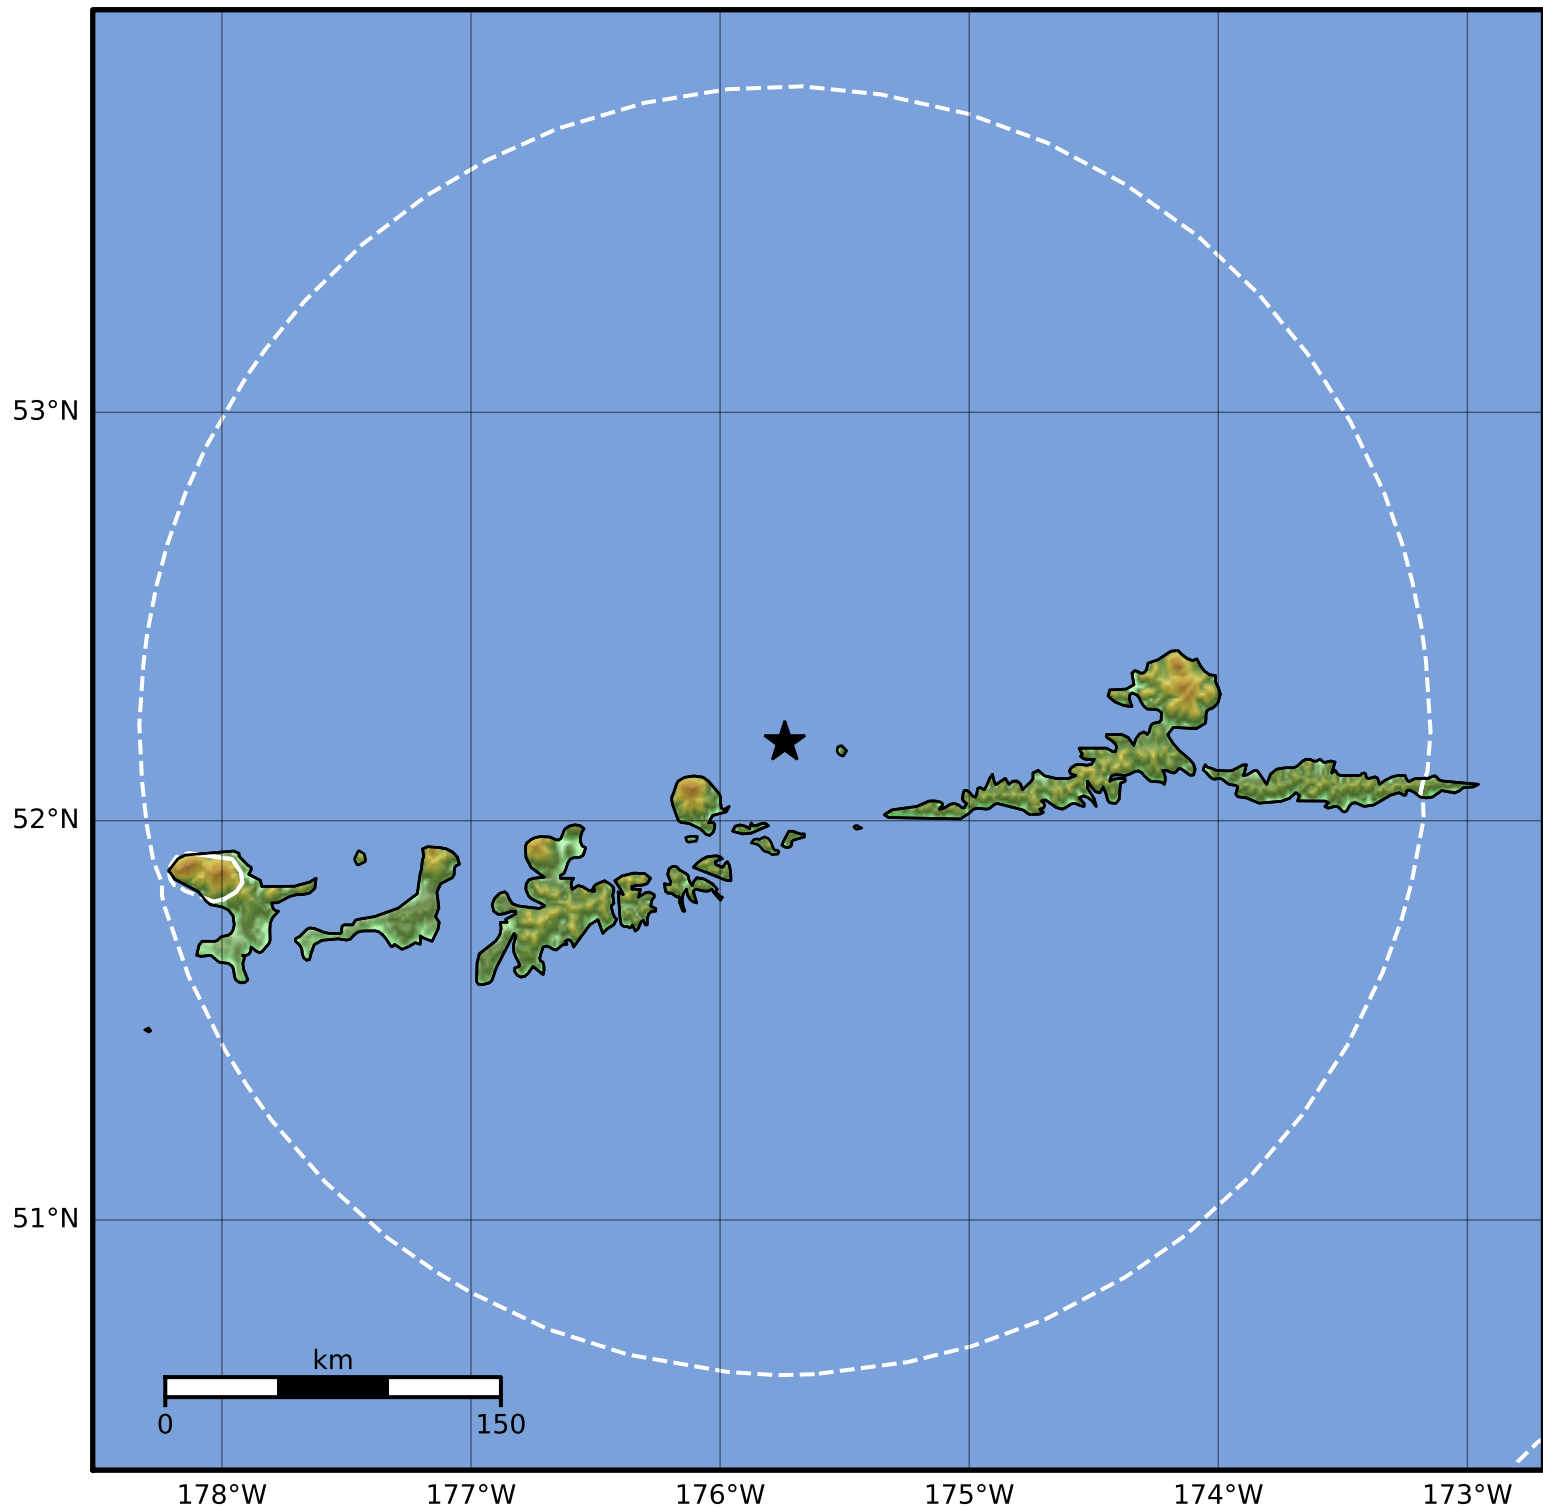

1.0 Second Peak Spectral Acceleration Map Alaska Earthquake Center
ShakeMap: 72 km (45 miles) ENE of Adak
Aug 19, 2023 17:45:06 UTC M3.7 N52.19 W175.74 Depth: 178.0km ID:ak023ambj71w

SA(1.0) (%g)	0.1	0.2	0.5	1	2	5	10	20	50	100	200
---------------------	------------	------------	------------	----------	----------	----------	-----------	-----------	-----------	------------	------------

Scale based on Worden et al. (2012)

Version 1: Processed 2023-08-19T20:33:47Z

△ Seismic Instrument ○ Reported Intensity

★ Epicenter