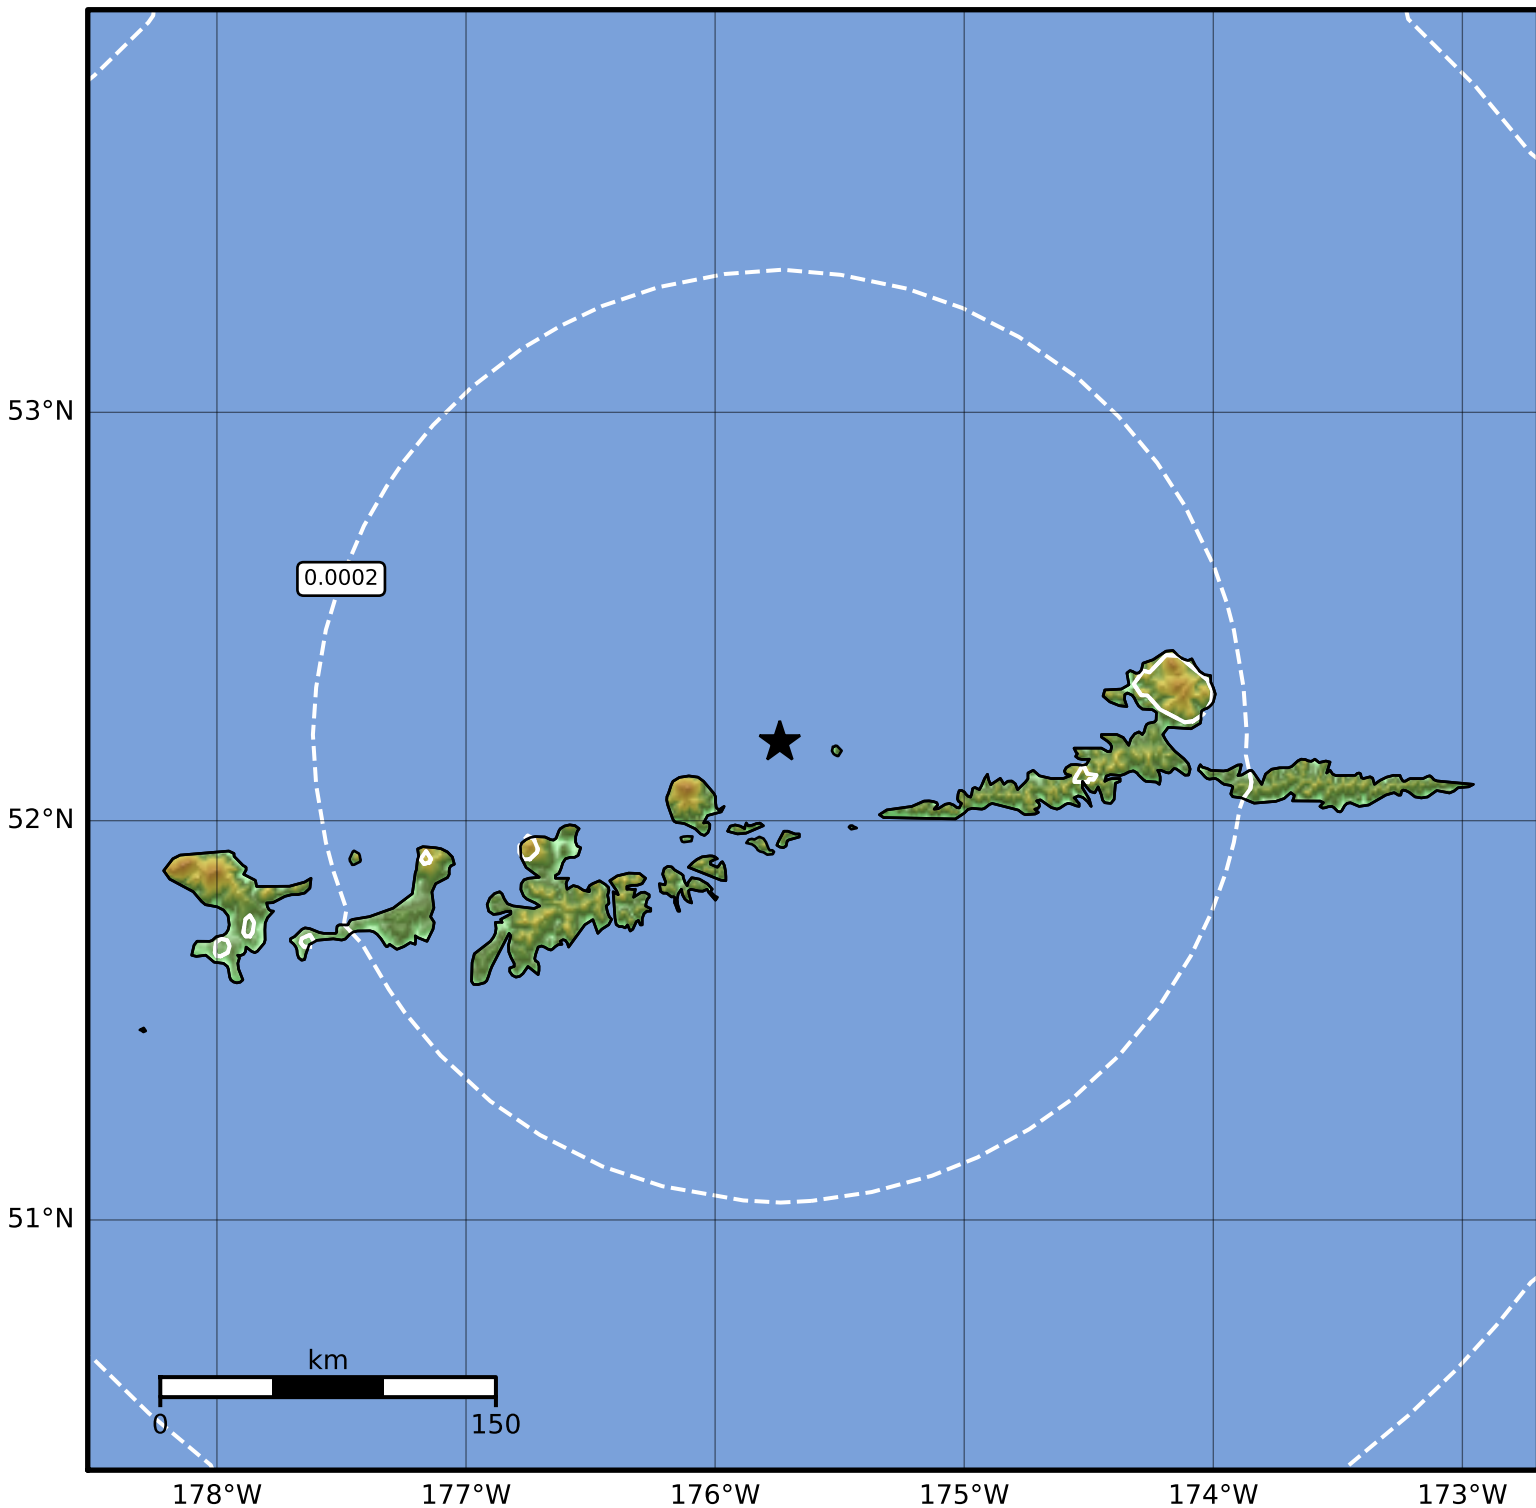

3.0 Second Peak Spectral Acceleration Map Alaska Earthquake Center
ShakeMap: 72 km (45 miles) ENE of Adak
Aug 19, 2023 17:45:06 UTC M3.7 N52.19 W175.74 Depth: 178.0km ID:ak023ambj71w

Scale based on Worden et al. (2012)

Version 1: Processed 2023-08-19T20:33:47Z

△ Seismic Instrument ○ Reported Intensity

★ Epicenter