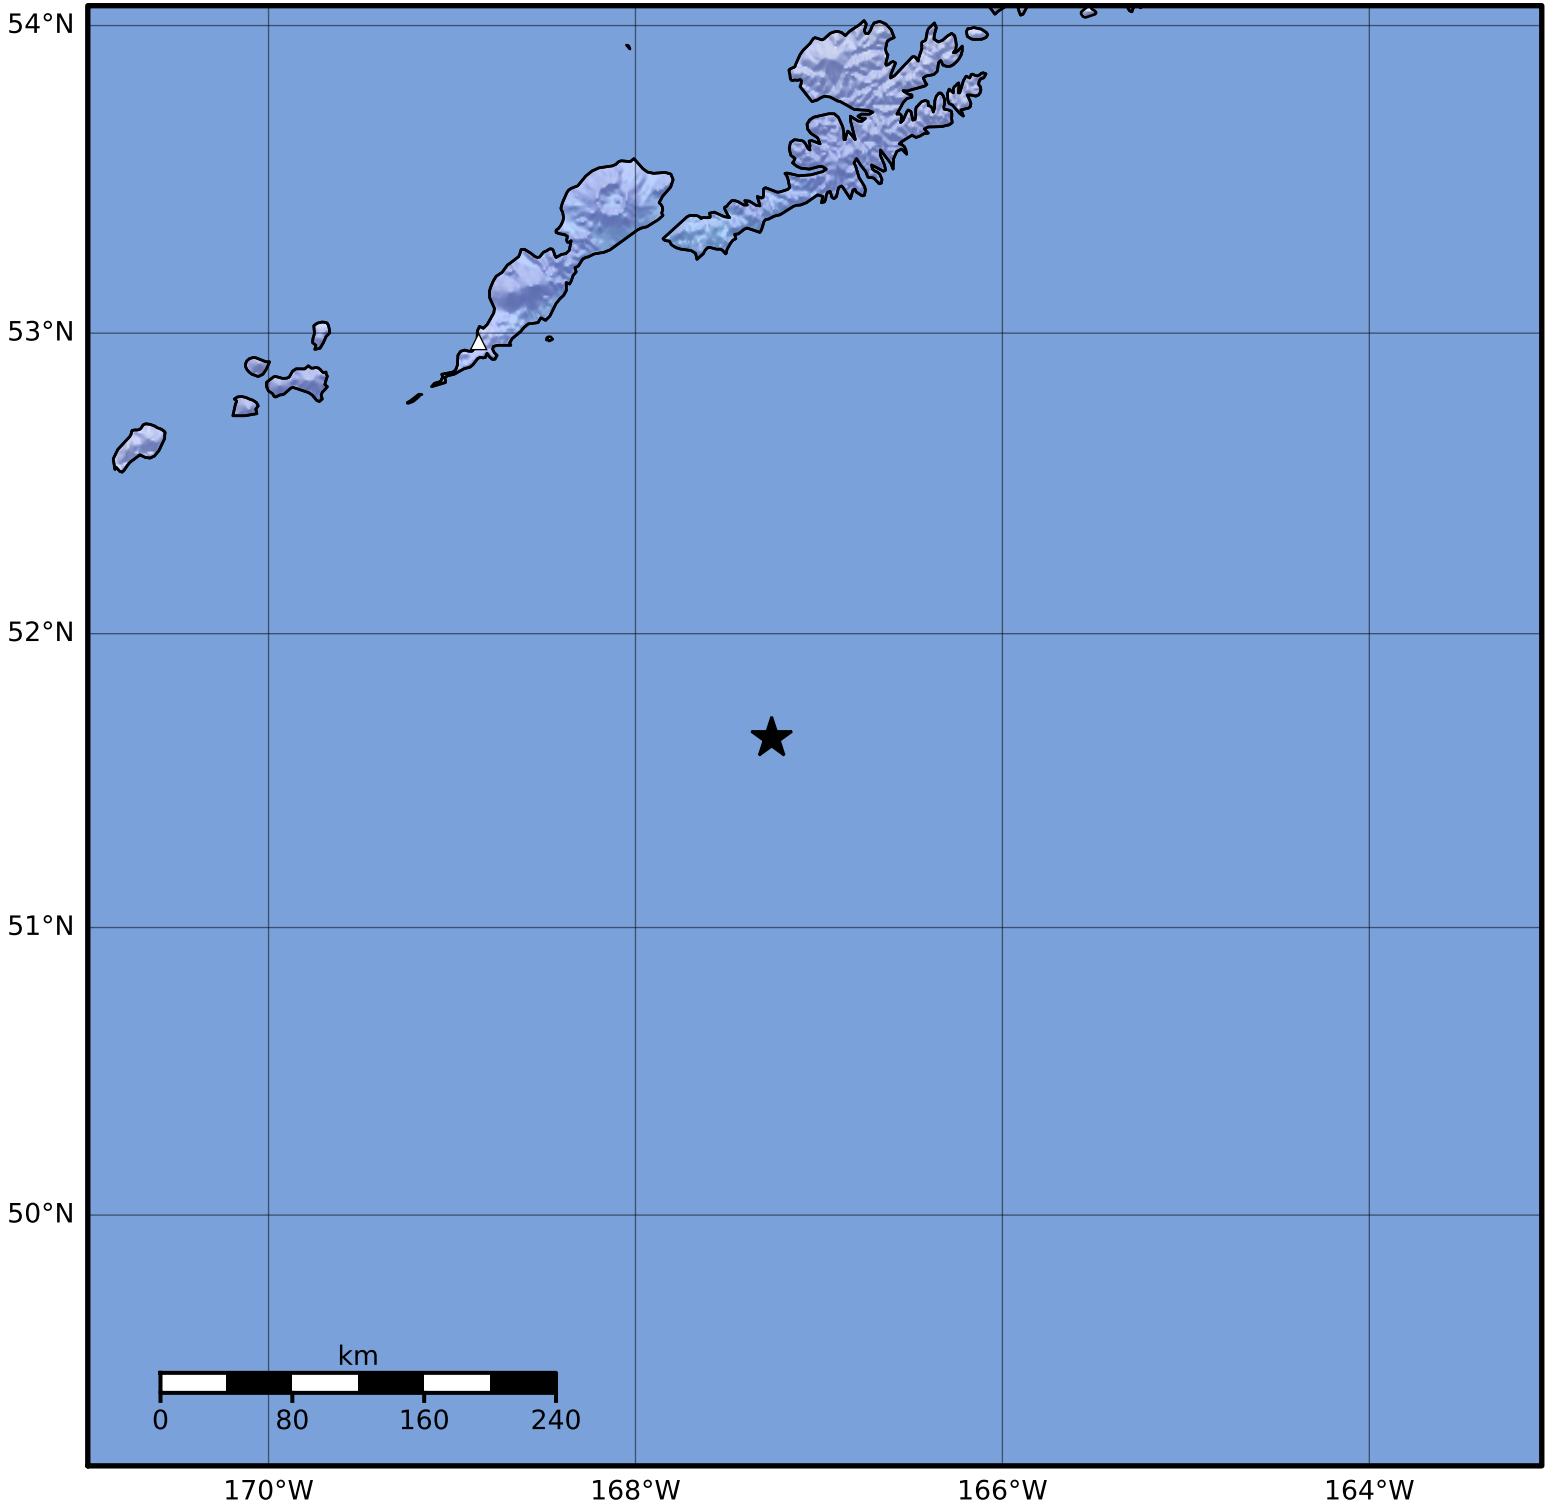

Macroseismic Intensity Map Alaska Earthquake Center
 ShakeMap: 180 km (112 miles) SE of Nikolski
 Aug 20, 2023 01:48:55 UTC M5.2 N51.65 W167.26 Depth: 25.6km ID:ak023anpkcvy

SHAKING	Not felt	Weak	Light	Moderate	Strong	Very strong	Severe	Violent	Extreme
DAMAGE	None	None	None	Very light	Light	Moderate	Moderate/heavy	Heavy	Very heavy
PGA(%g)	<0.0464	0.297	2.76	6.2	11.5	21.5	40.1	74.7	>139
PGV(cm/s)	<0.0215	0.135	1.41	4.65	9.64	20	41.4	85.8	>178
INTENSITY	I	II-III	IV	V	VI	VII	VIII	IX	X+

Scale based on Worden et al. (2012)

Version 4: Processed 2023-08-20T02:17:23Z

△ Seismic Instrument ○ Reported Intensity

★ Epicenter