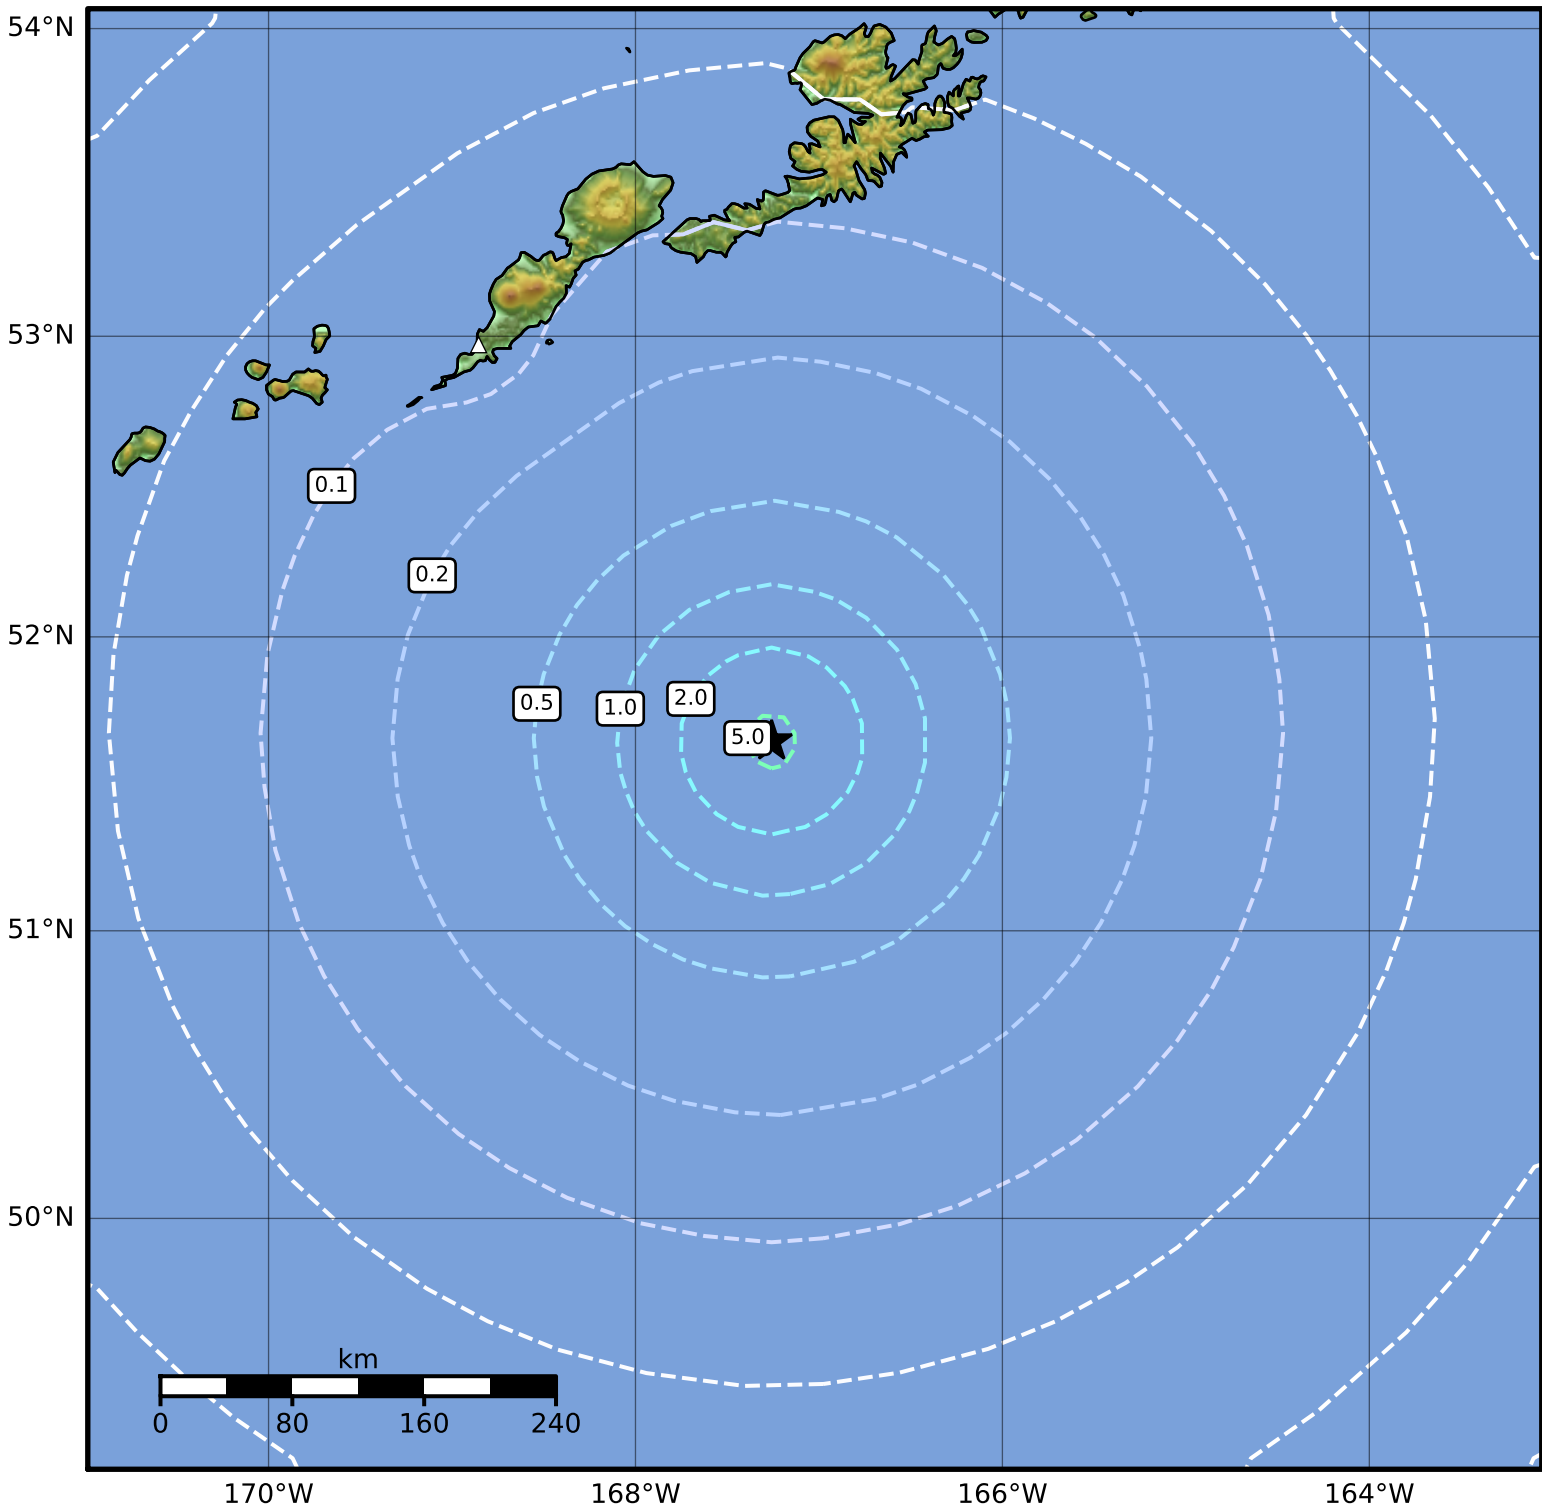

Peak Ground Acceleration Map Alaska Earthquake Center
ShakeMap: 180 km (112 miles) SE of Nikolski
Aug 20, 2023 01:48:55 UTC M5.2 N51.65 W167.26 Depth: 25.6km ID:ak023anpkcvy

PGA (%g)	0.1	0.2	0.5	1	2	5	10	20	50	100	200
----------	-----	-----	-----	---	---	---	----	----	----	-----	-----

Scale based on Worden et al. (2012)

Version 4: Processed 2023-08-20T02:17:23Z

△ Seismic Instrument ○ Reported Intensity

★ Epicenter