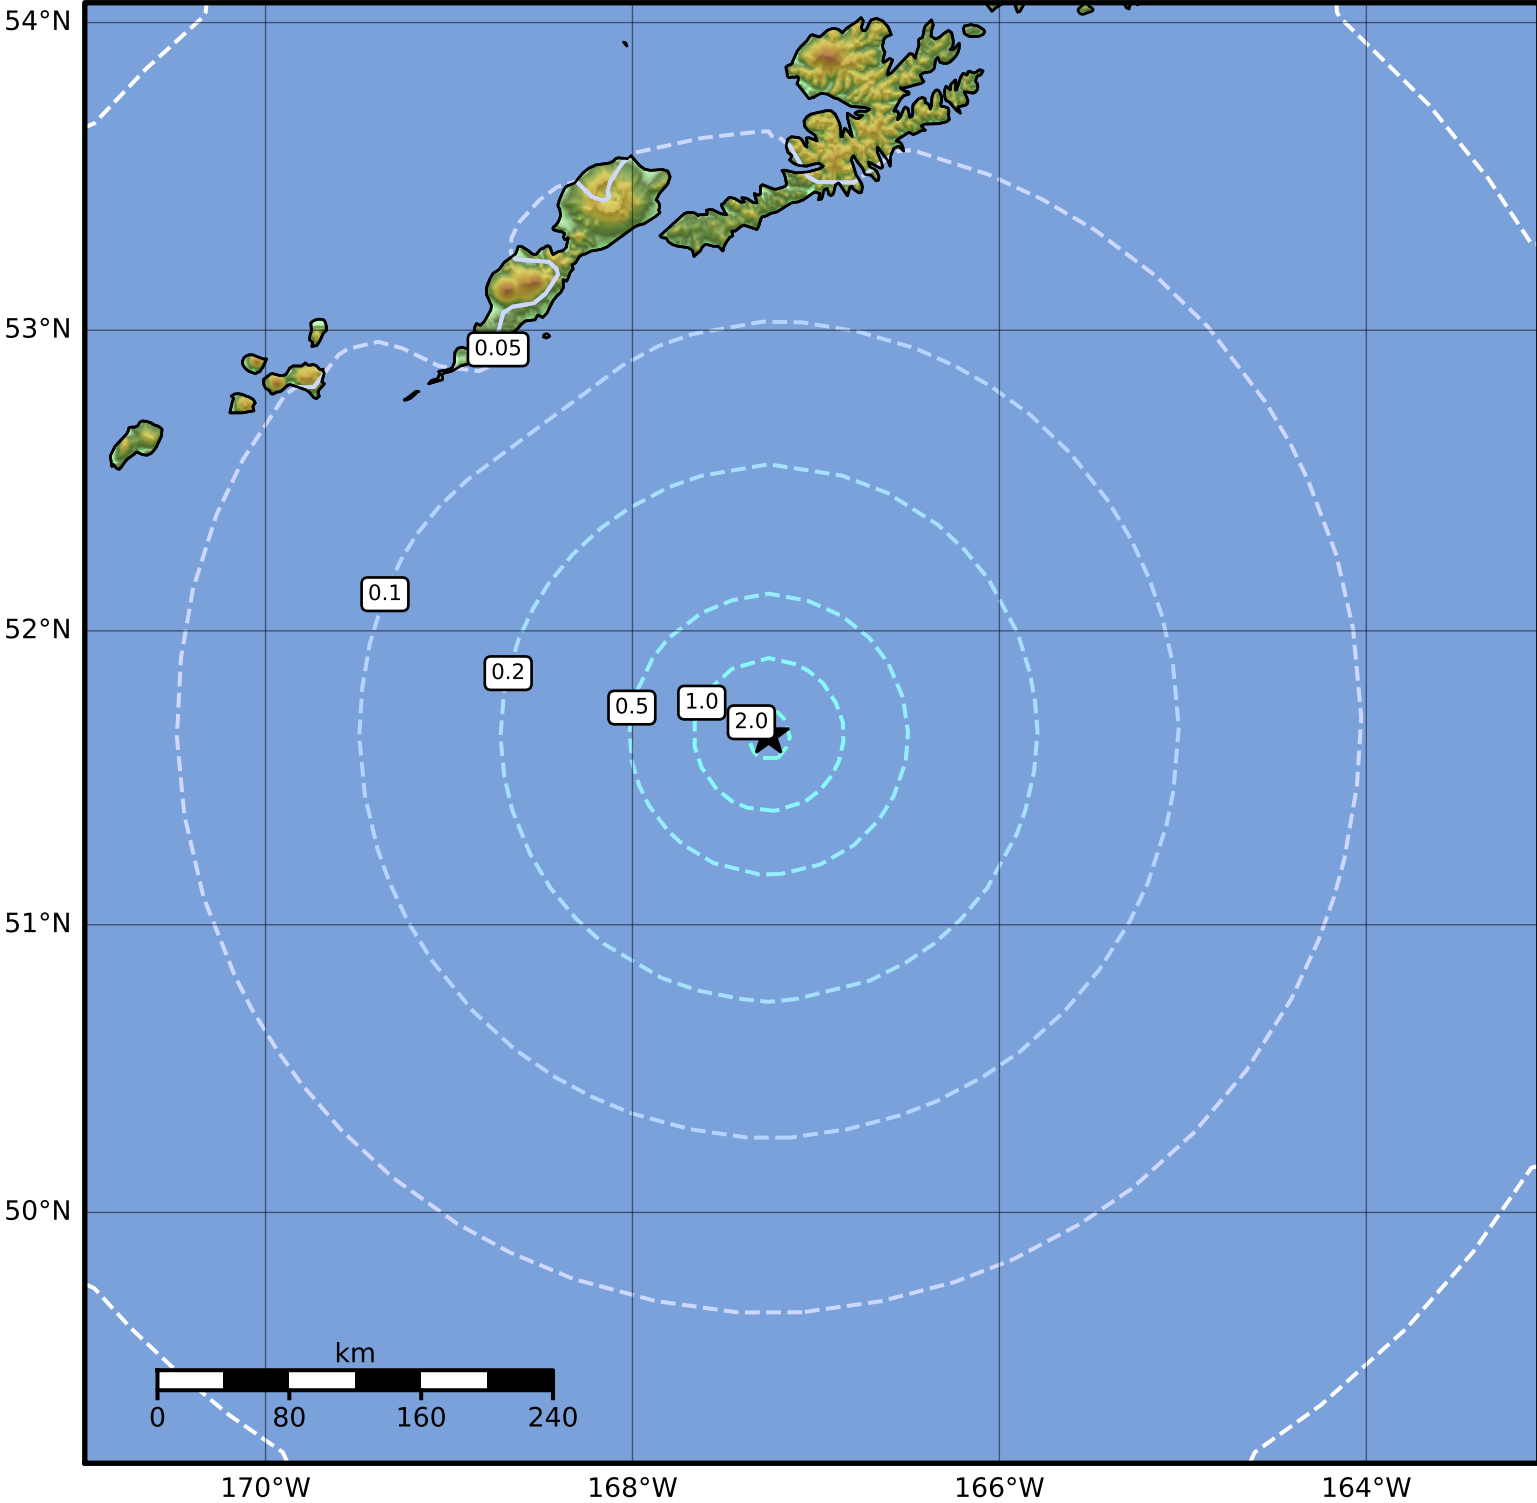

Peak Ground Velocity Map Alaska Earthquake Center
ShakeMap: 180 km (112 miles) SE of Nikolski
Aug 20, 2023 01:48:55 UTC M5.2 N51.65 W167.26 Depth: 25.6km ID:ak023anpkcvy

PGV (cm/s)	0.1	0.2	0.5	1	2	5	10	20	50	100	200
------------	-----	-----	-----	---	---	---	----	----	----	-----	-----

Scale based on Worden et al. (2012)

Version 4: Processed 2023-08-20T02:17:23Z

△ Seismic Instrument ○ Reported Intensity

★ Epicenter