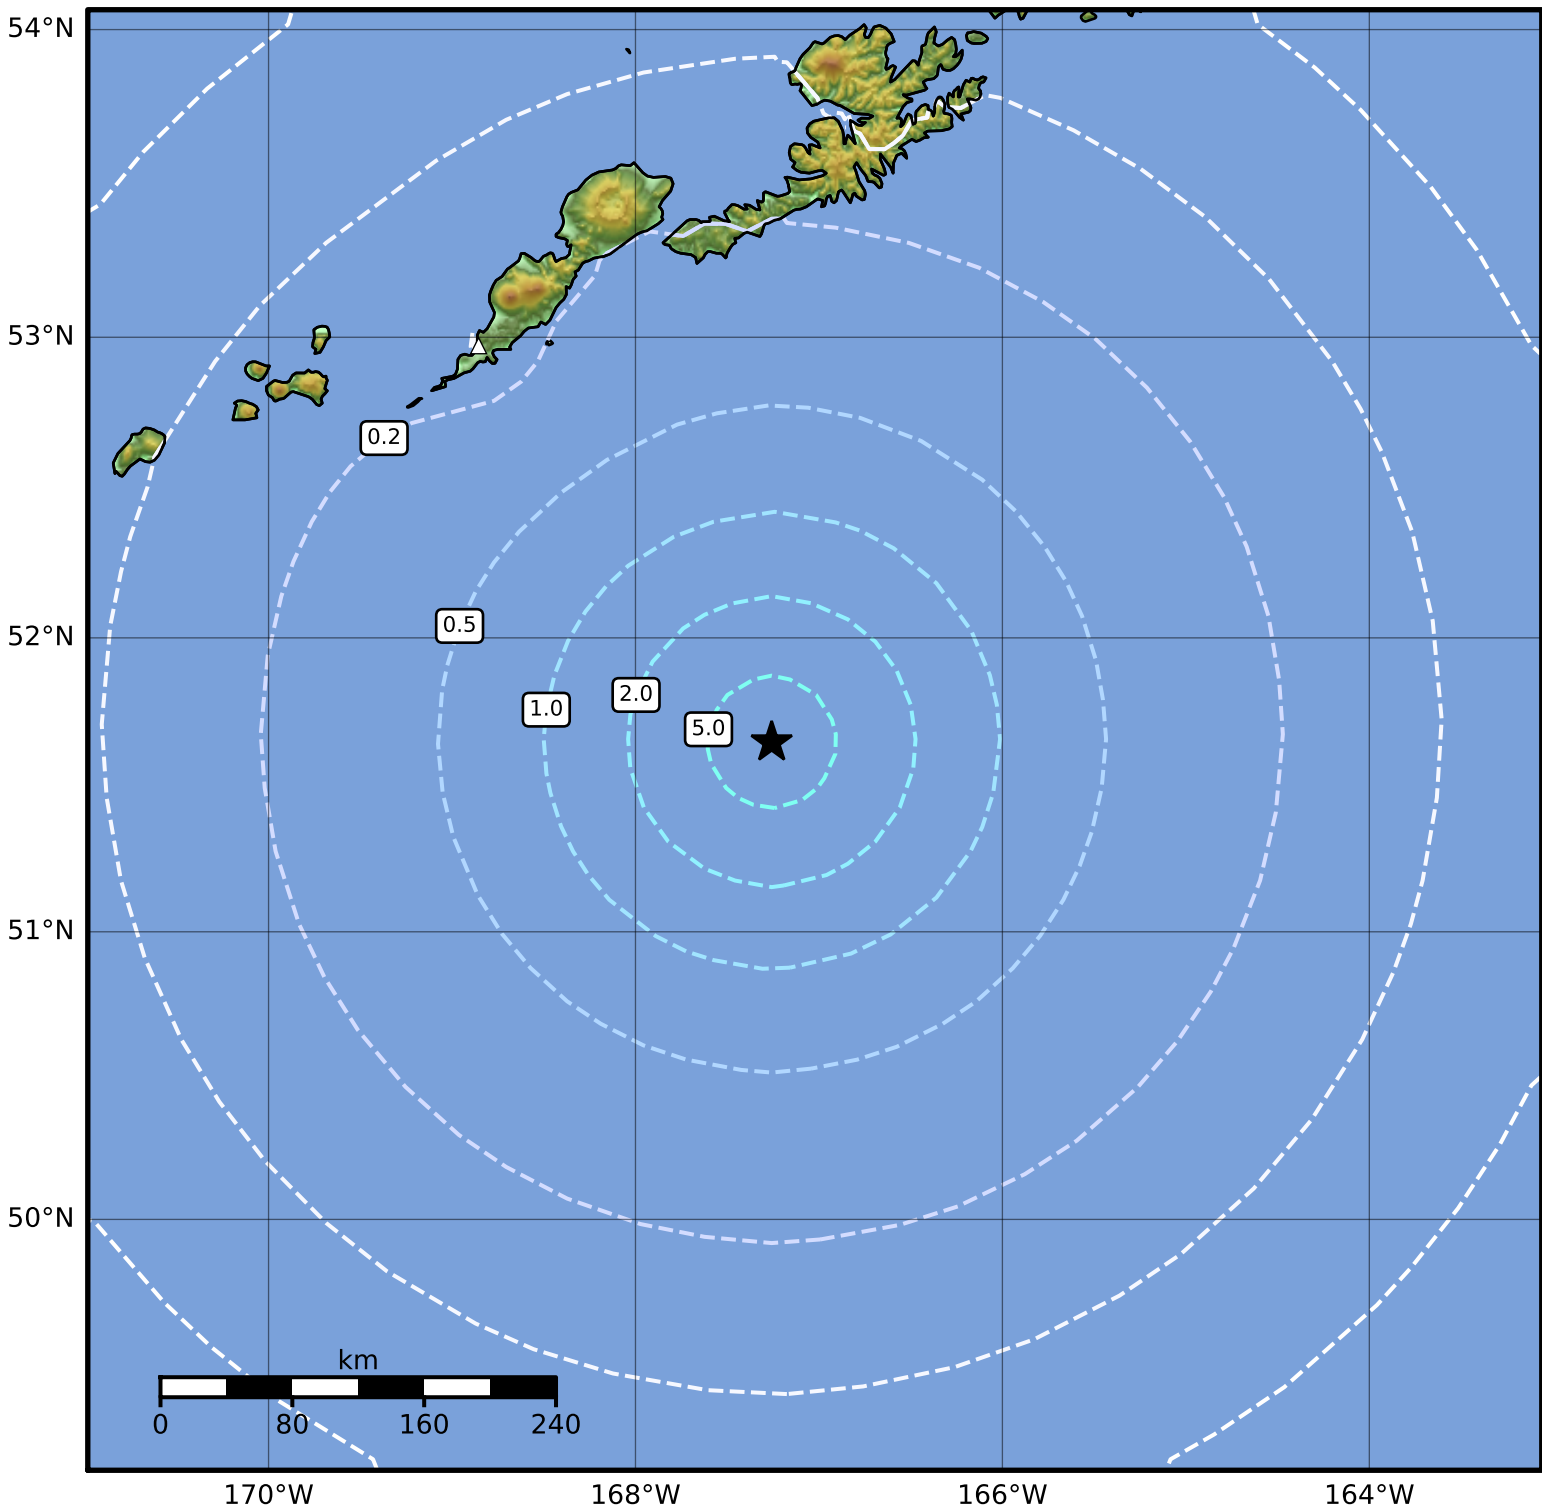

0.3 Second Peak Spectral Acceleration Map Alaska Earthquake Center  
 ShakeMap: 180 km (112 miles) SE of Nikolski  
 Aug 20, 2023 01:48:55 UTC M5.2 N51.65 W167.26 Depth: 25.6km ID:ak023anpkcvy

| SA(0.3) (%g) | 0.1 | 0.2 | 0.5 | 1 | 2 | 5 | 10 | 20 | 50 | 100 | 200 |
|--------------|-----|-----|-----|---|---|---|----|----|----|-----|-----|
|--------------|-----|-----|-----|---|---|---|----|----|----|-----|-----|

Scale based on Worden et al. (2012)

Version 4: Processed 2023-08-20T02:17:23Z

△ Seismic Instrument ○ Reported Intensity

★ Epicenter