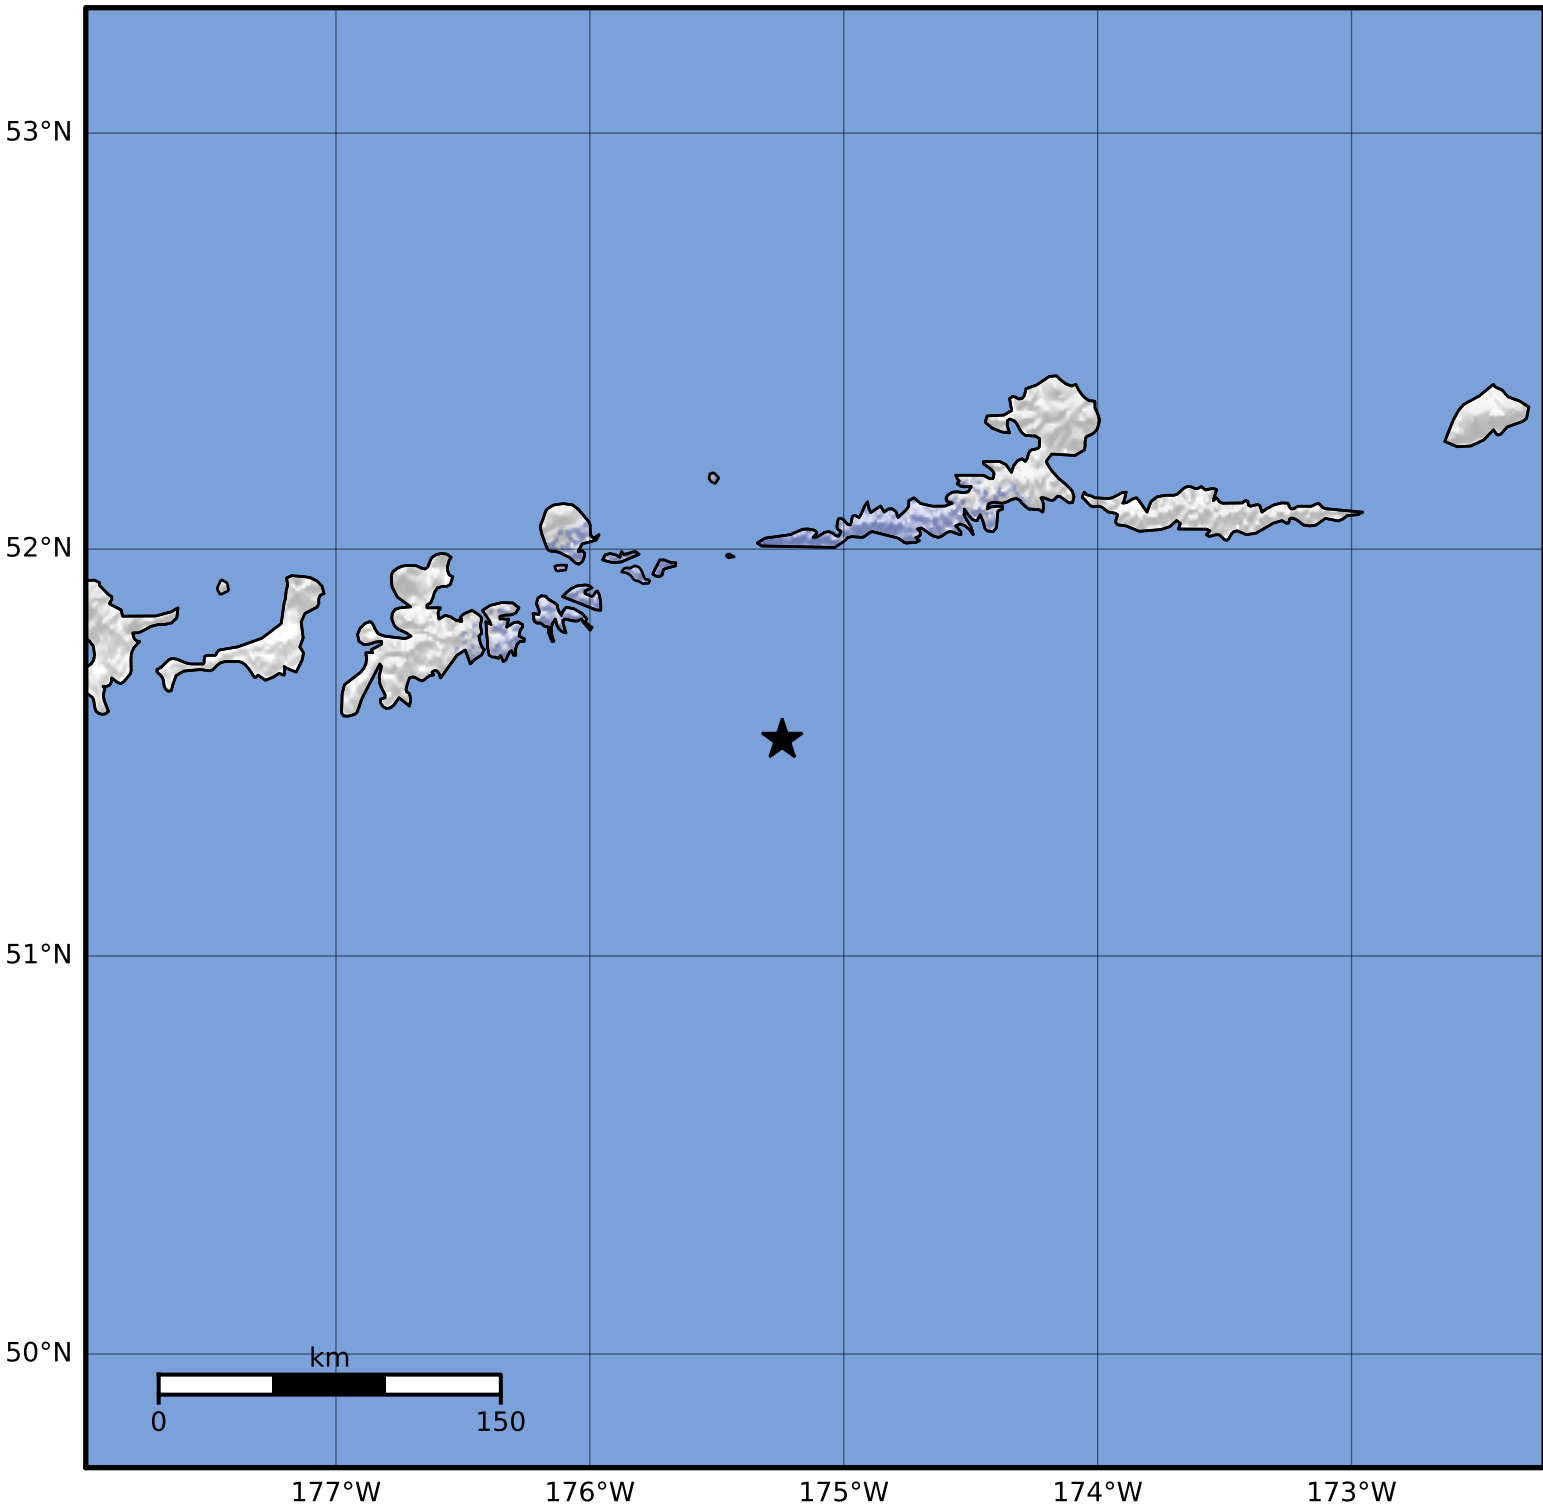

Macroseismic Intensity Map Alaska Earthquake Center
 ShakeMap: 102 km (63 miles) SW of Atka
 Aug 20, 2023 05:15:20 UTC M4.0 N51.53 W175.24 Depth: 20.2km ID:ak023anrqxwc

SHAKING	Not felt	Weak	Light	Moderate	Strong	Very strong	Severe	Violent	Extreme
DAMAGE	None	None	None	Very light	Light	Moderate	Moderate/heavy	Heavy	Very heavy
PGA(%g)	<0.0464	0.297	2.76	6.2	11.5	21.5	40.1	74.7	>139
PGV(cm/s)	<0.0215	0.135	1.41	4.65	9.64	20	41.4	85.8	>178
INTENSITY	I	II-III	IV	V	VI	VII	VIII	IX	X+

Scale based on Worden et al. (2012)

Version 1: Processed 2023-08-20T05:18:05Z

△ Seismic Instrument ○ Reported Intensity

★ Epicenter