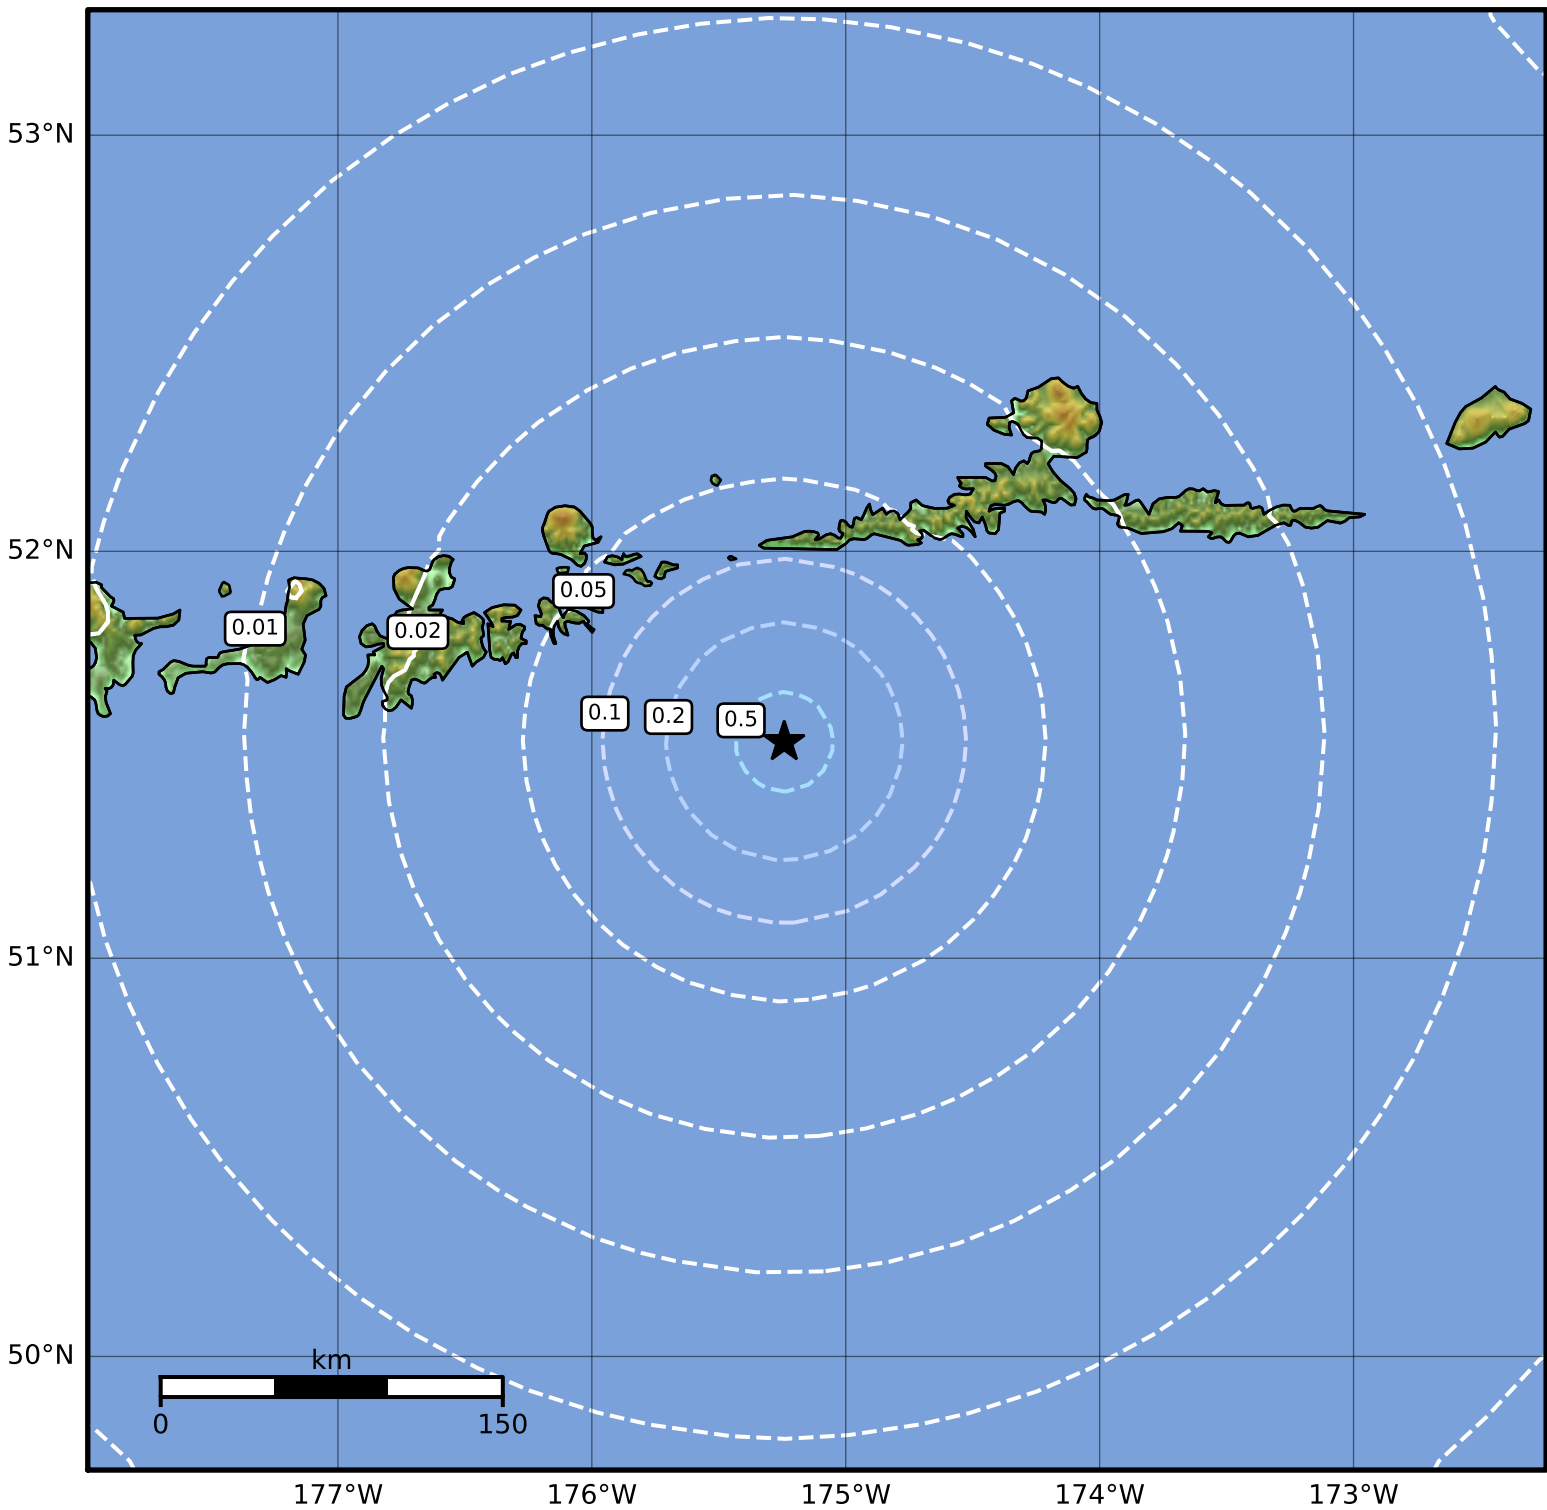

Peak Ground Acceleration Map Alaska Earthquake Center
ShakeMap: 102 km (63 miles) SW of Atka
Aug 20, 2023 05:15:20 UTC M4.0 N51.53 W175.24 Depth: 20.2km ID:ak023anrqxwc

PGA (%g) 0.1 0.2 0.5 1 2 5 10 20 50 100 200

Scale based on Worden et al. (2012)

Version 1: Processed 2023-08-20T05:18:05Z

△ Seismic Instrument ○ Reported Intensity

★ Epicenter