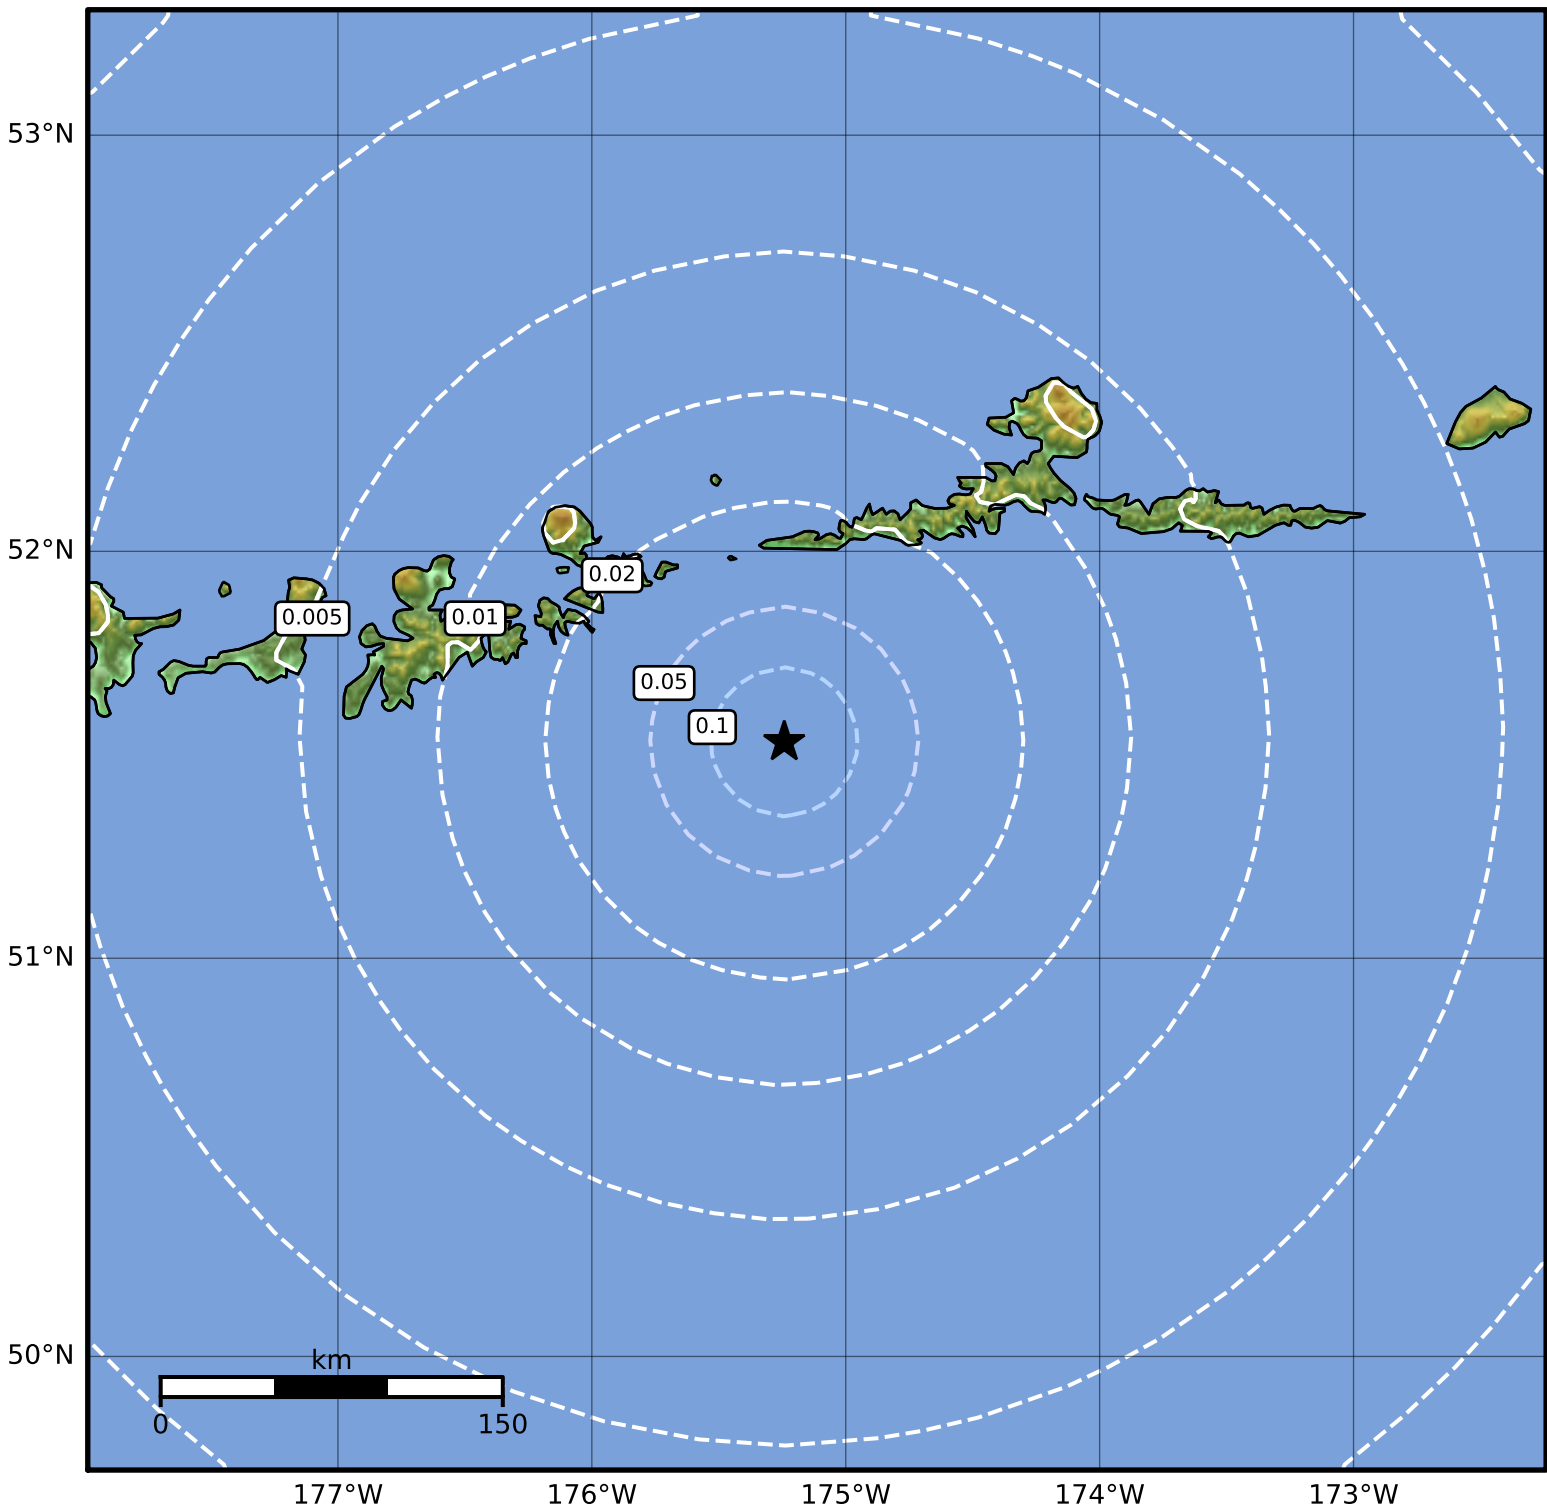

Peak Ground Velocity Map Alaska Earthquake Center
ShakeMap: 102 km (63 miles) SW of Atka
Aug 20, 2023 05:15:20 UTC M4.0 N51.53 W175.24 Depth: 20.2km ID:ak023anrqxwc

PGV (cm/s)	0.1	0.2	0.5	1	2	5	10	20	50	100	200
------------	-----	-----	-----	---	---	---	----	----	----	-----	-----

Scale based on Worden et al. (2012)

Version 1: Processed 2023-08-20T05:18:05Z

△ Seismic Instrument ○ Reported Intensity

★ Epicenter