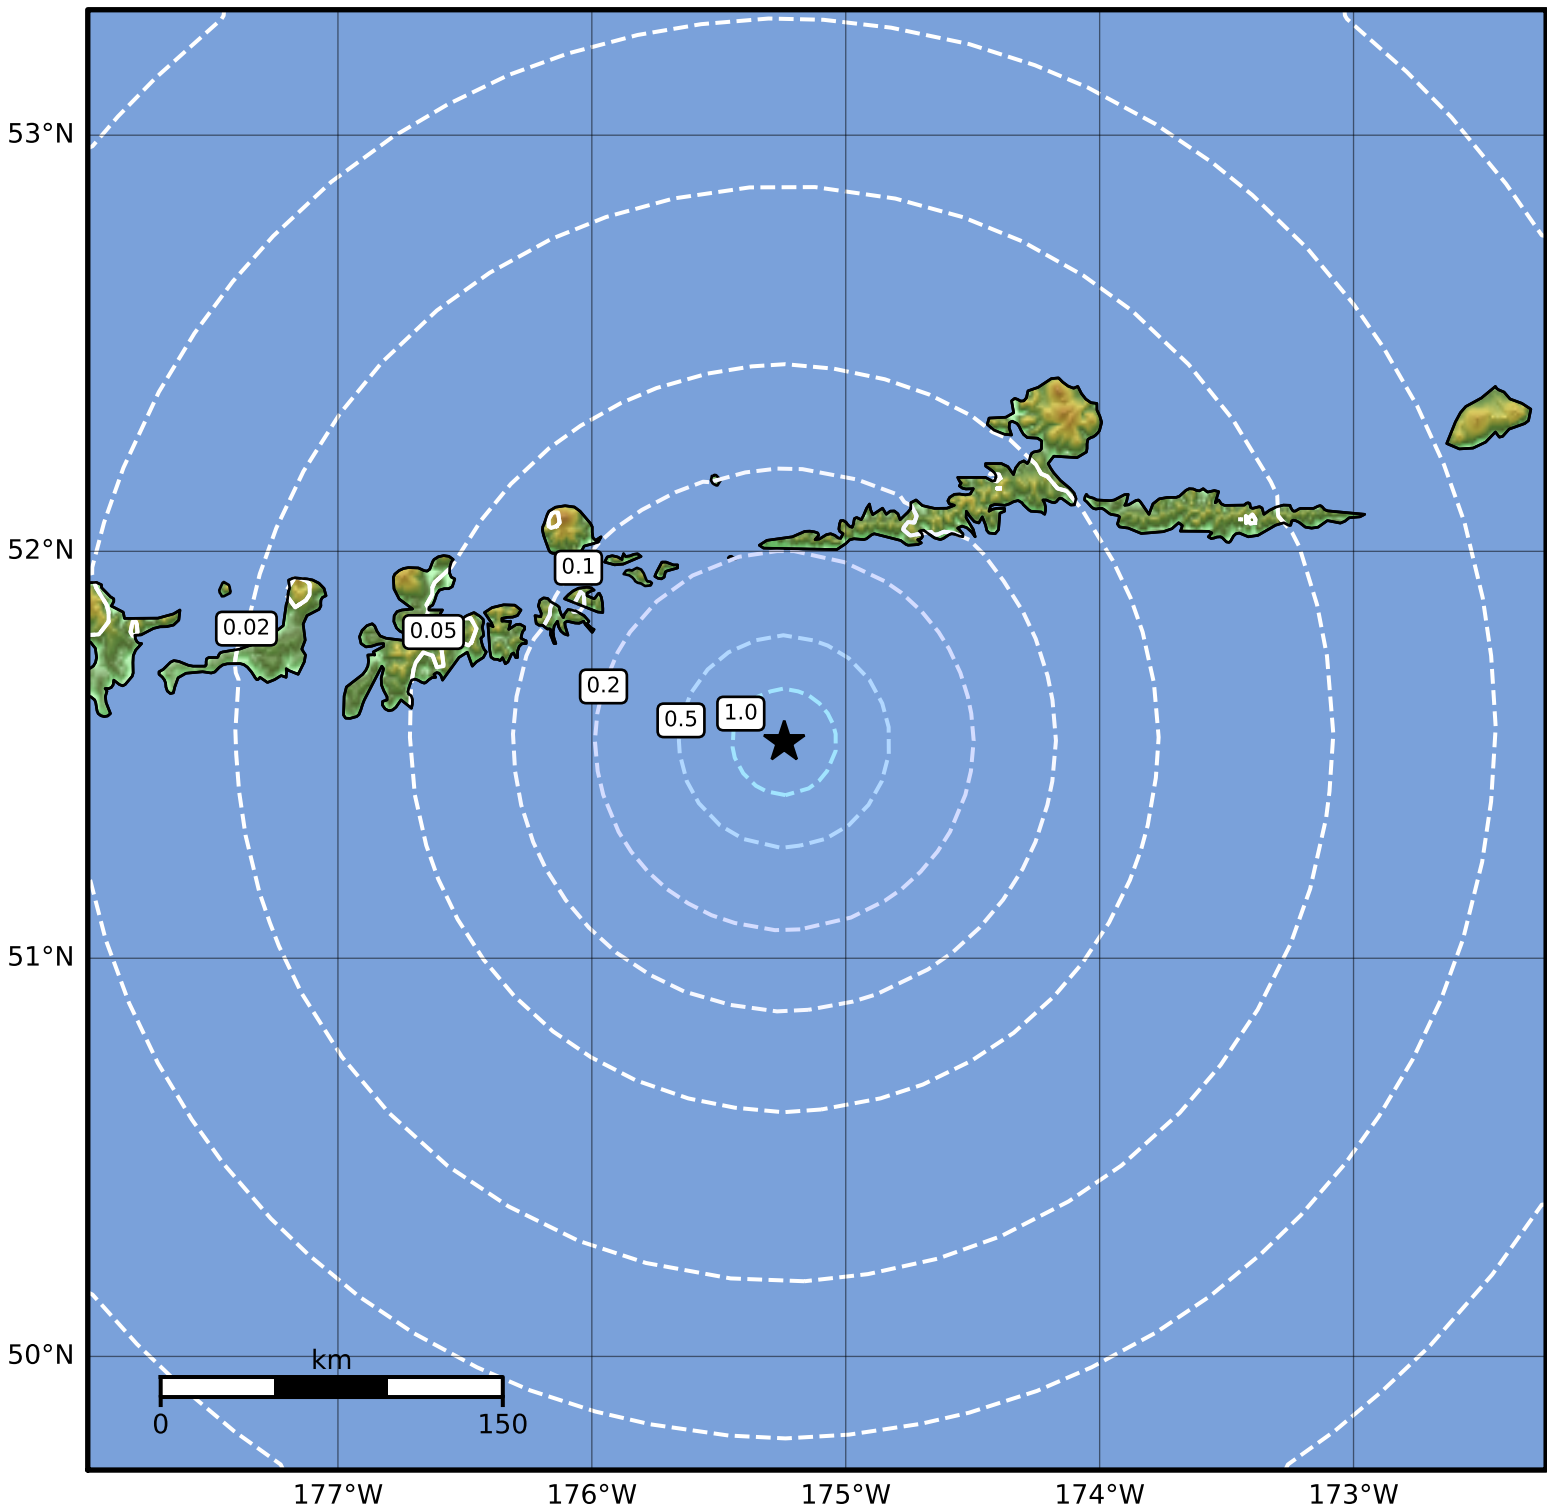

0.3 Second Peak Spectral Acceleration Map Alaska Earthquake Center  
 ShakeMap: 102 km (63 miles) SW of Atka  
 Aug 20, 2023 05:15:20 UTC M4.0 N51.53 W175.24 Depth: 20.2km ID:ak023anrqxwc

SA(0.3) (%g)	0.1	0.2	0.5	1	2	5	10	20	50	100	200
--------------	-----	-----	-----	---	---	---	----	----	----	-----	-----

Scale based on Worden et al. (2012)

Version 1: Processed 2023-08-20T05:18:05Z

△ Seismic Instrument ○ Reported Intensity

★ Epicenter