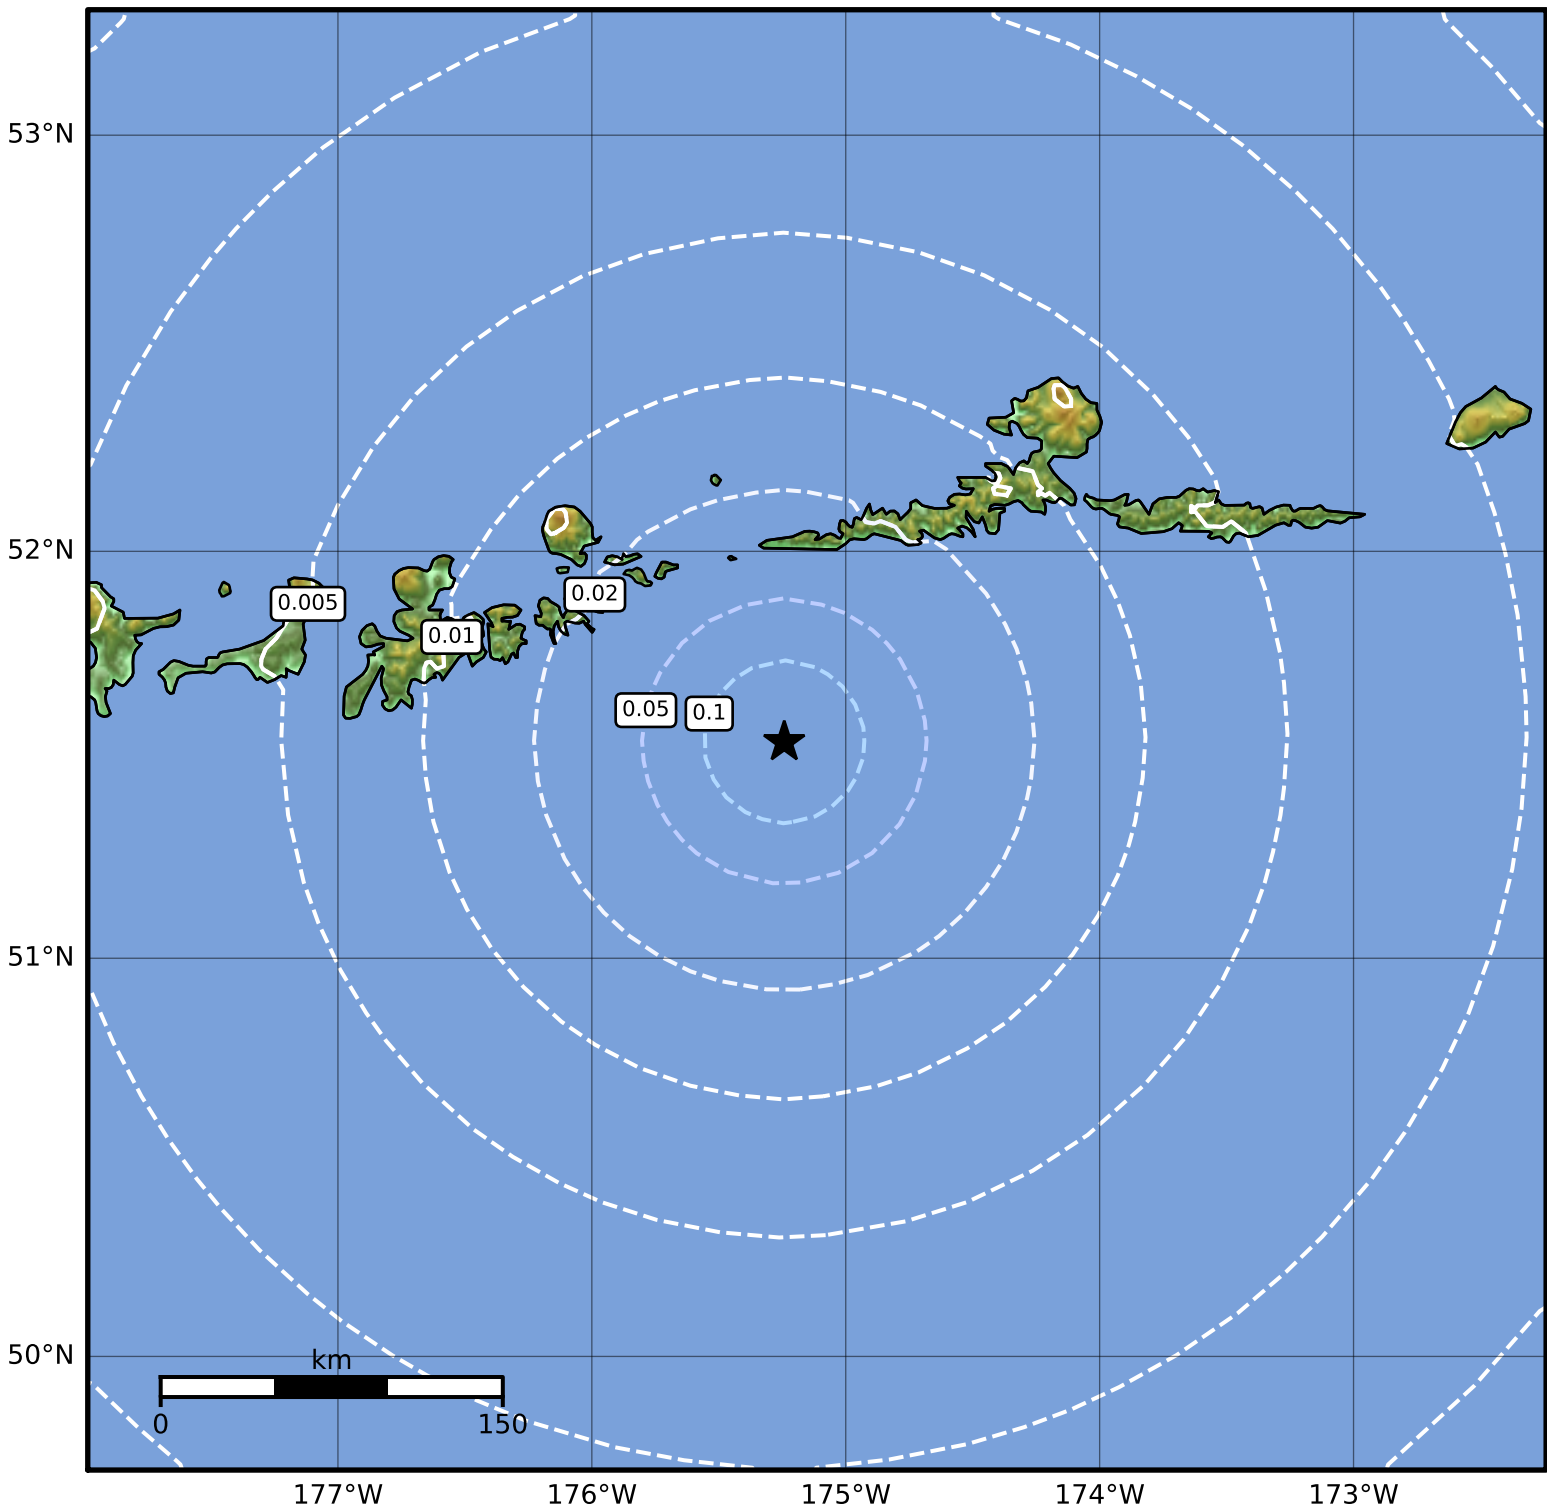

1.0 Second Peak Spectral Acceleration Map Alaska Earthquake Center  
 ShakeMap: 102 km (63 miles) SW of Atka  
 Aug 20, 2023 05:15:20 UTC M4.0 N51.53 W175.24 Depth: 20.2km ID:ak023anrqxwc

SA(1.0) (%g)	0.1	0.2	0.5	1	2	5	10	20	50	100	200
--------------	-----	-----	-----	---	---	---	----	----	----	-----	-----

Scale based on Worden et al. (2012)

Version 1: Processed 2023-08-20T05:18:05Z

△ Seismic Instrument    ○ Reported Intensity

★ Epicenter