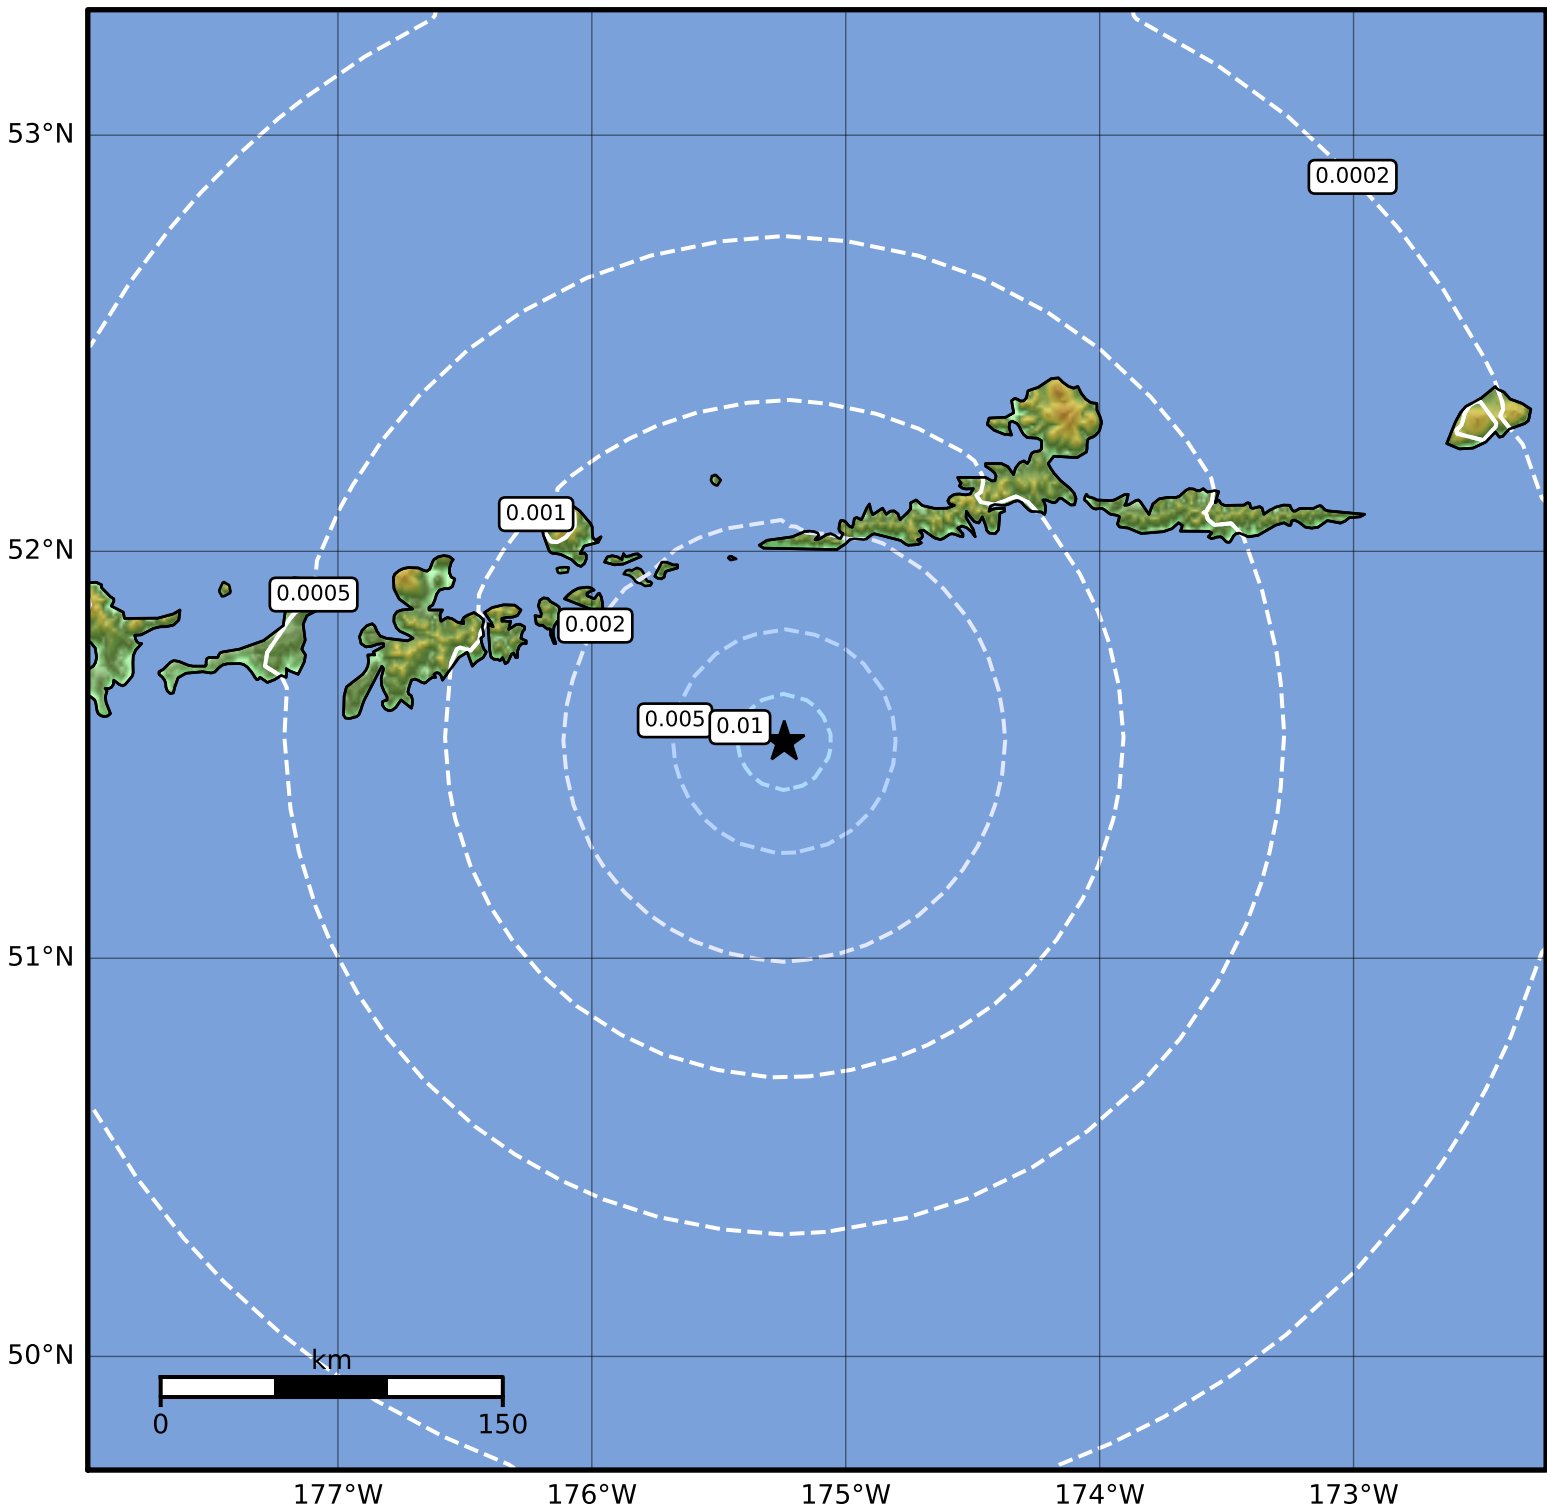

3.0 Second Peak Spectral Acceleration Map Alaska Earthquake Center
ShakeMap: 102 km (63 miles) SW of Atka
Aug 20, 2023 05:15:20 UTC M4.0 N51.53 W175.24 Depth: 20.2km ID:ak023anrqxwc

SA(3.0) (%g)	0.1	0.2	0.5	1	2	5	10	20	50
--------------	-----	-----	-----	---	---	---	----	----	----

Scale based on Worden et al. (2012)

Version 1: Processed 2023-08-20T05:18:05Z

△ Seismic Instrument ○ Reported Intensity

★ Epicenter