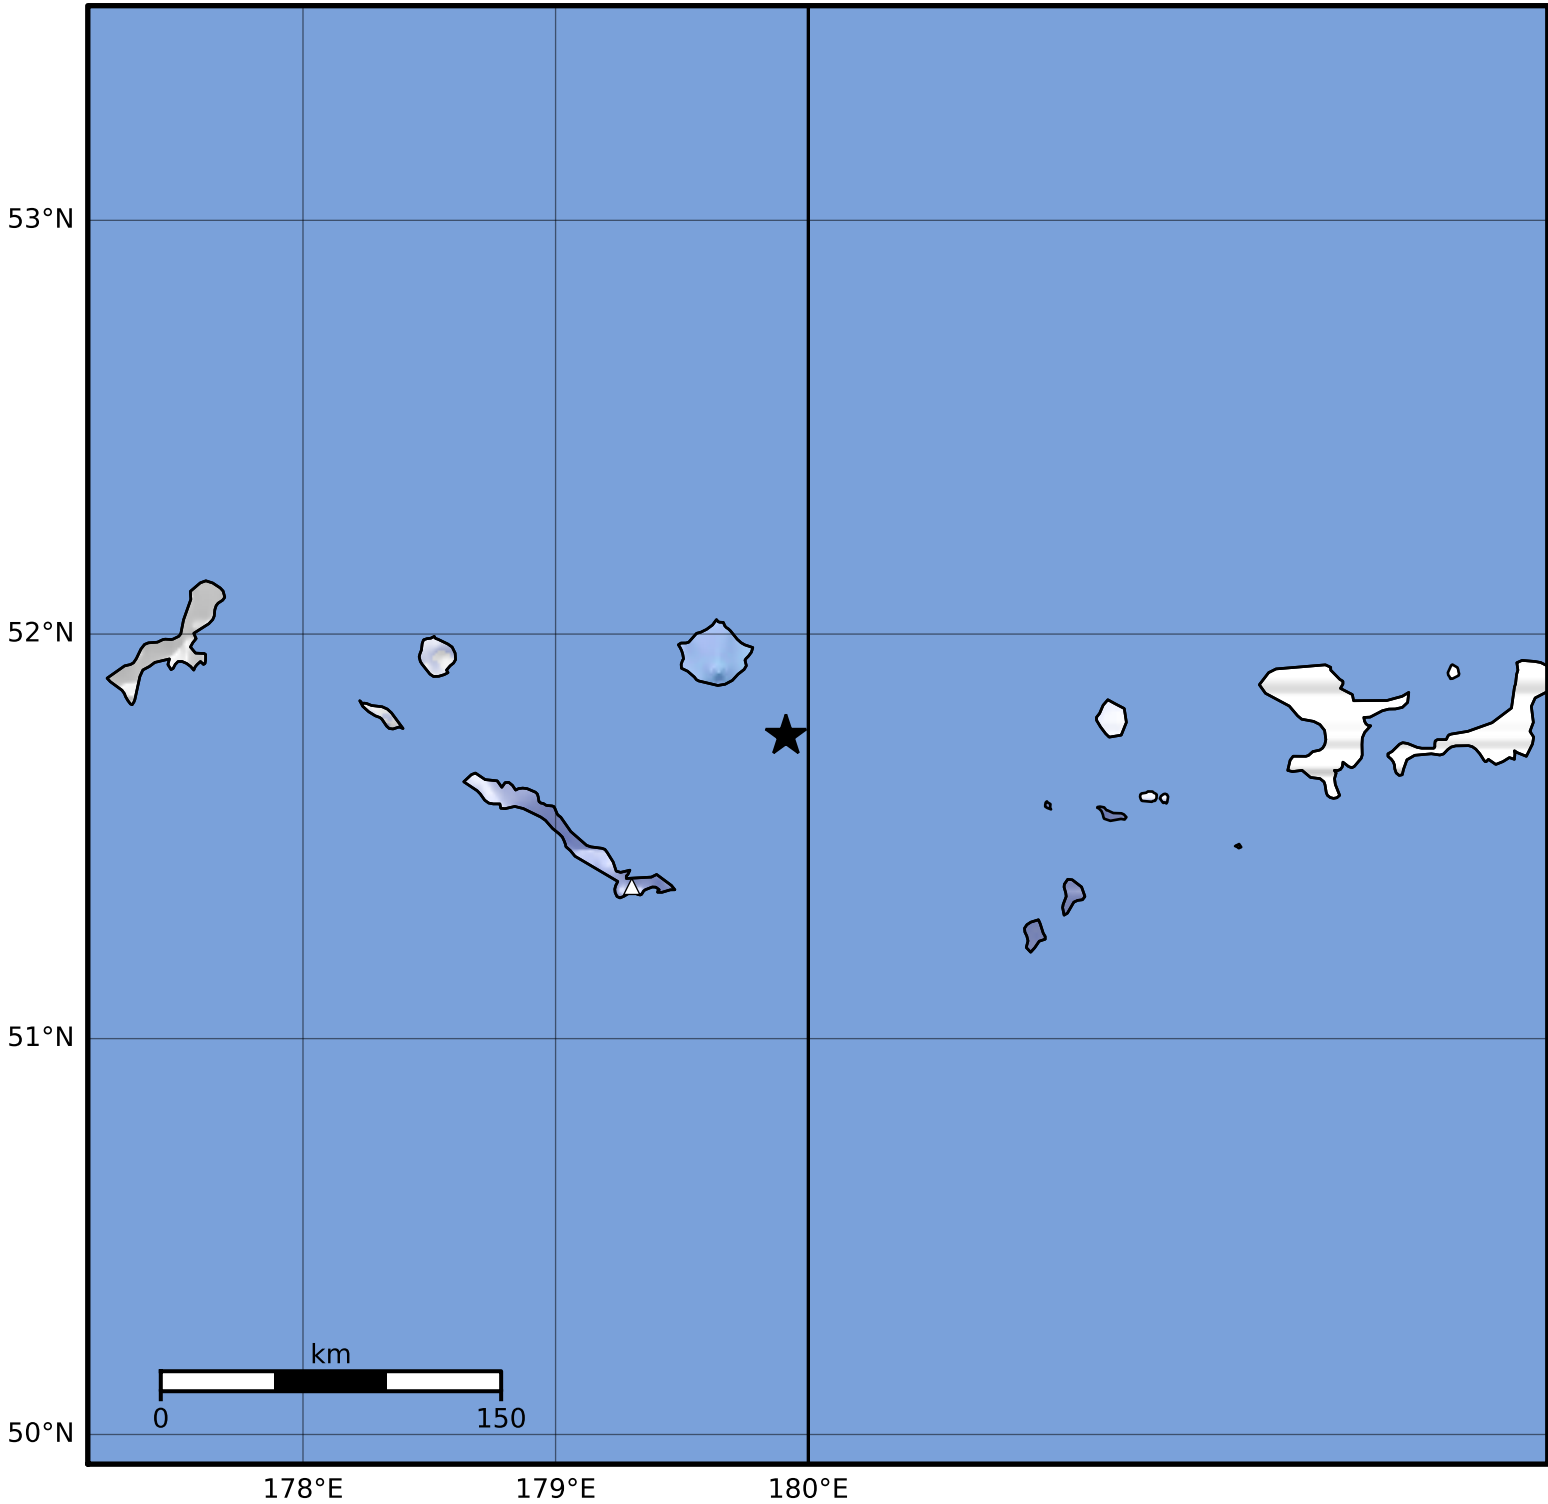

Macroseismic Intensity Map Alaska Earthquake Center  
 ShakeMap: 68 km (42 miles) ENE of Amchitka  
 Aug 21, 2023 14:45:05 UTC M3.9 N51.75 E179.91 Depth: 21.3km ID:ak023apktl63

SHAKING	Not felt	Weak	Light	Moderate	Strong	Very strong	Severe	Violent	Extreme
DAMAGE	None	None	None	Very light	Light	Moderate	Moderate/heavy	Heavy	Very heavy
PGA(%g)	<0.0464	0.297	2.76	6.2	11.5	21.5	40.1	74.7	>139
PGV(cm/s)	<0.0215	0.135	1.41	4.65	9.64	20	41.4	85.8	>178
INTENSITY	<b>I</b>	<b>II-III</b>	<b>IV</b>	<b>V</b>	<b>VI</b>	<b>VII</b>	<b>VIII</b>	<b>IX</b>	<b>X+</b>

Scale based on Worden et al. (2012)

Version 2: Processed 2023-08-21T16:13:53Z

△ Seismic Instrument ○ Reported Intensity

★ Epicenter