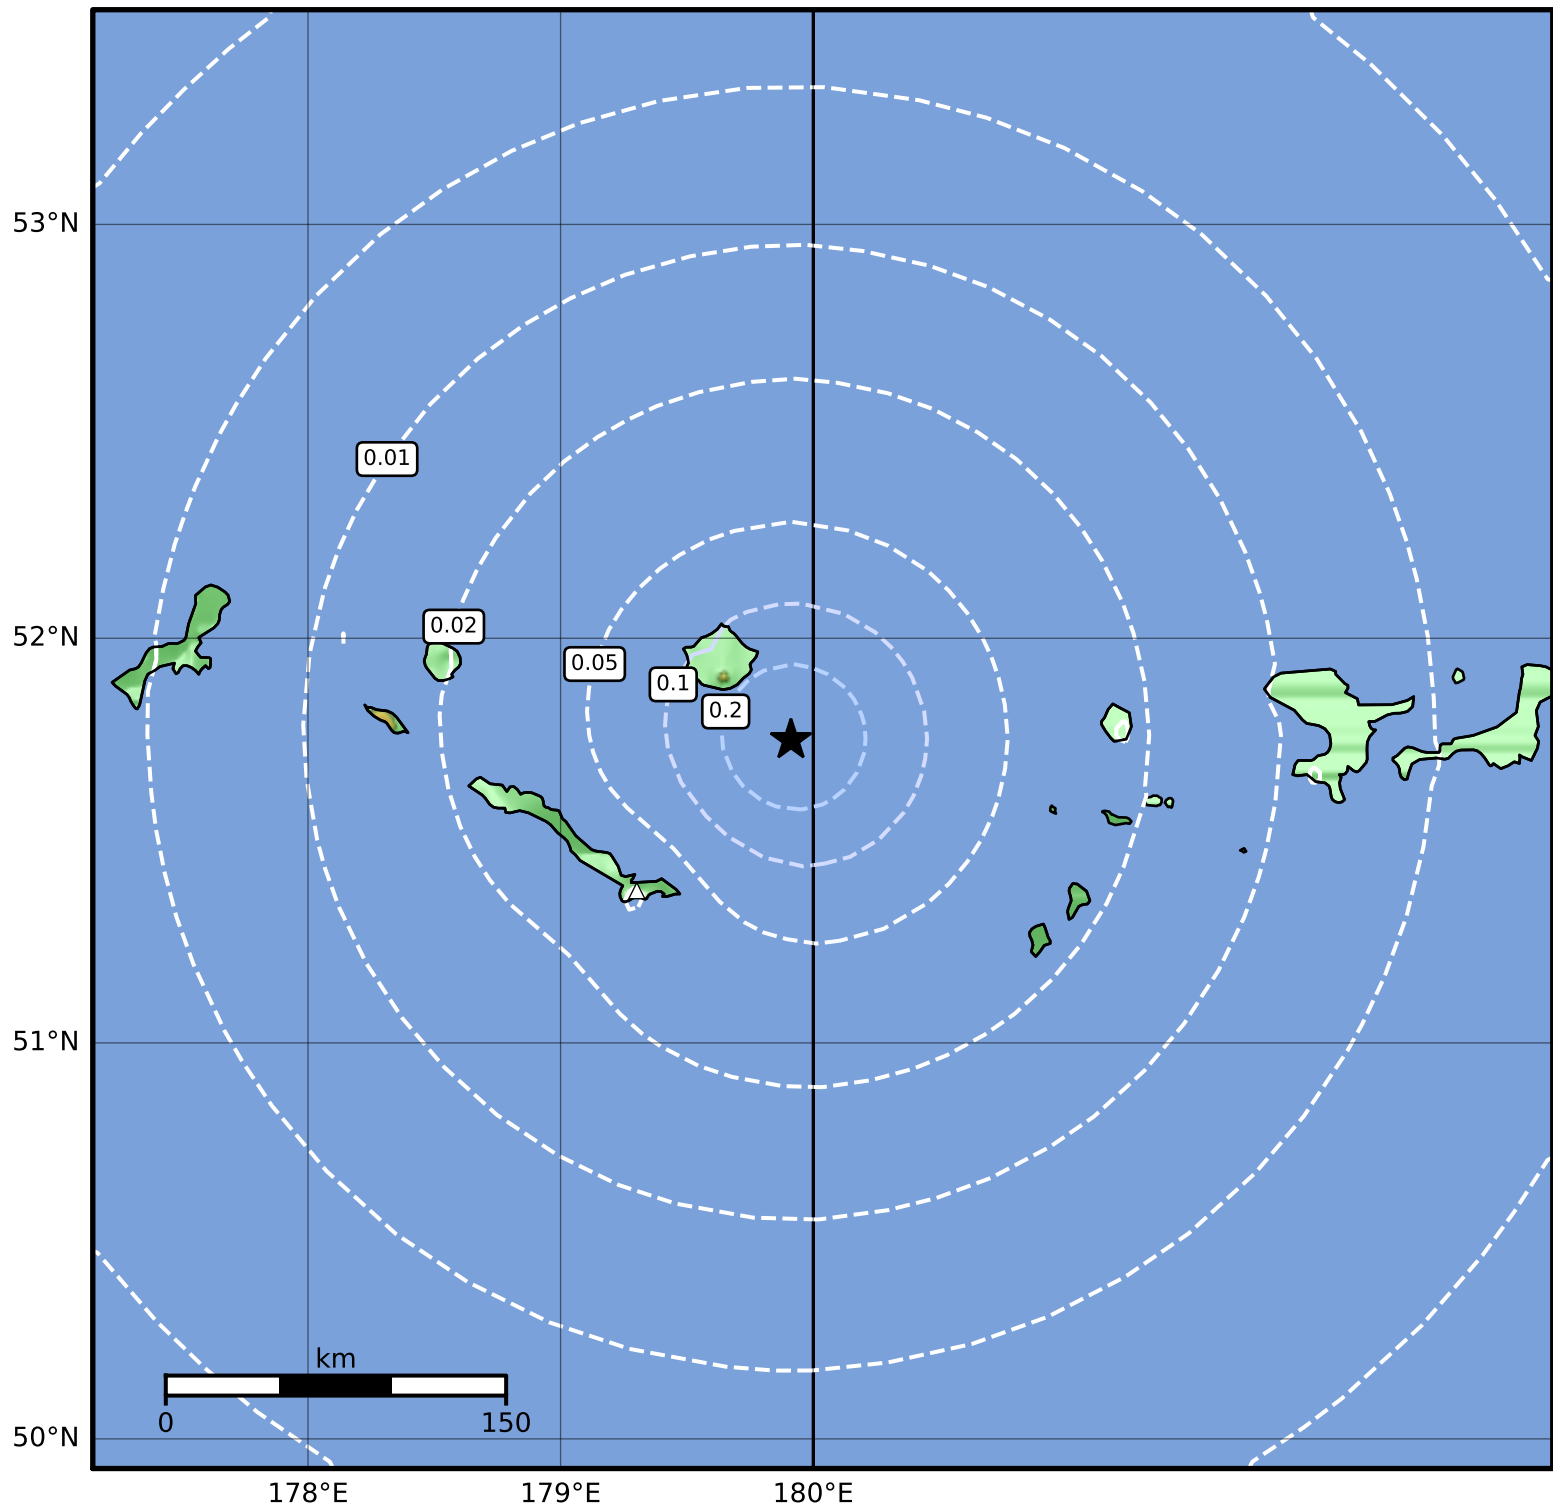

Peak Ground Acceleration Map Alaska Earthquake Center  
ShakeMap: 68 km (42 miles) ENE of Amchitka  
Aug 21, 2023 14:45:05 UTC M3.9 N51.75 E179.91 Depth: 21.3km ID:ak023apktl63

PGA (%g)	0.1	0.2	0.5	1	2	5	10	20	50	100	200
----------	-----	-----	-----	---	---	---	----	----	----	-----	-----

Scale based on Worden et al. (2012)

Version 2: Processed 2023-08-21T16:13:53Z

△ Seismic Instrument ○ Reported Intensity

★ Epicenter