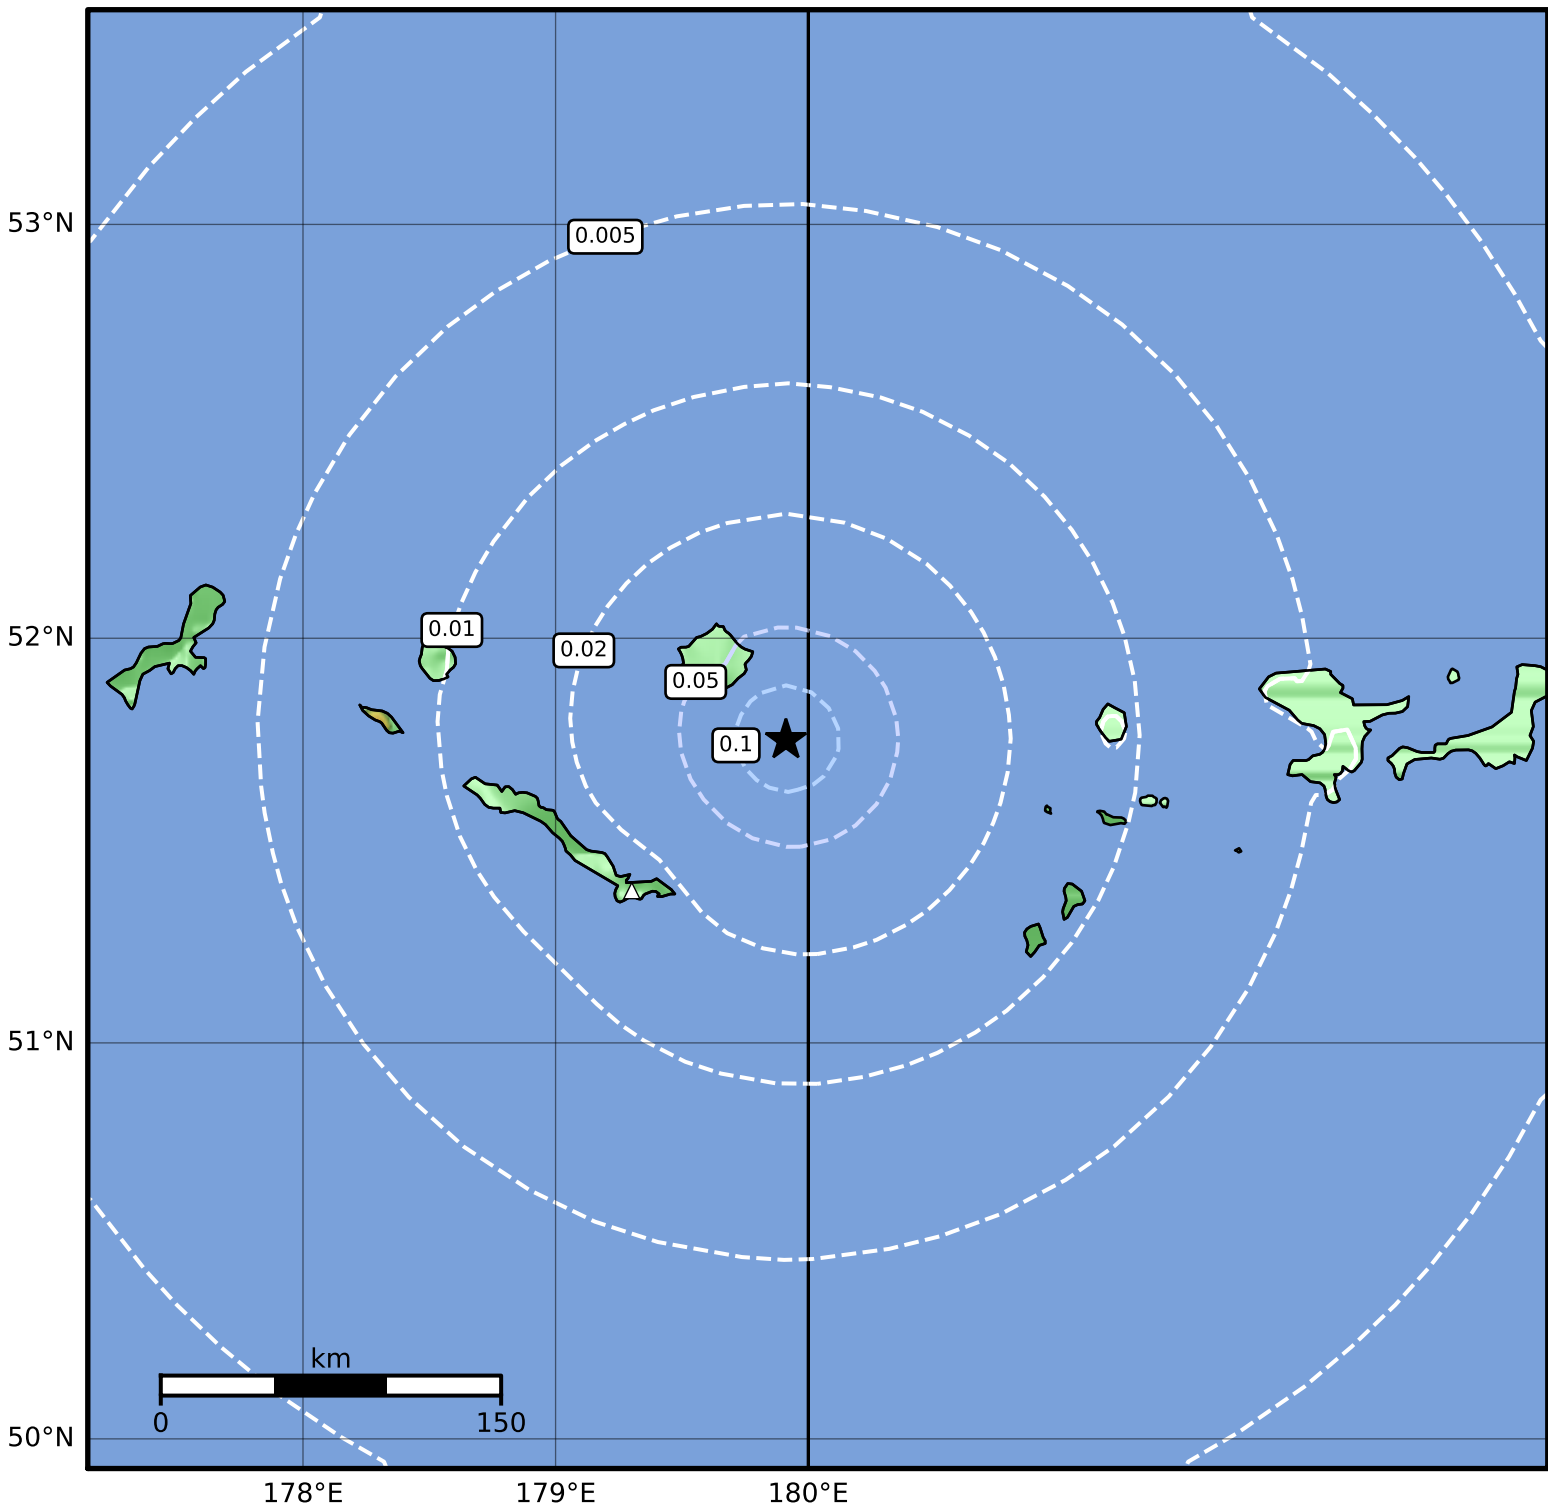

Peak Ground Velocity Map Alaska Earthquake Center
ShakeMap: 68 km (42 miles) ENE of Amchitka
Aug 21, 2023 14:45:05 UTC M3.9 N51.75 E179.91 Depth: 21.3km ID:ak023apktl63

Scale based on Worden et al. (2012)

Version 2: Processed 2023-08-21T16:13:53Z

△ Seismic Instrument ○ Reported Intensity

★ Epicenter