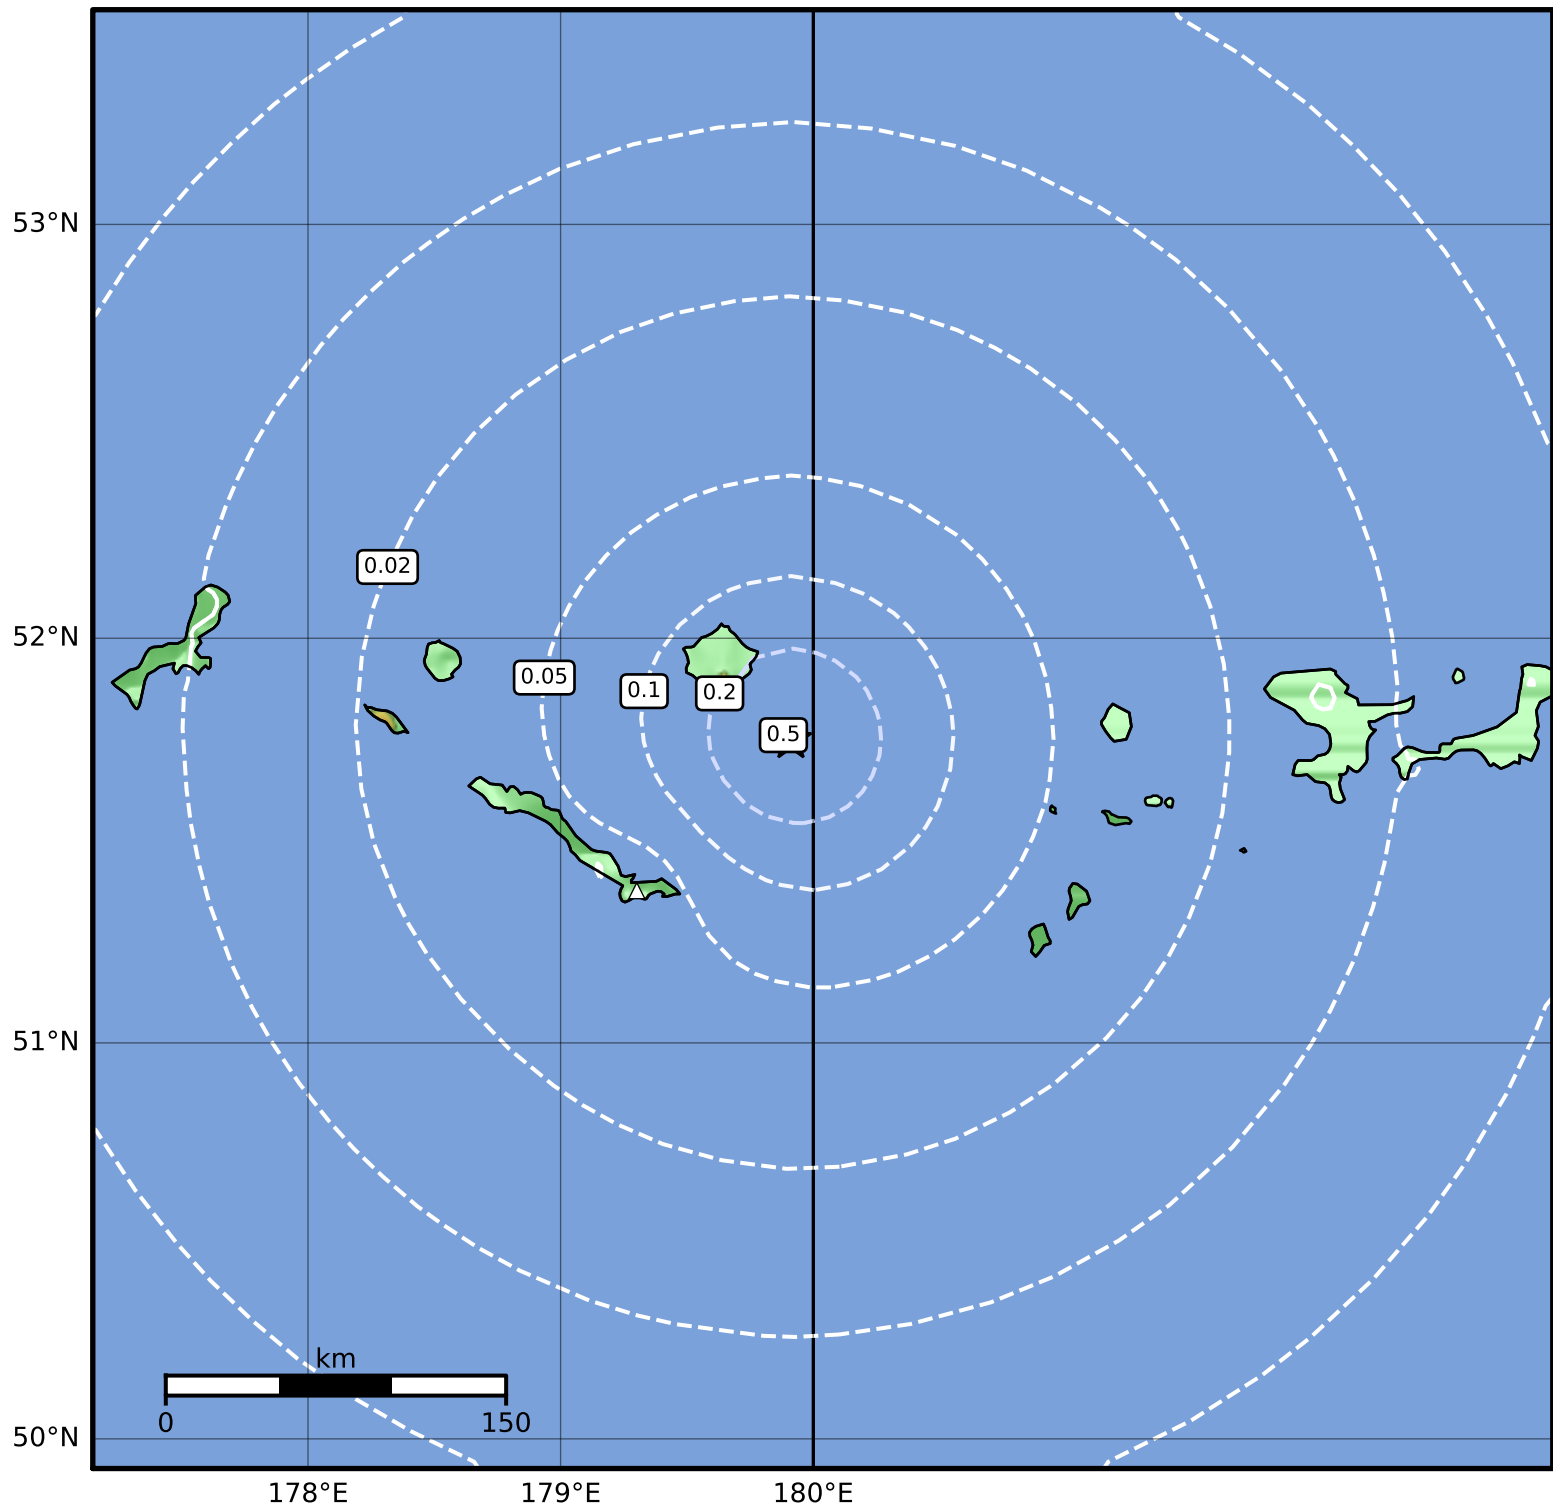

0.3 Second Peak Spectral Acceleration Map Alaska Earthquake Center
 ShakeMap: 68 km (42 miles) ENE of Amchitka
 Aug 21, 2023 14:45:05 UTC M3.9 N51.75 E179.91 Depth: 21.3km ID:ak023apktl63

SA(0.3) (%g)	0.1	0.2	0.5	1	2	5	10	20	50	100	200
--------------	-----	-----	-----	---	---	---	----	----	----	-----	-----

Scale based on Worden et al. (2012)

Version 2: Processed 2023-08-21T16:13:53Z

△ Seismic Instrument ○ Reported Intensity

★ Epicenter