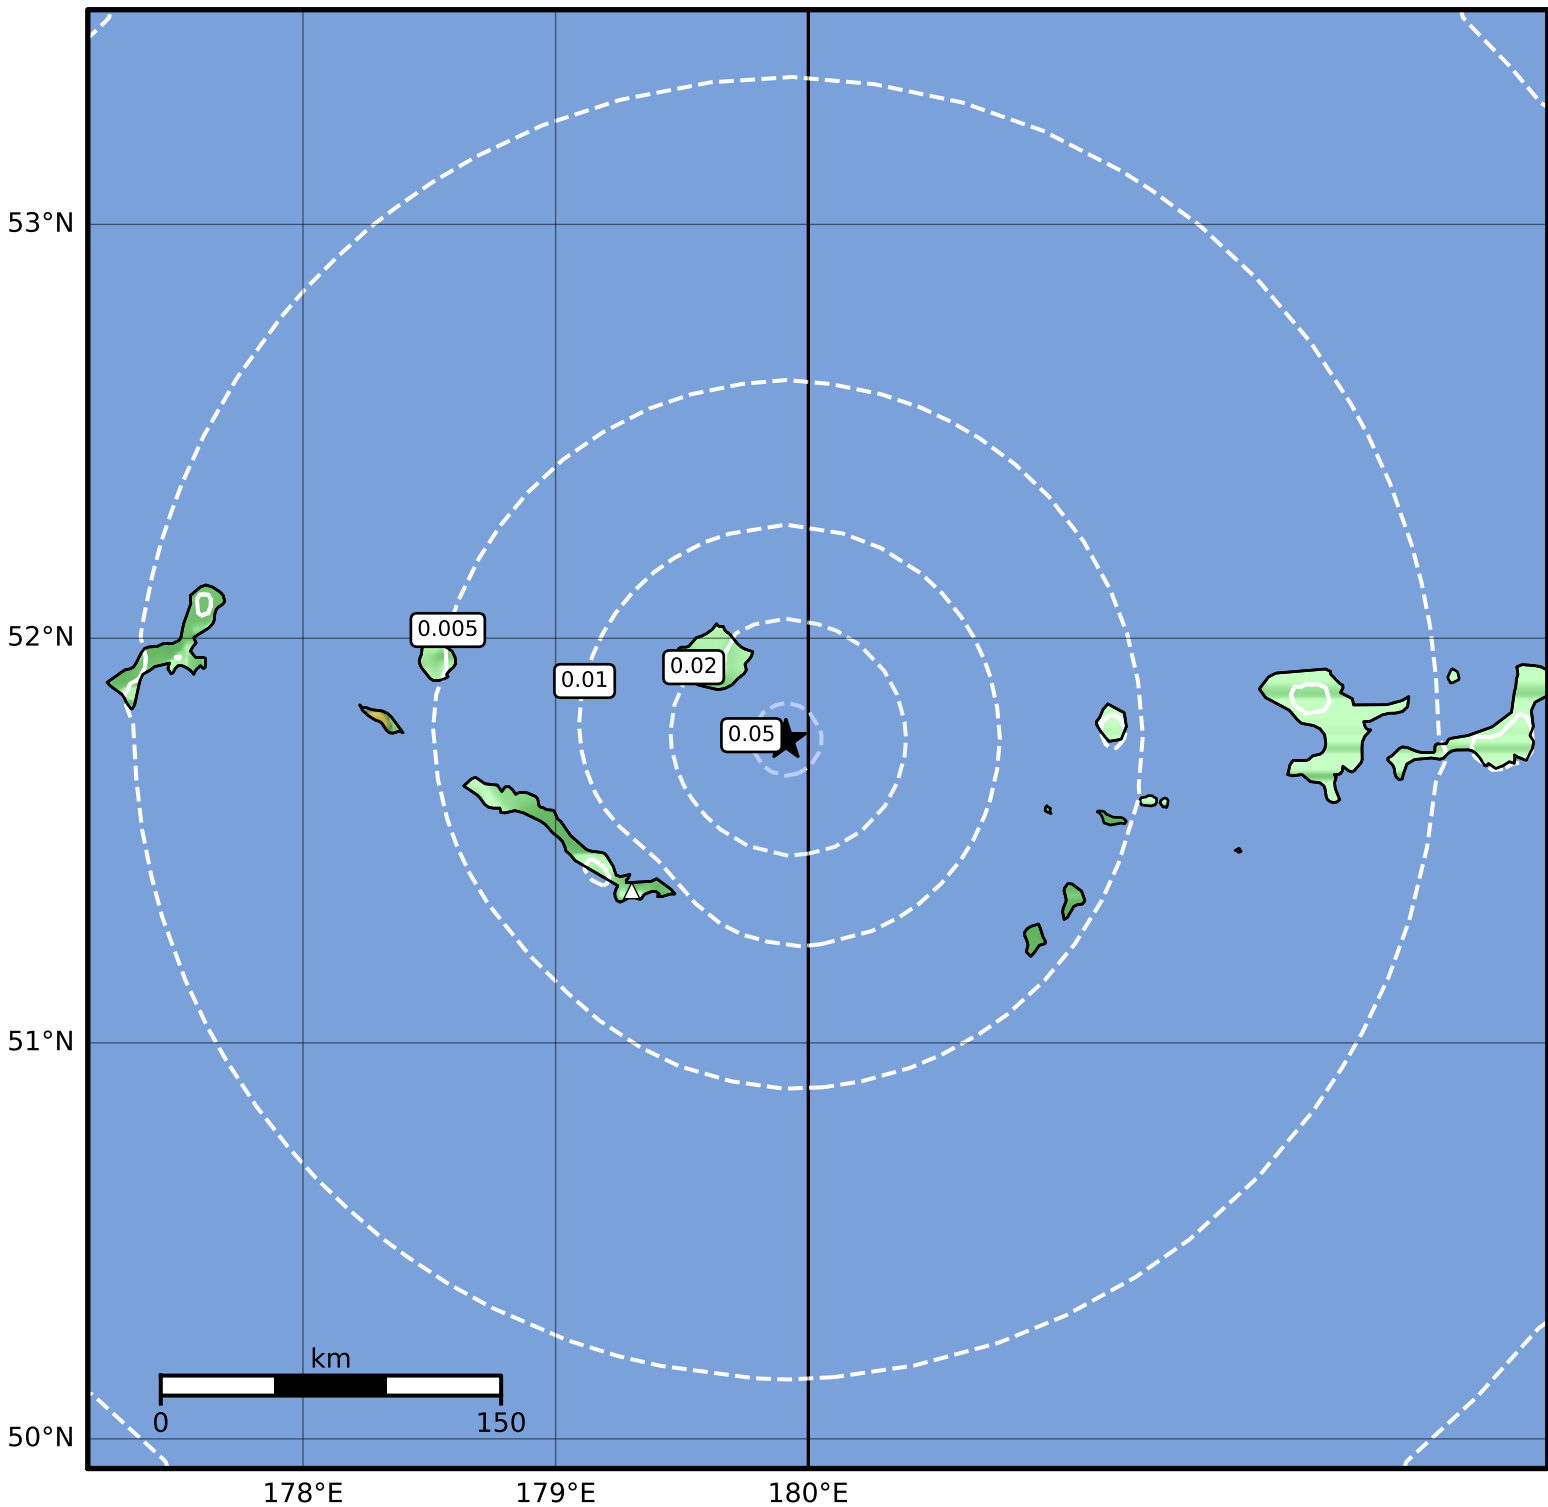

1.0 Second Peak Spectral Acceleration Map Alaska Earthquake Center
ShakeMap: 68 km (42 miles) ENE of Amchitka
Aug 21, 2023 14:45:05 UTC M3.9 N51.75 E179.91 Depth: 21.3km ID:ak023apktl63

SA(1.0) (%g)	0.1	0.2	0.5	1	2	5	10	20	50	100	200
--------------	-----	-----	-----	---	---	---	----	----	----	-----	-----

Scale based on Worden et al. (2012)

Version 2: Processed 2023-08-21T16:13:53Z

△ Seismic Instrument ○ Reported Intensity

★ Epicenter