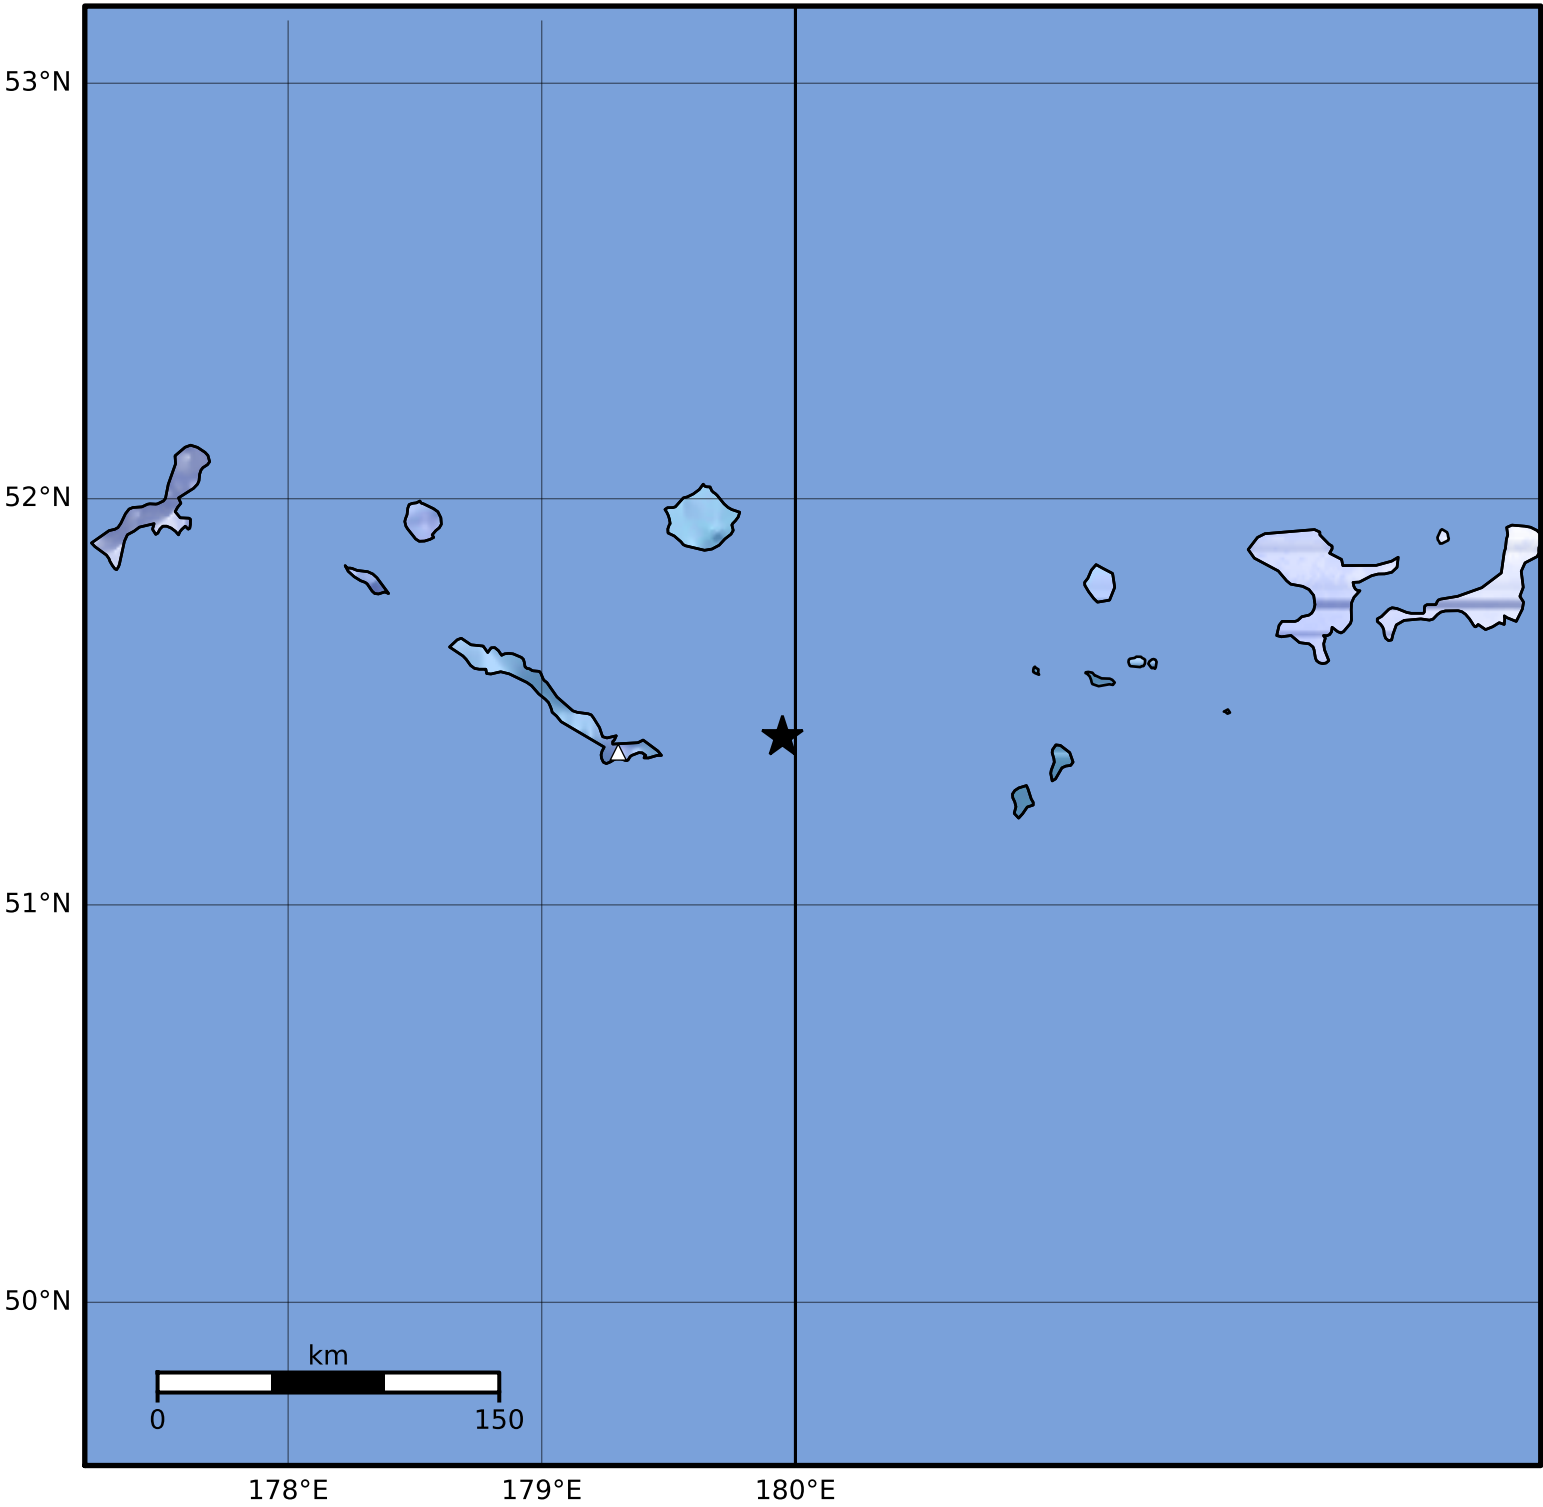

Macroseismic Intensity Map Alaska Earthquake Center
 ShakeMap: 67 km (42 miles) E of Amchitka
 Aug 22, 2023 14:31:08 UTC M4.2 N51.42 E179.95 Depth: 55.3km ID:ak023ar89xxw

SHAKING	Not felt	Weak	Light	Moderate	Strong	Very strong	Severe	Violent	Extreme
DAMAGE	None	None	None	Very light	Light	Moderate	Moderate/heavy	Heavy	Very heavy
PGA(%g)	<0.0464	0.297	2.76	6.2	11.5	21.5	40.1	74.7	>139
PGV(cm/s)	<0.0215	0.135	1.41	4.65	9.64	20	41.4	85.8	>178
INTENSITY	I	II-III	IV	V	VI	VII	VIII	IX	X+

Scale based on Worden et al. (2012)

Version 2: Processed 2023-08-22T14:55:09Z

△ Seismic Instrument ○ Reported Intensity

★ Epicenter