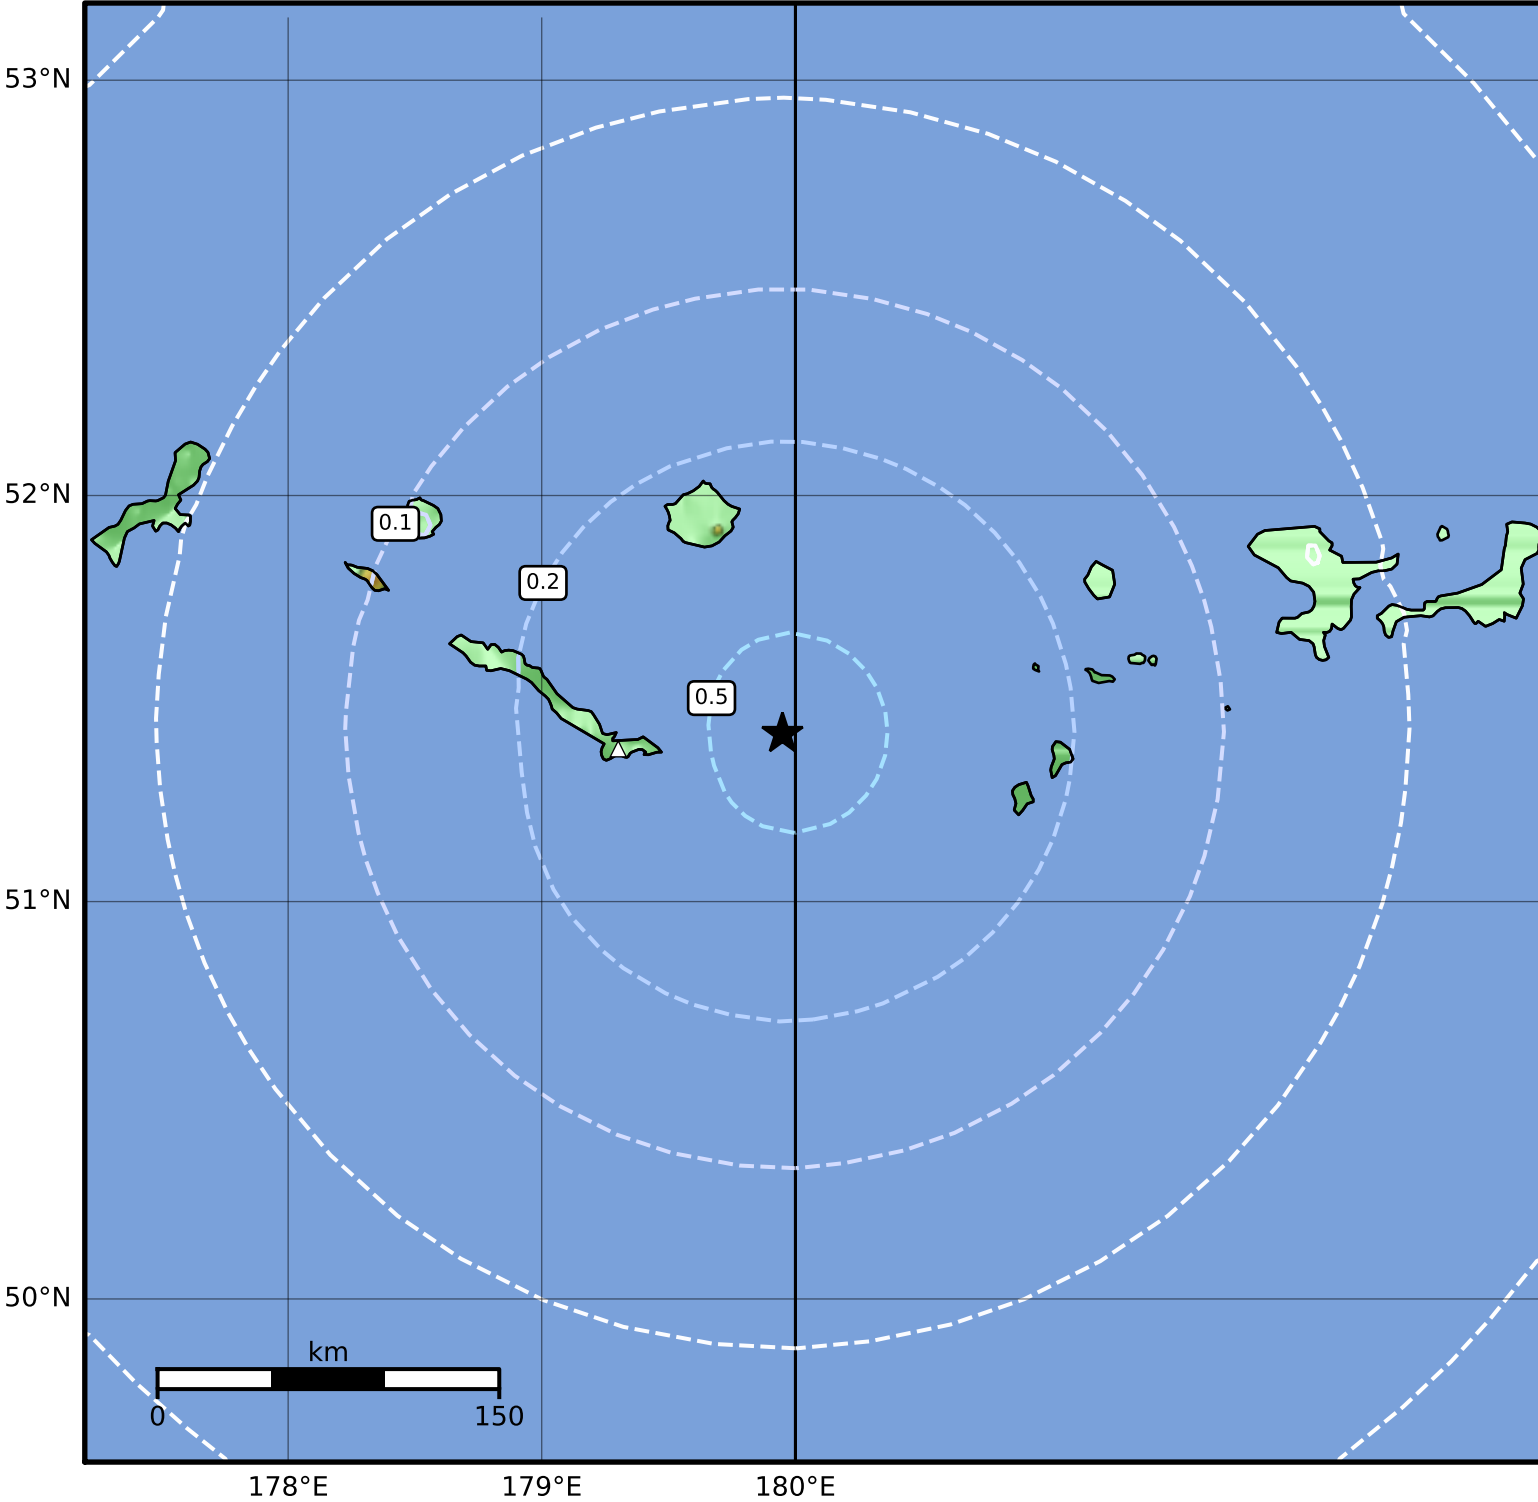

Peak Ground Acceleration Map Alaska Earthquake Center
 ShakeMap: 67 km (42 miles) E of Amchitka
 Aug 22, 2023 14:31:08 UTC M4.2 N51.42 E179.95 Depth: 55.3km ID:ak023ar89xxw

PGA (%g)	0.1	0.2	0.5	1	2	5	10	20	50	100	200
----------	-----	-----	-----	---	---	---	----	----	----	-----	-----

Scale based on Worden et al. (2012)

Version 2: Processed 2023-08-22T14:55:09Z

△ Seismic Instrument ○ Reported Intensity

★ Epicenter