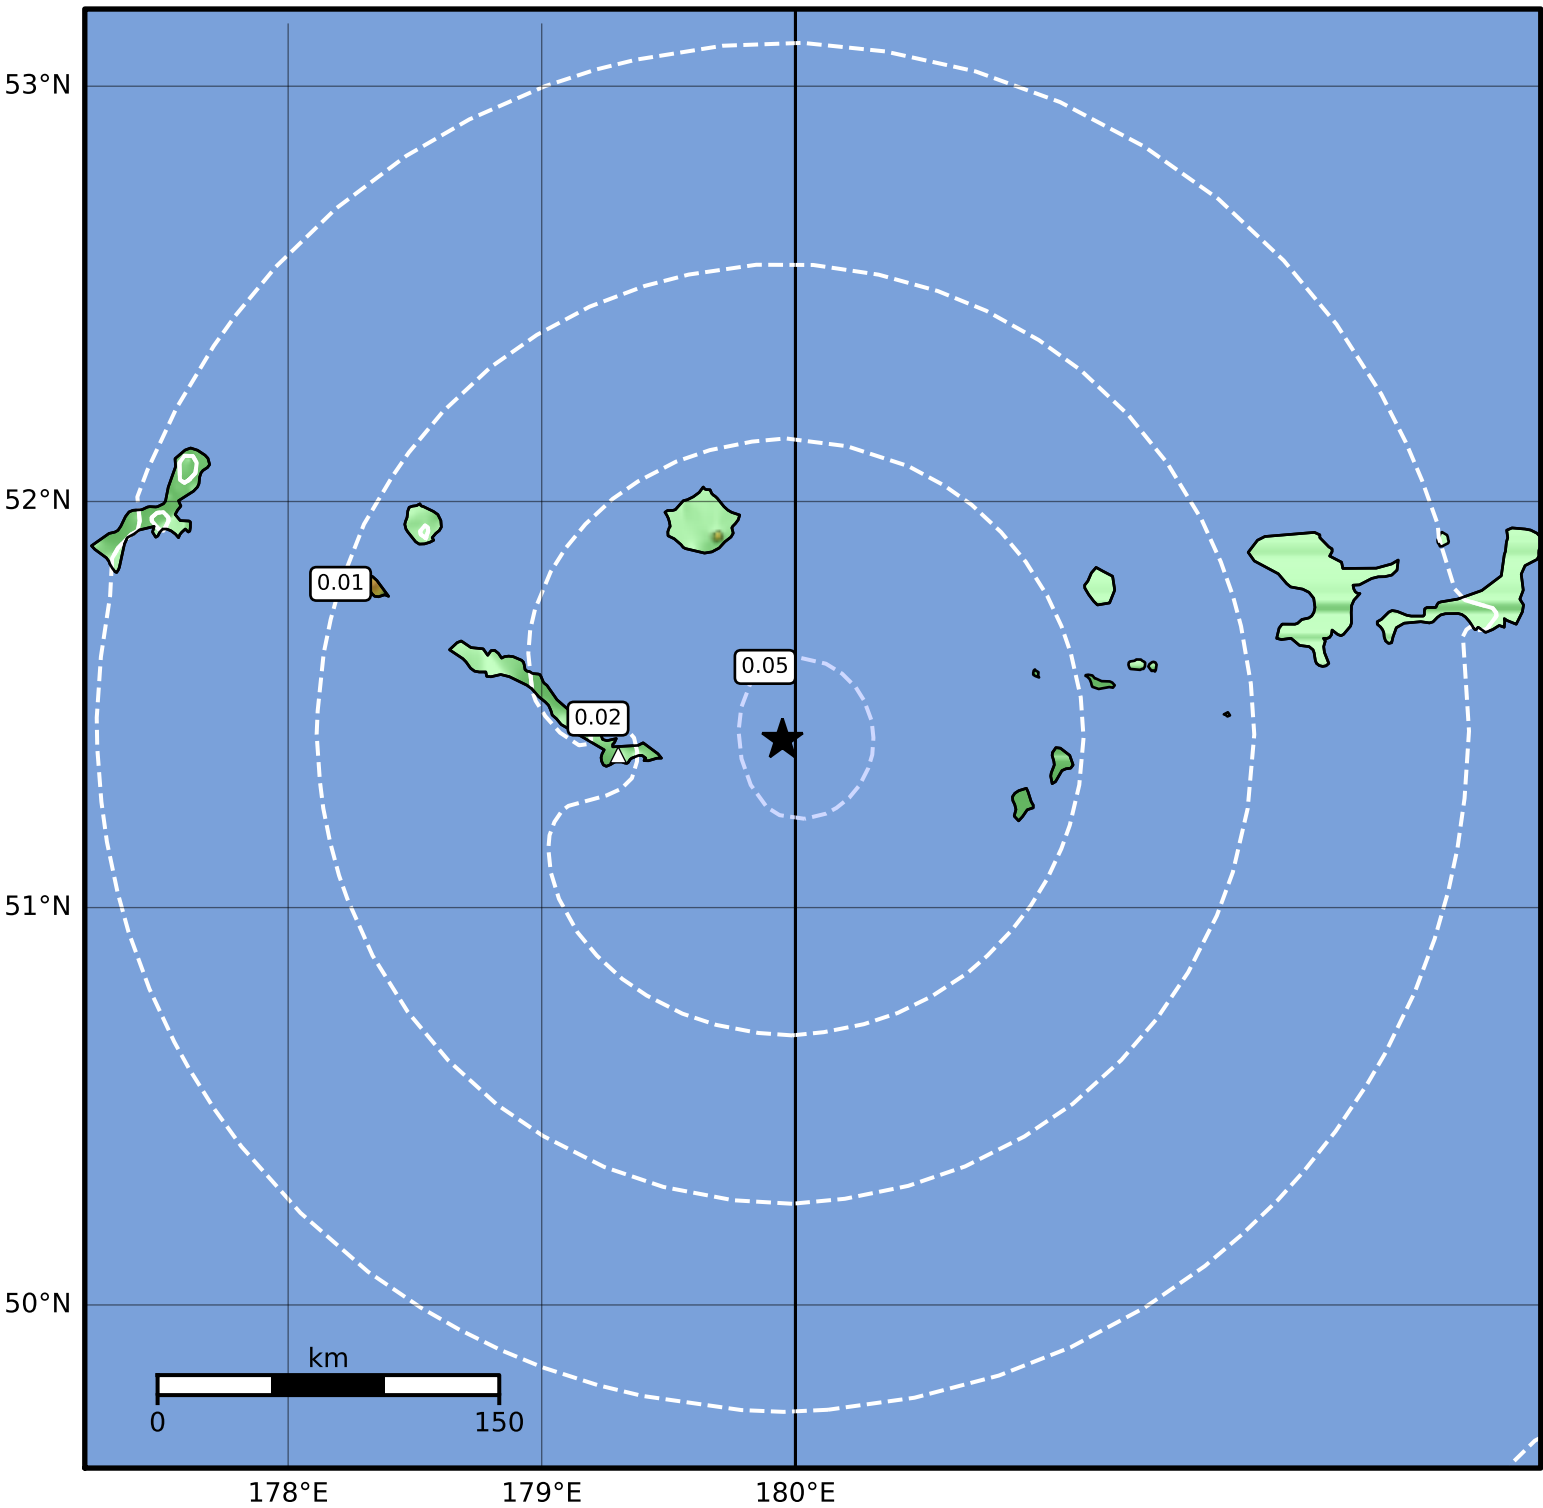

Peak Ground Velocity Map Alaska Earthquake Center
ShakeMap: 67 km (42 miles) E of Amchitka
Aug 22, 2023 14:31:08 UTC M4.2 N51.42 E179.95 Depth: 55.3km ID:ak023ar89xxw

Scale based on Worden et al. (2012)

Version 2: Processed 2023-08-22T14:55:09Z

△ Seismic Instrument ○ Reported Intensity

★ Epicenter