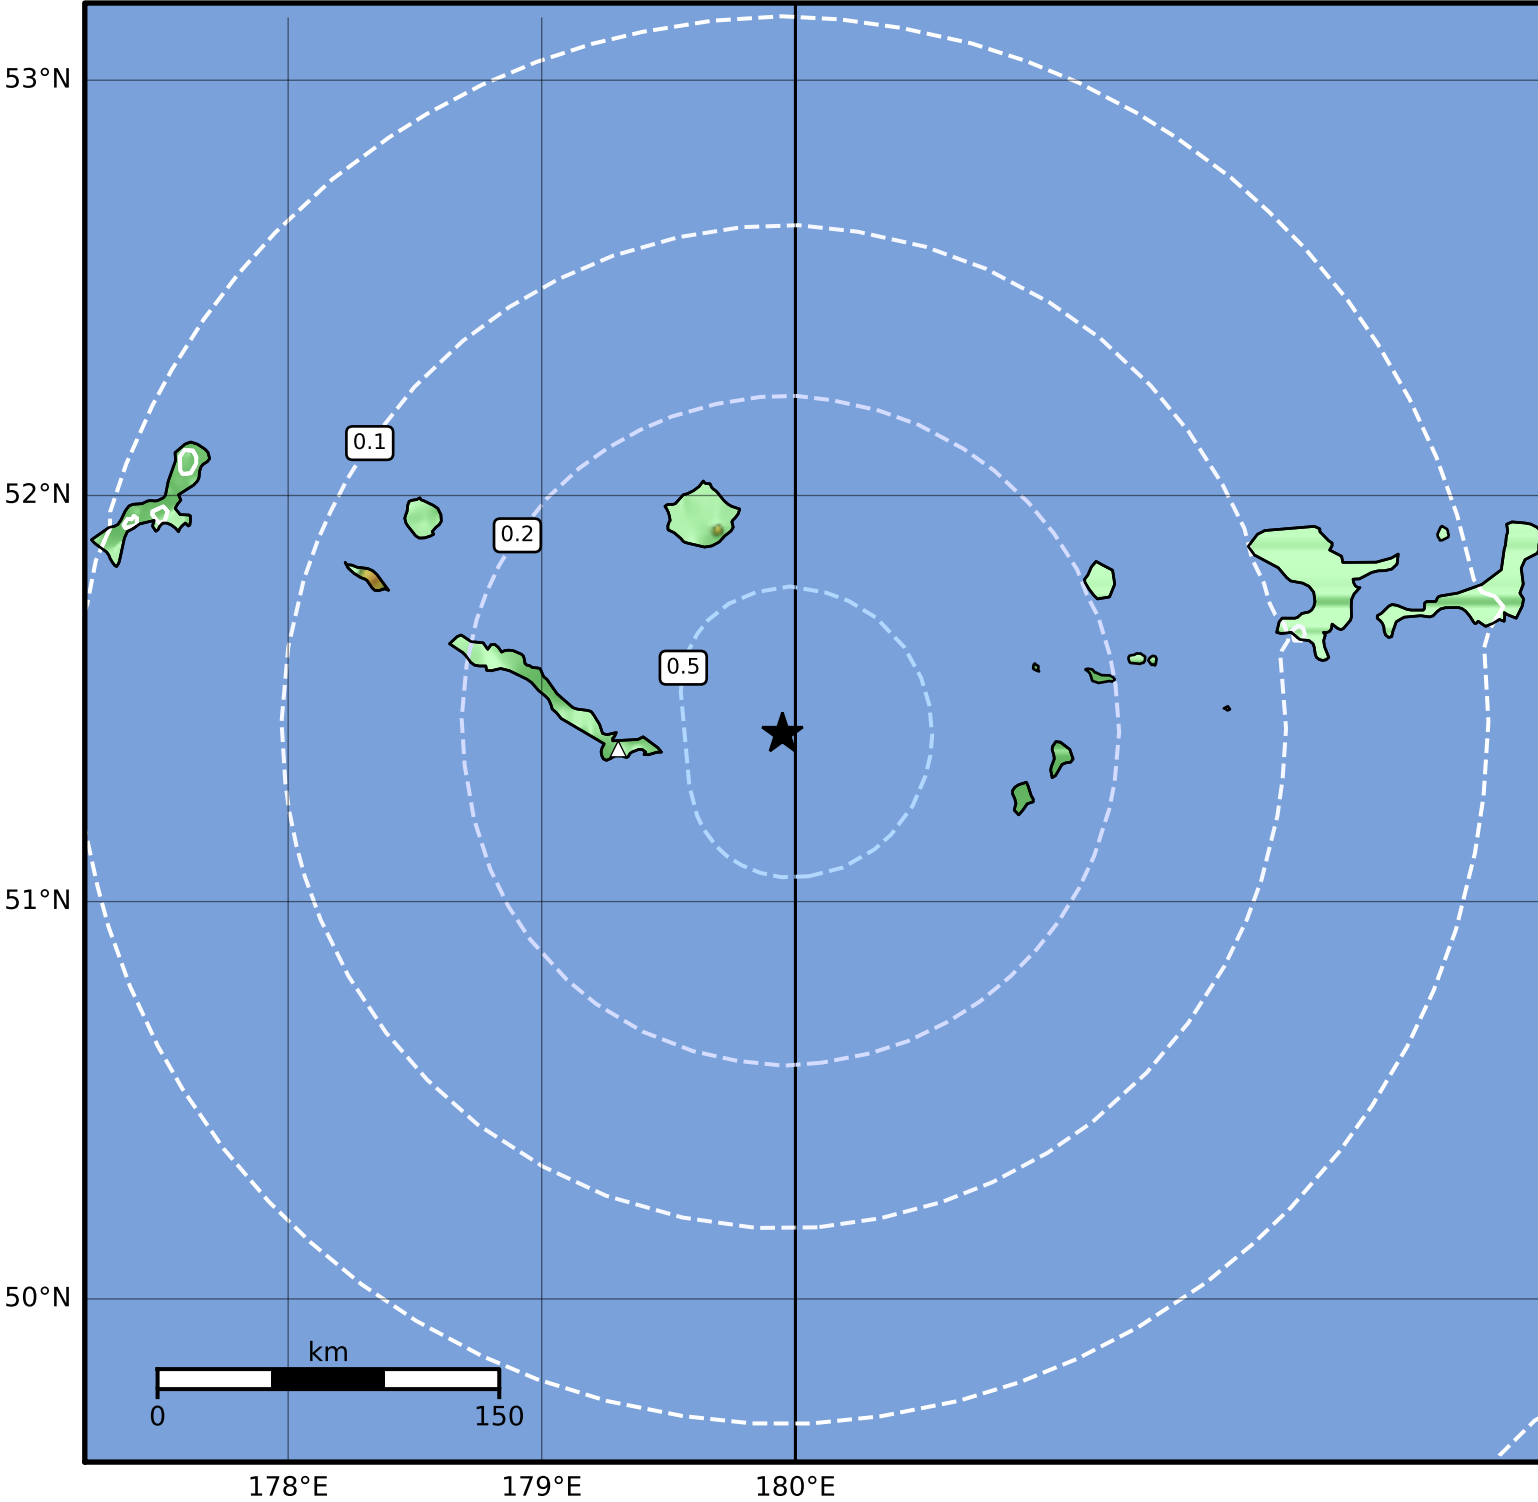

0.3 Second Peak Spectral Acceleration Map Alaska Earthquake Center  
 ShakeMap: 67 km (42 miles) E of Amchitka  
 Aug 22, 2023 14:31:08 UTC M4.2 N51.42 E179.95 Depth: 55.3km ID:ak023ar89xxw

SA(0.3) (%g)	0.1	0.2	0.5	1	2	5	10	20	50	100	200
--------------	-----	-----	-----	---	---	---	----	----	----	-----	-----

Scale based on Worden et al. (2012)

Version 2: Processed 2023-08-22T14:55:09Z

△ Seismic Instrument ○ Reported Intensity

★ Epicenter