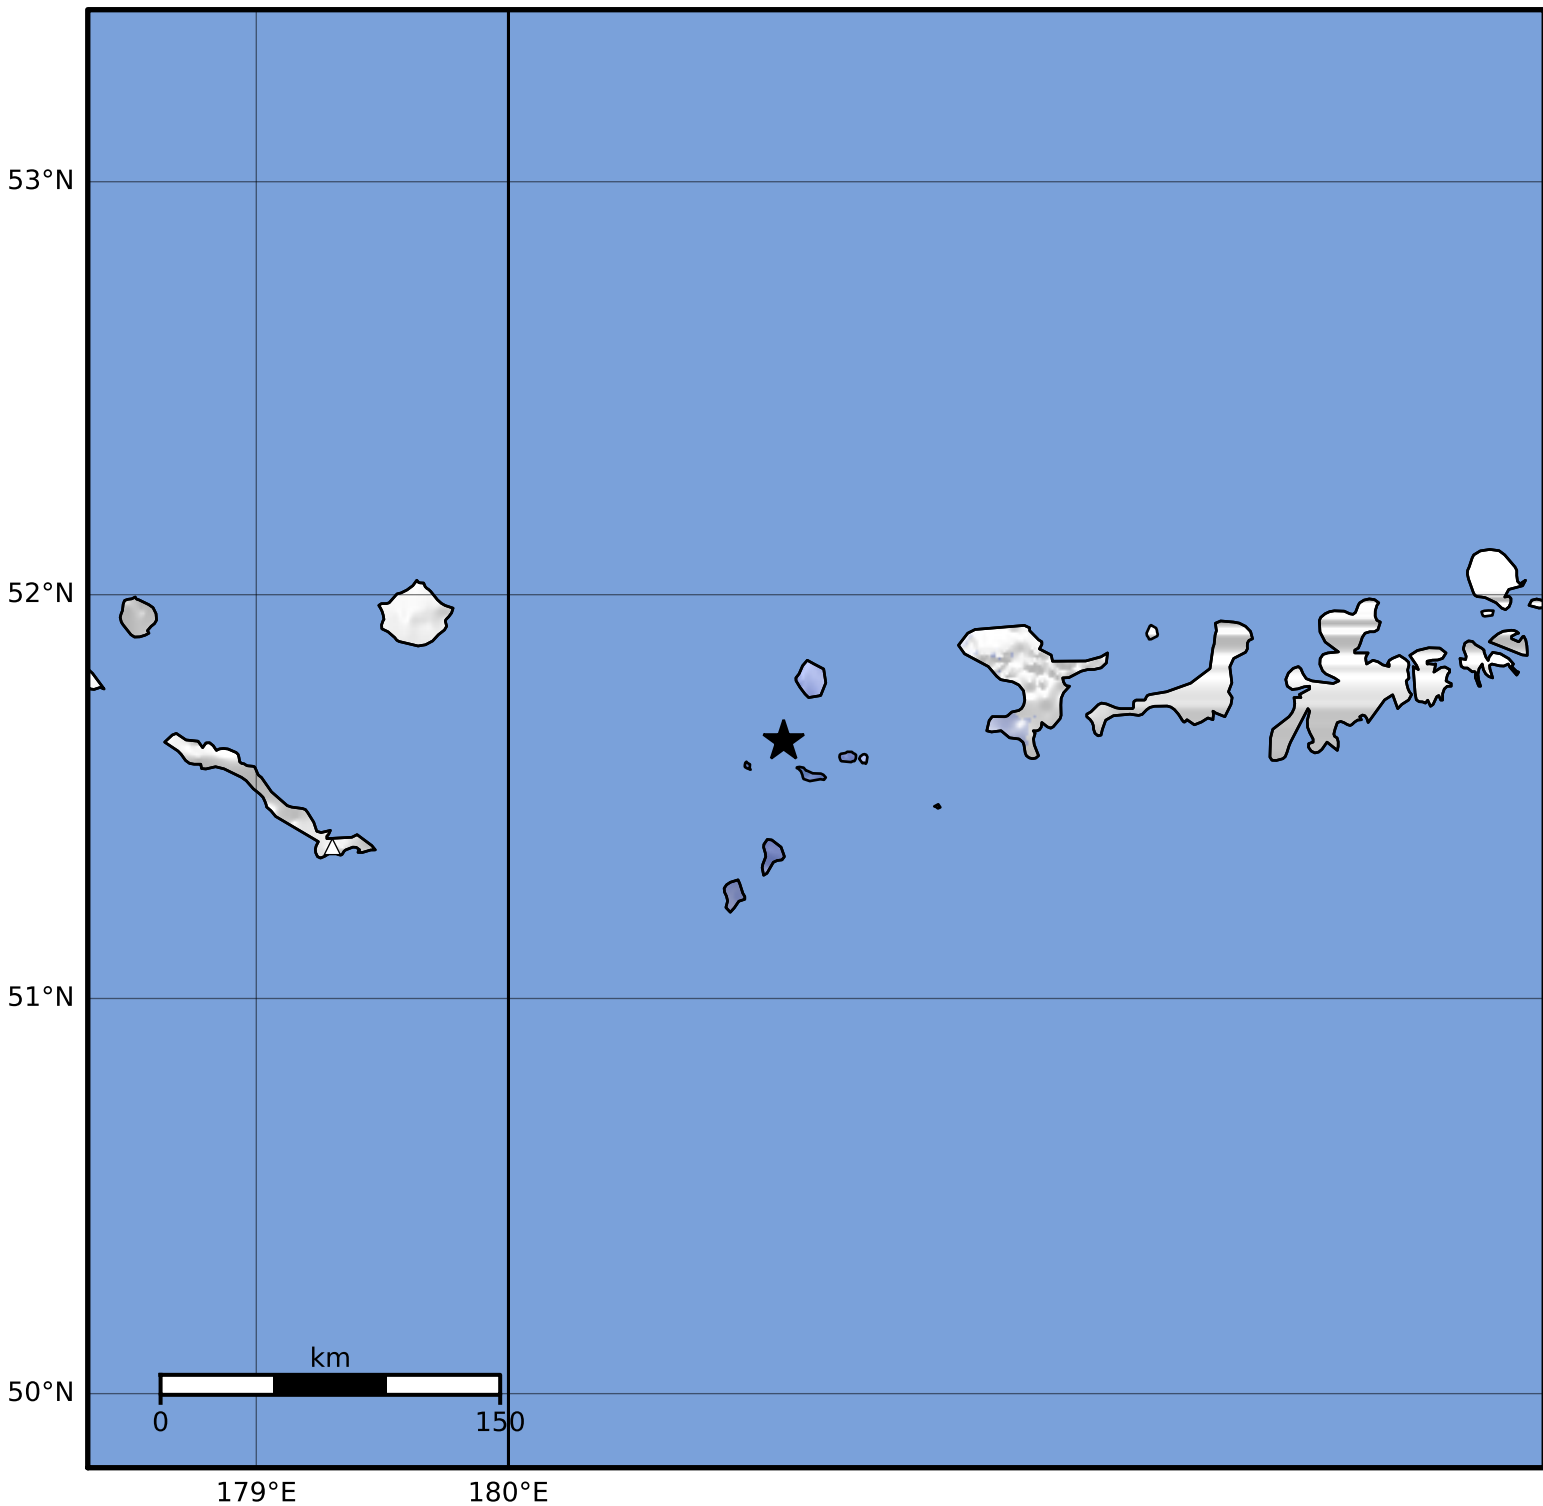

Macroseismic Intensity Map Alaska Earthquake Center
 ShakeMap: 145 km (90 miles) E of Amchitka
 Aug 22, 2023 21:39:42 UTC M3.7 N51.64 W178.91 Depth: 31.1km ID:ak023archp3x

SHAKING	Not felt	Weak	Light	Moderate	Strong	Very strong	Severe	Violent	Extreme
DAMAGE	None	None	None	Very light	Light	Moderate	Moderate/heavy	Heavy	Very heavy
PGA(%g)	<0.0464	0.297	2.76	6.2	11.5	21.5	40.1	74.7	>139
PGV(cm/s)	<0.0215	0.135	1.41	4.65	9.64	20	41.4	85.8	>178
INTENSITY	I	II-III	IV	V	VI	VII	VIII	IX	X+

Scale based on Worden et al. (2012)

Version 1: Processed 2023-08-22T21:42:06Z

△ Seismic Instrument ○ Reported Intensity

★ Epicenter